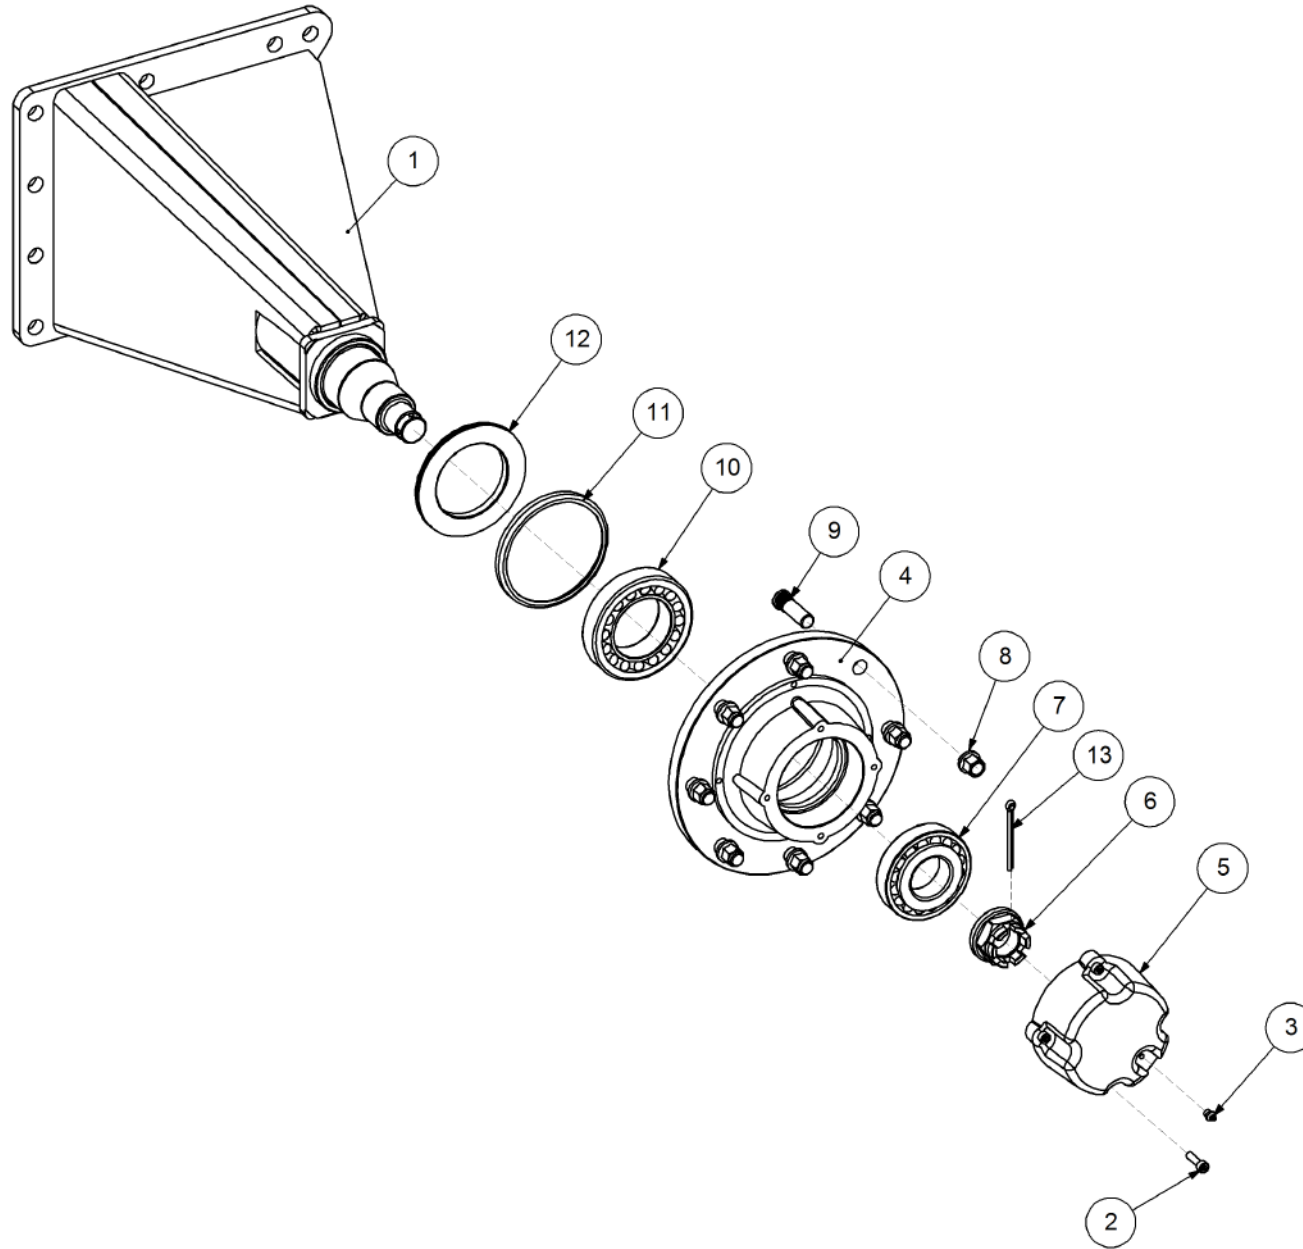

P/N 243120000

Axle Hub & Stub - Lazy - 6.5T (8 stud) x 3.2m

Key	Part Number	Description	Qty
1	243120001	Axle WA - Lazy - 6.5T (8 stud)	1
2	060108030	Cap Screw M8 x 30	4
3	111103000	Grease Nipple 1/8" BSP	1
4	139092006	Hub - 8 stud	1
5	139092007	Grease Cap	1
6	249092002	Axle Nut 1-1/2"	1
7	135030311	Bearing Tapered Roller 55 ID	1
8	080161801	Wheel Nut M18	8
9	056180600	Wheel Stud M18	8
10	135032216	Bearing Tapered Roller 80 ID	1
11	139092009	Wear Ring	1
12	139092008	Seal 100 ID	1
13	092206080	Split Pin 6.3 Dia x 80	1

Key	Part Number	Description	Qty