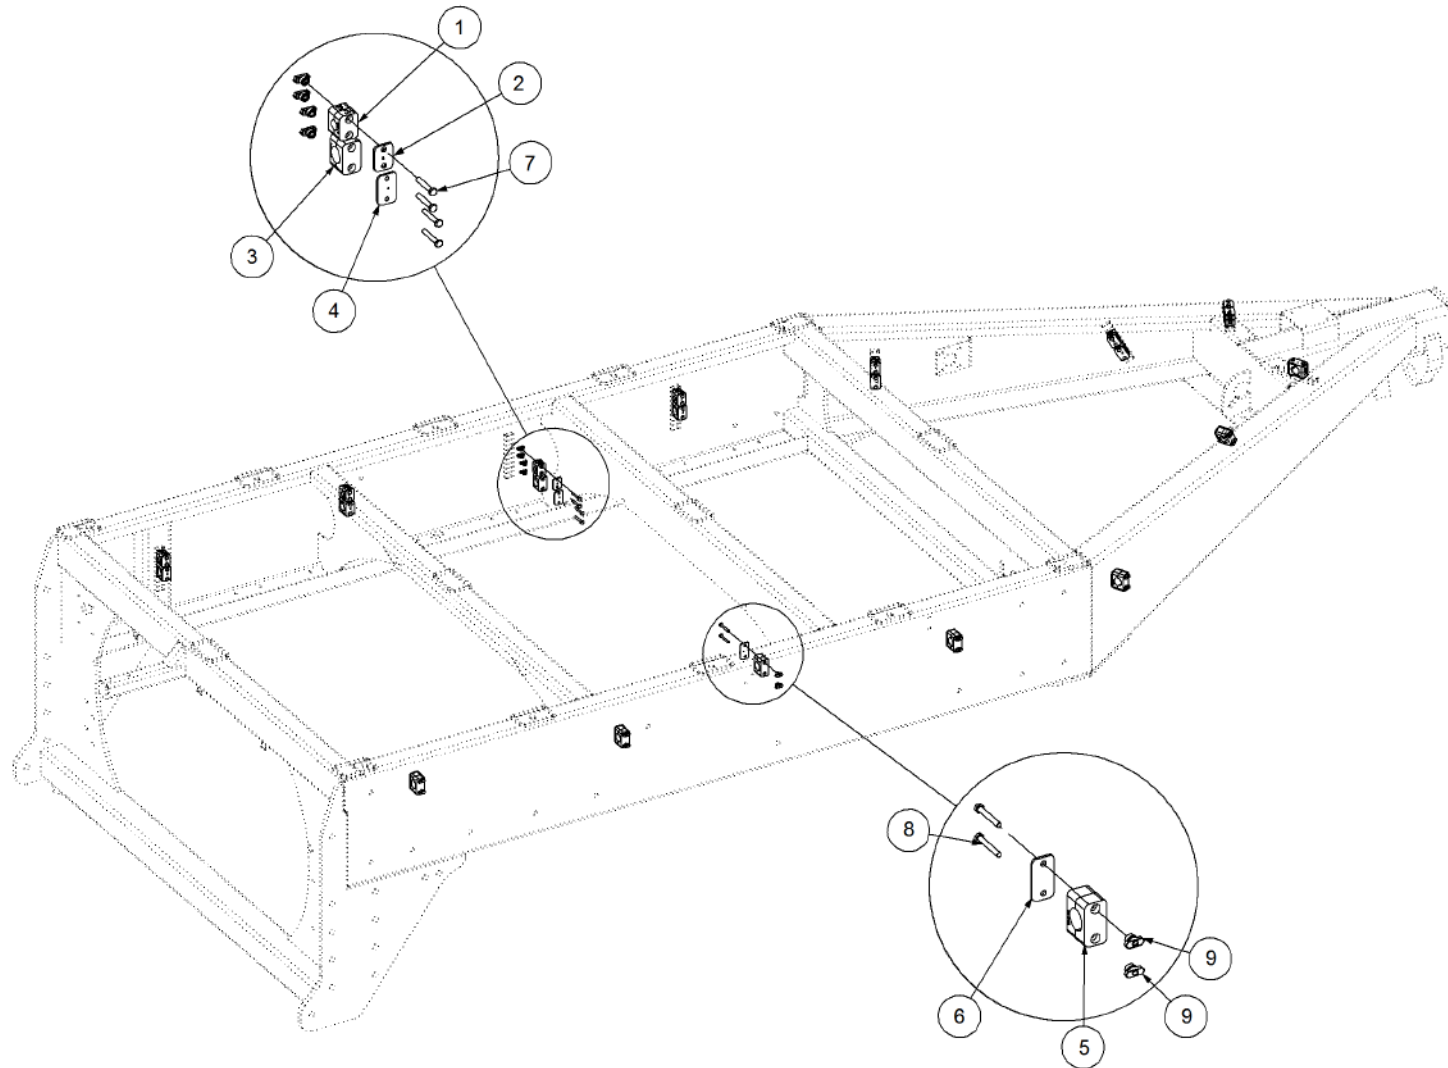

P/N 233260120

Hyd Hose & Electrical Connector Assy

Key	Part Number	Description	Qty
1	233260121	Hyd Hose Bracket	1
2	233260123	Electrical Fitting Bracket	1
3	050080258	Bolt Hex Hd M8 x 25	1
4	080120800	Nut M8 Nyloc	1
5	050120208	Bolt Hex Hd M12 x 20	2
6	156145337	Clamp Pipe Single 33.7 Dia	1
7	156165000	Clamp Top Plate	2
8	156145380	Clamp Pipe Single 38 Dia	1
9	156146508	Clamp Pipe Single 50.8 Dia	1
10	156166000	Clamp Top Plate	1
11	103100045	Clamp Exhaust 1-3/4" Dia	1
12	156180006	Stauff Rail Nut M6	6
13	050060608	Bolt Hex Hd M6 x 60	4
14	050060708	Bolt Hex Hd M6 x 70	2

Key	Part Number	Description	Qty