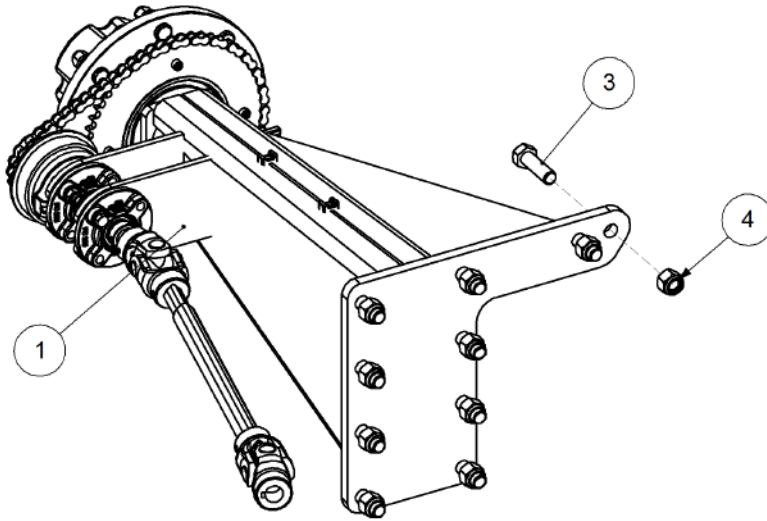

P/N 248120000

Axle Hub & Stub Kit - 6.5T (8 stud) x 3.2m

Key	Part Number	Description	Qty
1	242120000	Axle Stub & Hub - Drive - 6.5T (8 Stud) x 3.2m	1
2	243120000	Axle Hub & Stub - Lazy - 6.5T (8 stud) x 3.2m	1
3	000190638	Bolt Hex Hd 3/4" UNC x 2-1/2"	20
4	030130191	Nut 3/4" UNC Nyloc	20

Key	Part Number	Description	Qty