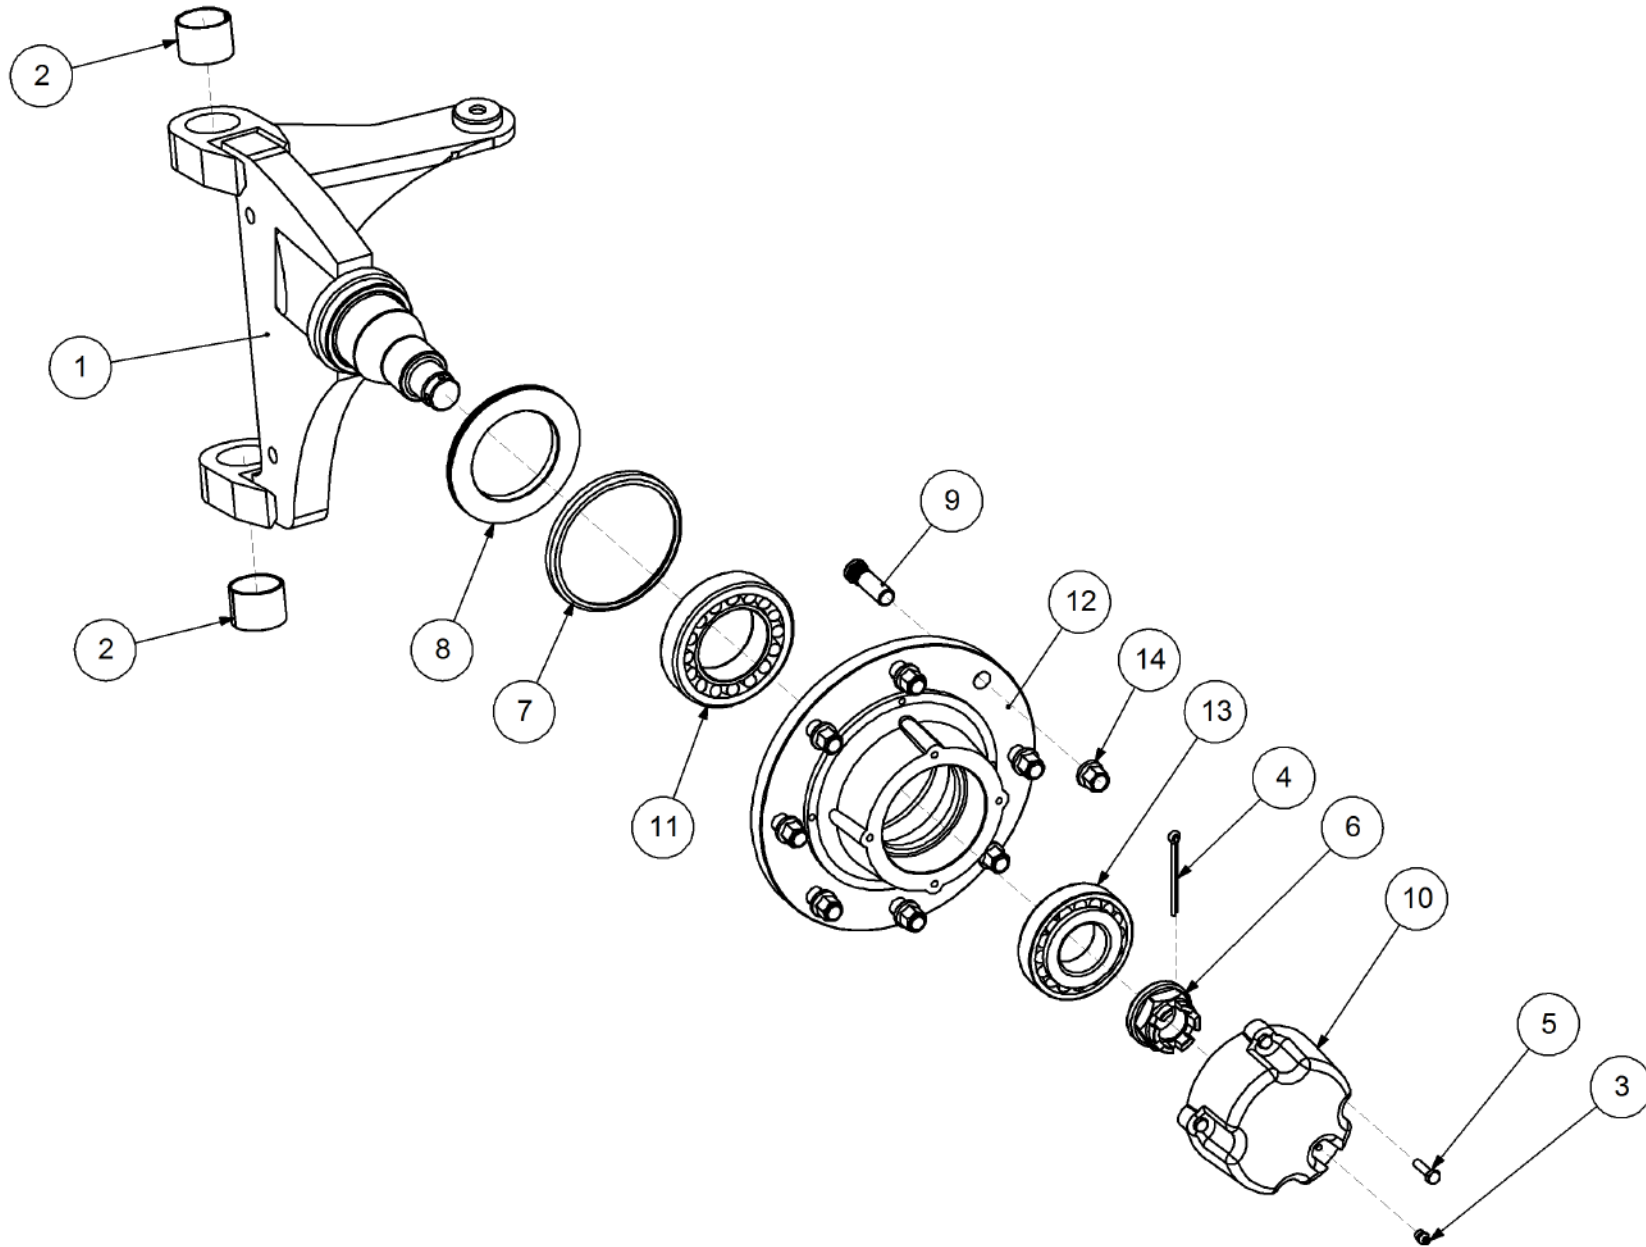

Key	Part Number	Description	Qty
-----	-------------	-------------	-----

P/N 230123000 Steerable Axle 12000 Assembly 3.0m

Key	Part Number	Description	Qty
1	230605101	Steering Yoke Assy	1
2	230603108	Tie Rod Assy	2
3	235600110	Pull Assy	1
4	230123020	Stub Axle Assy - 12000 LH	1
5	230123010	Stub Axle Assy - 12000 RH	1
6	230603001	Rock Axle	1
7	230603004	Pivot Pin - Stub Axle	4
8	090210030	Dowel Pin 10 Dia x 30	6
9	230603007	Pivot Pin - Rock Axle	2
10	061120090	Cap Screw M20 x 90	2
11	061120080	Cap Screw M20 x 80	4
12	138132093	Thrust Washer 2" ID x 0.093"	3
13	137131031	Bush Teflon 50 ID x 50 Lg	2
14	233260100	Universal Hitch Assy w/- U Bolts	1
15	050100808	Bolt Hex Hd M10 x 80	4
16	086110000	Spring Washer 10 ID	4
17	080111000	Nut M10	4
18	230603017	Safety Cap - Axle Pivot	2

Key	Part Number	Description	Qty
------------	--------------------	--------------------	------------

P/N 230123010 Stub Axle Assy - 12000 RH

Key	Part Number	Description	Qty
1	230123011	Stub Axle - 12000 RH	1
2	137131025	Bush Teflon 50 ID x 40 Lg	2
3	111103000	Grease Nipple 1/8" BSP	1
4	092206080	Split Pin 6.3 Dia x 80	1
5	050080308	Bolt Hex Hd M8 x 30	4
6	249092002	Axle Nut 1-1/2"	1
7	139092009	Wear Ring	1
8	139092008	Seal 100 ID	1
9	056180600	Wheel Stud M18	9
10	139092007	Grease Cap	1
11	135032216	Bearing Tapered Roller 80 ID	1
12	139092006	Hub - 8 stud	1
13	135030311	Bearing Tapered Roller 55 ID	1
14	080161801	Wheel Nut M18	8