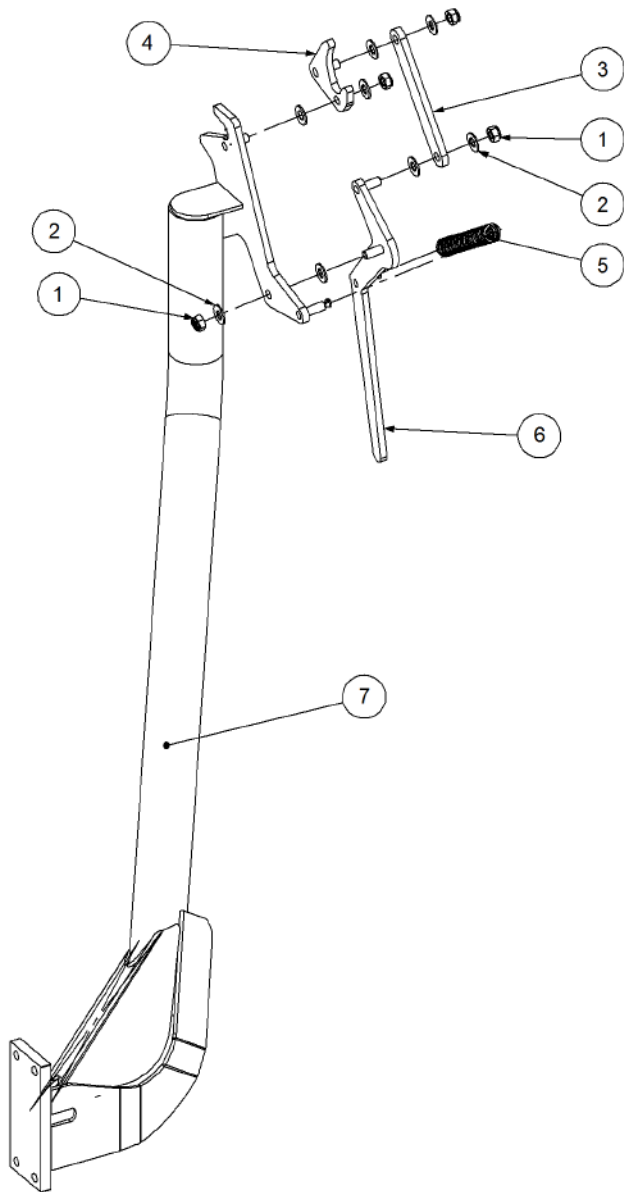

P/N 260903200 Front Mount Arm - LH

P/N 260903200

Front Mount Arm - LH

Key	Part Number	Description	Qty
1	080121200	Nut M12 Nyloc	4
2	035113250	Flat Washer 1/2" ID	8
3	260902013	Link Plate	1
4	260153025	Front Support Grab	1
5	124225175	Spring - Tension	1
6	260153020	Latch Handle - LH	1
7	260903001	Front Mount - LH	1

Key	Part Number	Description	Qty