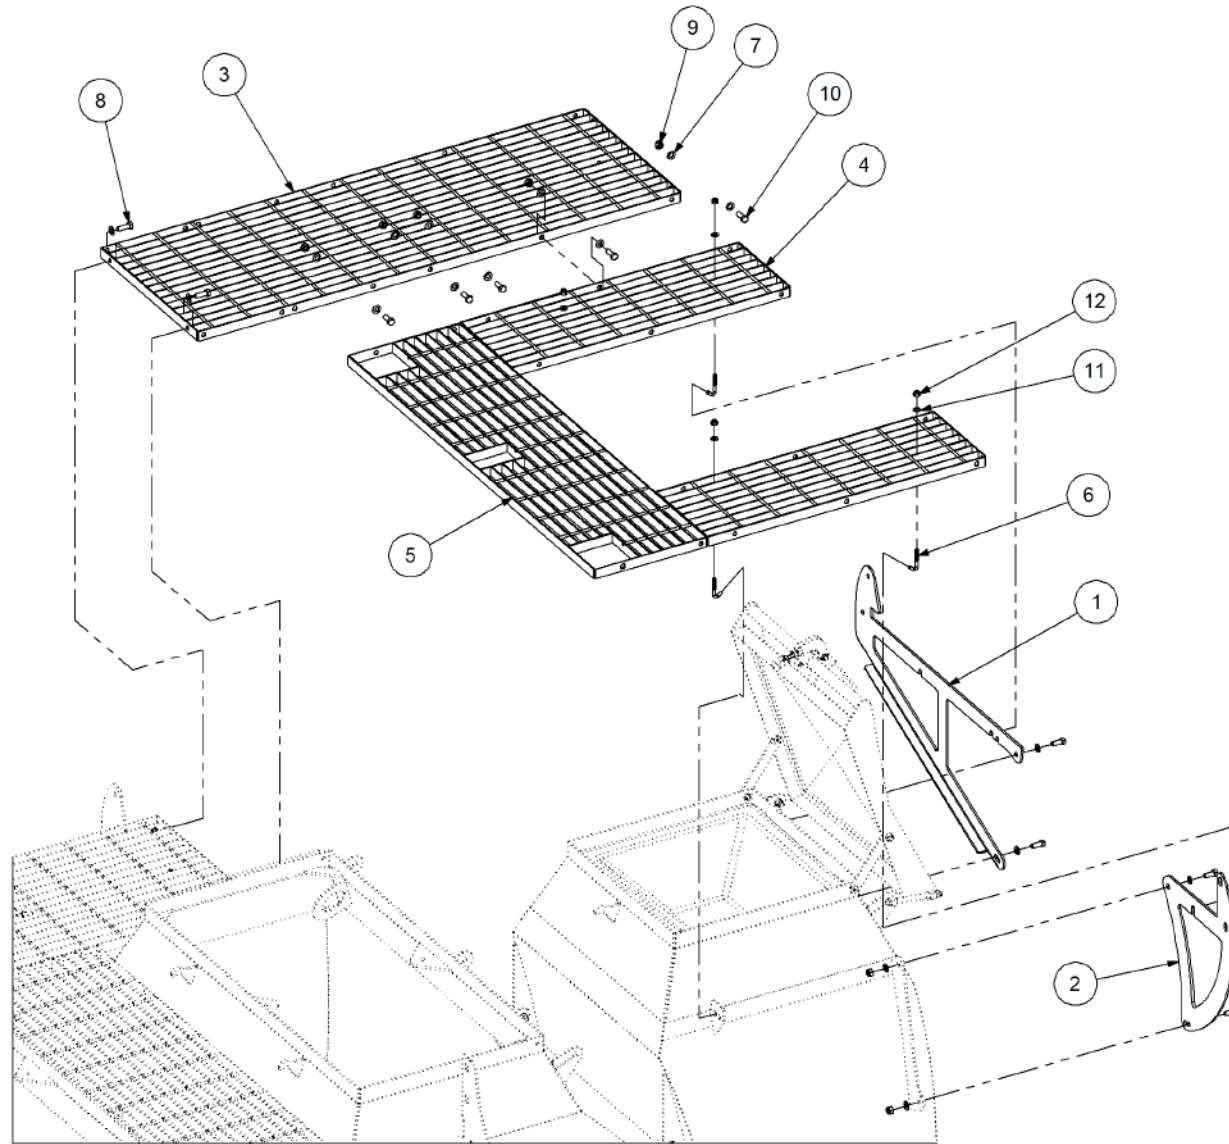

P/N 201600216 SSB Walkway Kit - 600L

Key	Part Number	Description	Qty
1	201600010	Walkway Bracket	1
2	201600011	Walkway Bracket	1
3	193453130	Walkway Panel	1
4	193243750	Walkway Panel	2
5	200122164	Walkway Panel w/- Cutout	1
6	057080000	J Bolt M8	5
7	085110000	Flat Washer 10 ID	22
8	050100308	Bolt Hex Hd M10 x 30	2
9	080121000	Nut M10 Nyloc	11
10	050100258	Bolt Hex Hd M10 x 25	9
11	085108000	Flat Washer 8 ID	5
12	080120800	Nut M8 Nyloc	5

Key	Part Number	Description	Qty