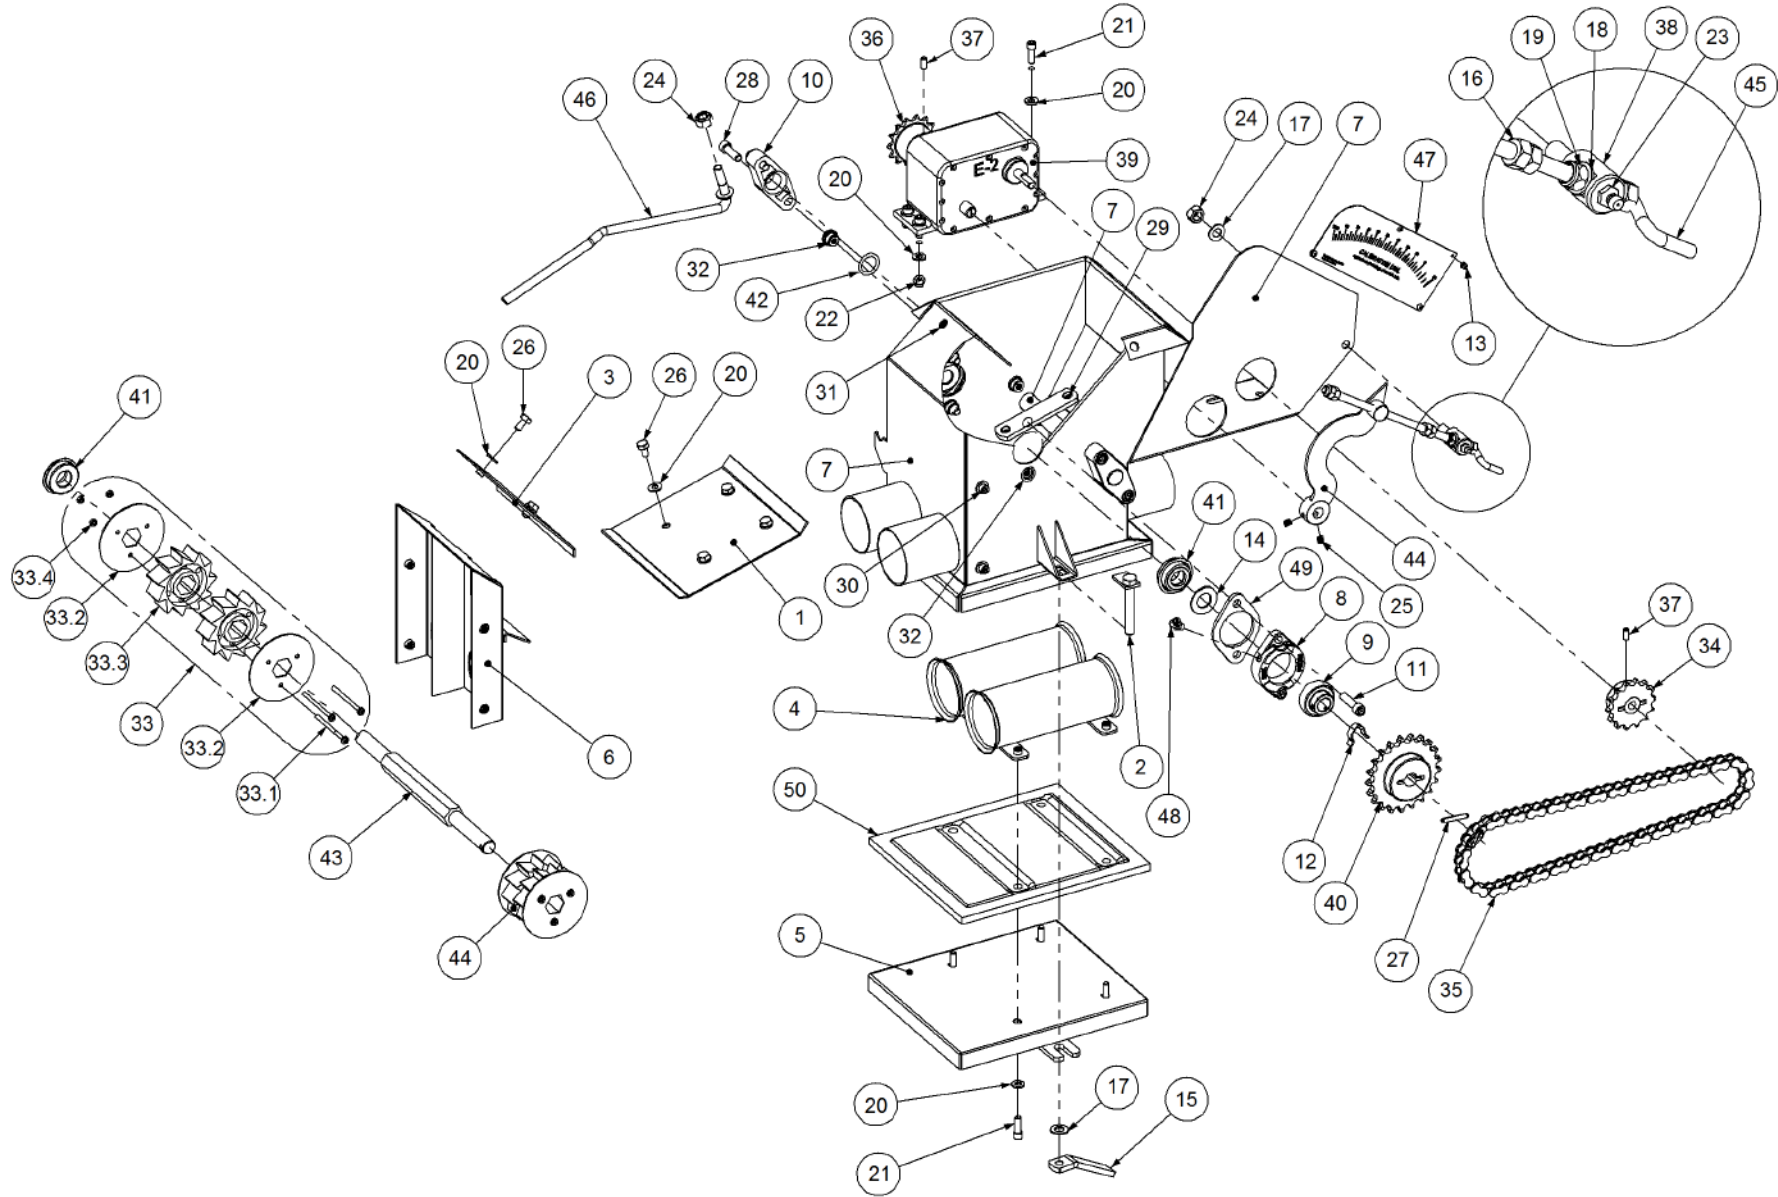

P/N 208202000 Metering Unit SSB - 2 Way Ground Drive

P/N 208202000 Metering Unit SSB - 2 Way Ground Drive

Key	Part Number	Description	Qty	Key	Part Number	Description	Qty
1	208100047	Clean Out Door - SSB	1	33	208100092	Spool Assy - SSB	2
2	208100061	Bottom Door Bolt - SSB	2	33.1	059604060	Bolt Pan Hd M4 x 60	3
3	208100071	Coarse Seeds Plate - SSB	1	33.2	193001905	Spool Washer	2
4	208200031	Flow Through Tube - 2 Way	1	33.3	197018845	Spool	2
5	208100026	Bottom Door - SSB	1	33.4	080310041	Nut M4 S/Steel	3
6	208200020	Port Plate - 2 Way	1	34	208400167	Sprocket (Plastic) 1/2" BS x 14T	1
7	208202002	Metering Unit SSB - 2 Way	1	35	208125000	Chain 1/2" AS Simplex	1
8	136520300	Bearing Housing	2	36	290000036	Sprocket (Plastic) 1/2" BS x 14T - 3/8" ID	1
9	135320210	Bearing - 5/8" ID	2	37	013110613	Grub Screw 1/4" UNC x 1/2"	2
10	137308846	Bush	2	38	290601007	Screw Swivel	1
11	010208032	Cap Screw 5/16" BSW x 1-1/4"	4	39	130000020	Zero Max E2 Gear Box	1
12	193003765	Retainer Clip - Sprocket	1	40	208100095	Sprocket (Plastic) 1/2" BS x 21T	1
13	094103001	Pop Rivet 1/8" Aluminium	4	41	197161687	Seal 5/8" ID	2
14	035316320	Flat Washer 5/8" ID S/Steel	2	42	197192535	O'Ring 3/4" ID x 1" OD x 0.139"	2
15	208100060	Handle - Bottom Door Fastener	2	43	208100100	Spool Shaft - SSB	1
16	030110081	Nut 5/16" UNC	6	44	208102111	Calibration Indicator - SSB	1
17	035110191	Flat Washer 3/8" ID	3	45	209600001	Indicator Adjusting Screw	1
18	035108161	Flat Washer 5/16" ID	2	46	208100051	Cleanout Door Handle - SSB	1
19	030130081	Nut 5/16" UNC Nyloc	1	47	192017269	Calibration Dial	1
20	035106151	Flat Washer 1/4" ID	22	48	111206675	Grease Nipple 1/4" UNF - 67.5°	2
21	010106019	Cap Screw 1/4" UNC x 3/4"	8	49	197001626	Gasket (Small) - Bearing	2
22	030130061	Nut 1/4" UNC Nyloc	4	50	208100016	Door Rubber - SSB	1
23	111206000	Grease Nipple 1/4" UNF	1				
24	030130101	Nut 3/8" UNC Nyloc	2				
25	013110606	Grub Screw 1/4" UNC x 1/4"	2				
26	000060135	Bolt Hex Hd 1/4" UNC x 1/2"	6				
27	090105032	Roll Pin 3/16" x 1-1/4"	1				
28	010208025	Cap Screw 5/16" BSW x 1"	4				
29	030170061	Nut 1/4" UNC Huck	4				
30	010106012	Cap Screw 1/4" UNC x 1/2"	4				
31	030170001	Nut 1/4" UNC Huck	2				
32	030170081	Nut 5/16" UNC Huck	8