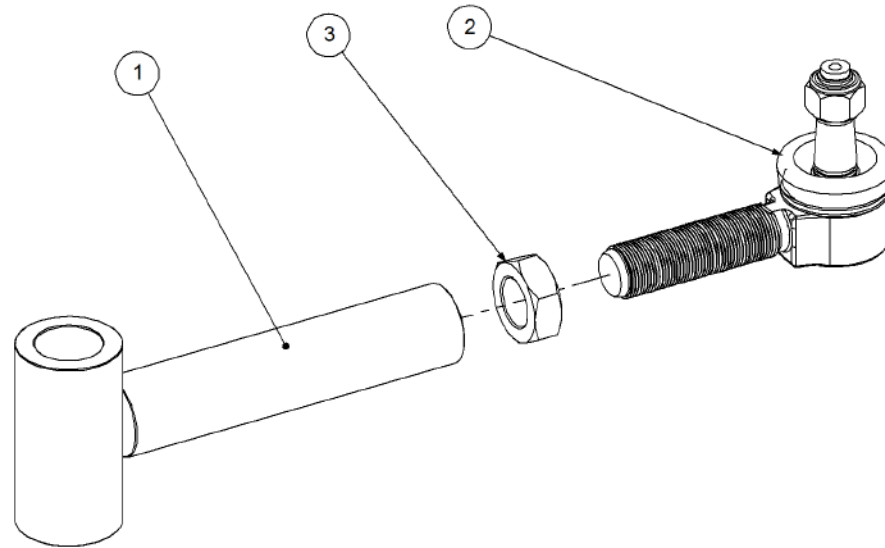

P/N 230606015 Secondary Lever Assy

Key	Part Number	Description	Qty
1	200123300	Bin Assembly - 12000 3 Bin Liquid - Single Agitator	1
2	212123035	Chassis Kit - TBL 3 Bin	1
3	290123000	Drive Kit - Linear Control	1
4	250000005	Blower Kit - Rexroth	1
4	250000105	Blower Kit - Rexroth w/- Diverter Valve	
4	250000006	Blower Kit - Volvo	
4	250000106	Blower Kit - Volvo w/- Diverter Valve	
4	200401156	Liquid Fertilizer Control Kit - TB	
5	248121000	Axle Hub & Stub Kit - 15T (10 stud) x 3.2m	1
6	248000008	Wheel Kit - 30.5 x 32 Tyre - 10 Stud	1
7	212133050	Clean Water Tank Assembly - Flush Squat	
8	291600003	Dispatch Kit - Ground Drive	1
9	156590025	Stauff Clamp Kit	1
10	290102002	Monitor & Harness Kit - X20 2 Bin w/- Actuator	1
11	196612002	Decal '12000' Simplicity 1000 x 400mm	1
11	196016050	Decal 'Liquid' 160 x 500mm Wide (Yellow)	
11	196042516	Decal Kit - Airseeder Safety	1
11	196015020	Decal 'Wheat Sheaf Logo' 150 x 200	1
12	266123000	Auger Kit 8" x 6m Suit 12000 TBL - LH	
12	266125000	Auger Kit 9" x 6m Suit 12000 TBL - LH	

Key	Part Number	Description	Qty