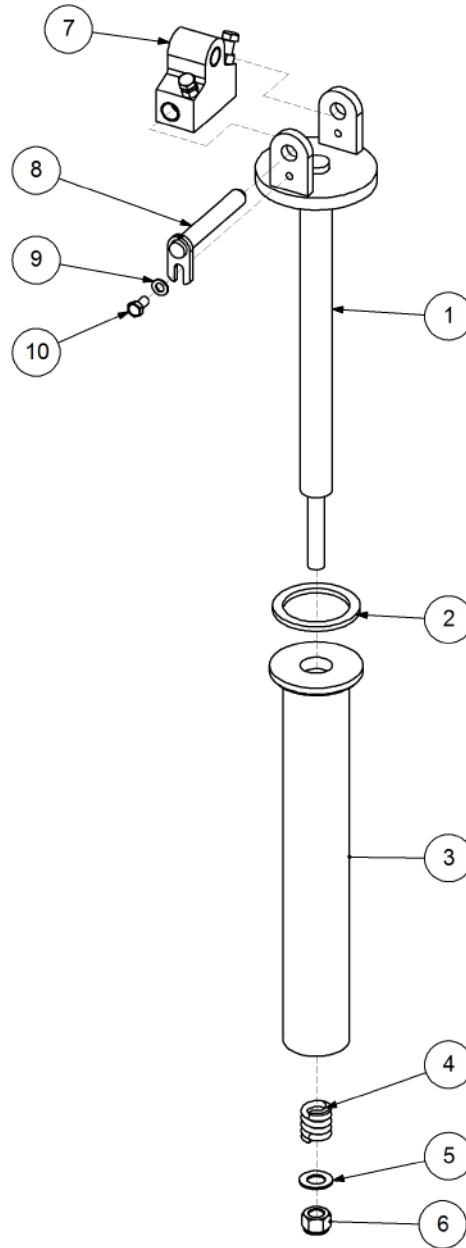

Key	Part Number	Description	Qty
-----	-------------	-------------	-----

P/N 260903200 Front Mount Arm - LH

P/N 260903200

Front Mount Arm - LH

Key	Part Number	Description	Qty
1	080121200	Nut M12 Nyloc	4
2	035113250	Flat Washer 1/2" ID	8
3	260902013	Link Plate	1
4	260153025	Front Support Grab	1
5	124225175	Spring - Tension	1
6	260153020	Latch Handle - LH	1
7	260903001	Front Mount - LH	1

Key	Part Number	Description	Qty
-----	-------------	-------------	-----

P/N 260902220 Auger Centre Pivot - RH

P/N 260902220

Auger Centre Pivot - RH

Key	Part Number	Description	Qty
1	260902060	Support Shaft	1
2	193100766	Brake Disc	1
3	260902064	Support Sleeve	1
4	124105708	Spring - Compression	1
5	035119380	Flat Washer 3/4" ID	1
6	030130191	Nut 3/4" UNC Nyloc	1
7	260902129	Support Block	1
8	260902142	Centre Pivot Pin	1
9	085110000	Flat Washer 10 ID	1
10	050100208	Bolt Hex Hd M10 x 20	1