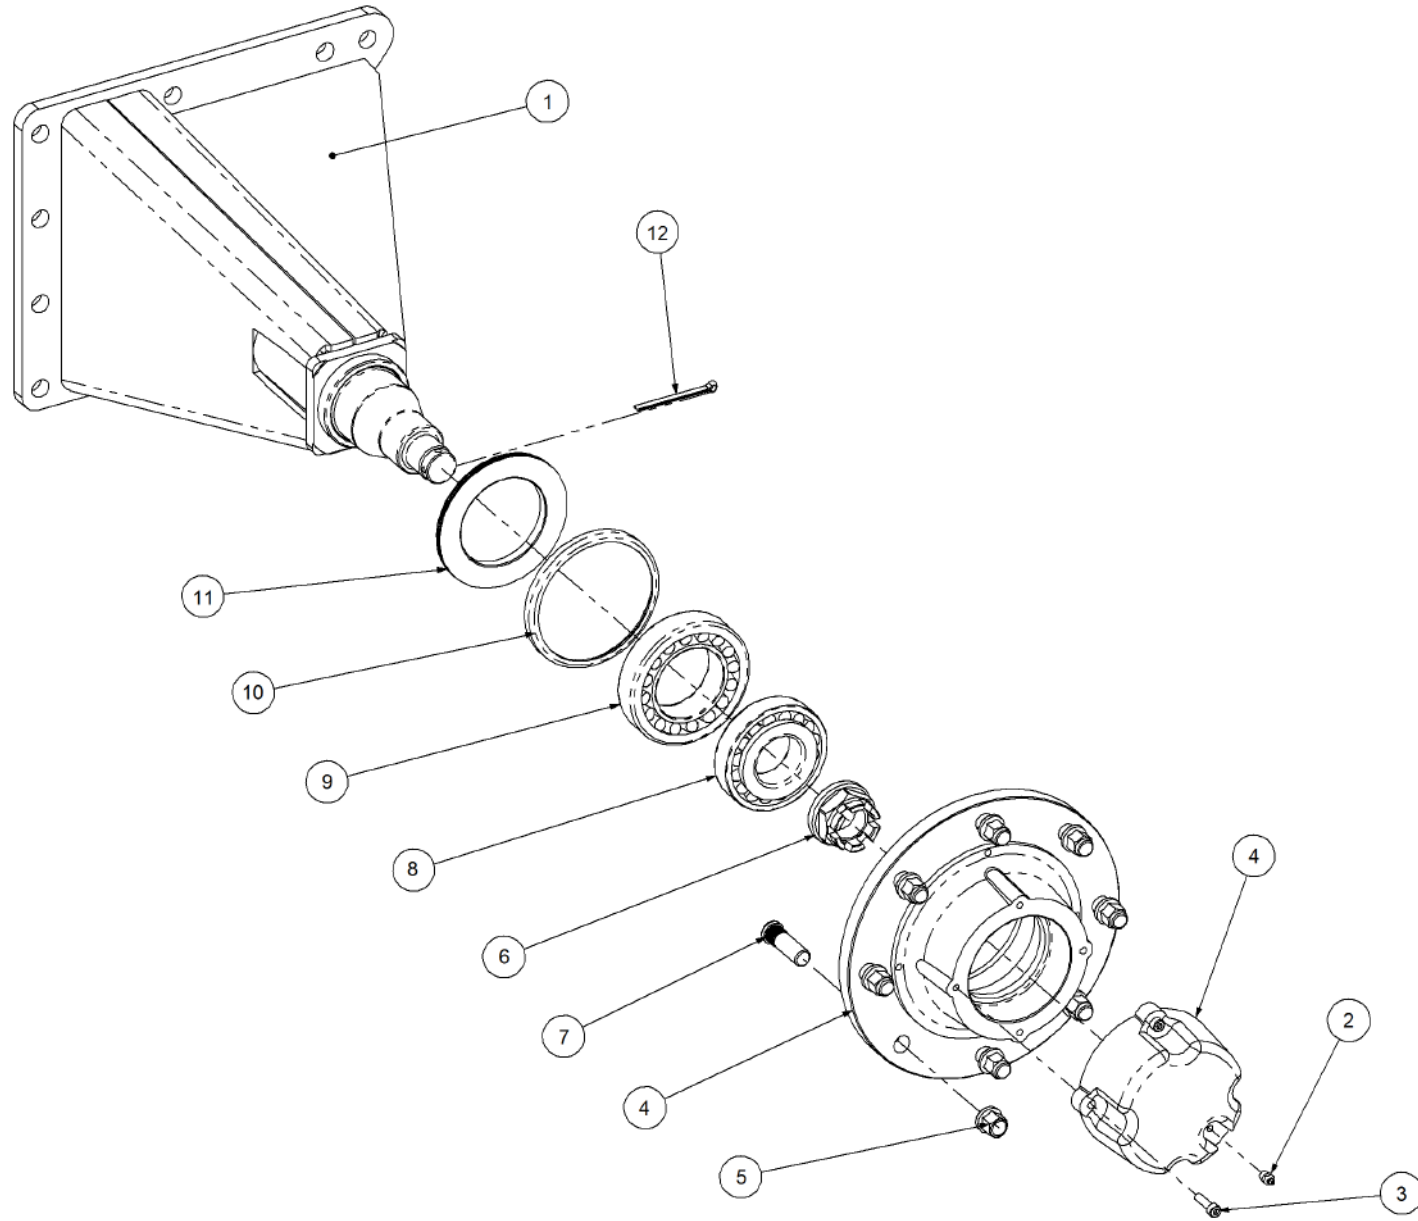

P/N 243124000

Axle Hub & Stub - Lazy - 6.5T (8 stud) x 3.0m

Key	Part Number	Description	Qty
1	243124001	Axle WA - Lazy - 6.5T (8 stud)	1
2	111103000	Grease Nipple 1/8" BSP	1
3	060108030	Cap Screw M8 x 30	4
4	249092006	Hub & Cap - 6.5T (8 stud) - Painted	1
5	080161801	Wheel Nut M18	8
6	249092002	Axle Nut 1-1/2"	1
7	056180600	Wheel Stud M18	8
8	135030311	Bearing Tapered Roller 55 ID	1
9	135032216	Bearing Tapered Roller 80 ID	1
10	139092009	Wear Ring	1
11	139092008	Seal 100 ID	1
12	092206080	Split Pin 6.3 Dia x 80	1

Key	Part Number	Description	Qty