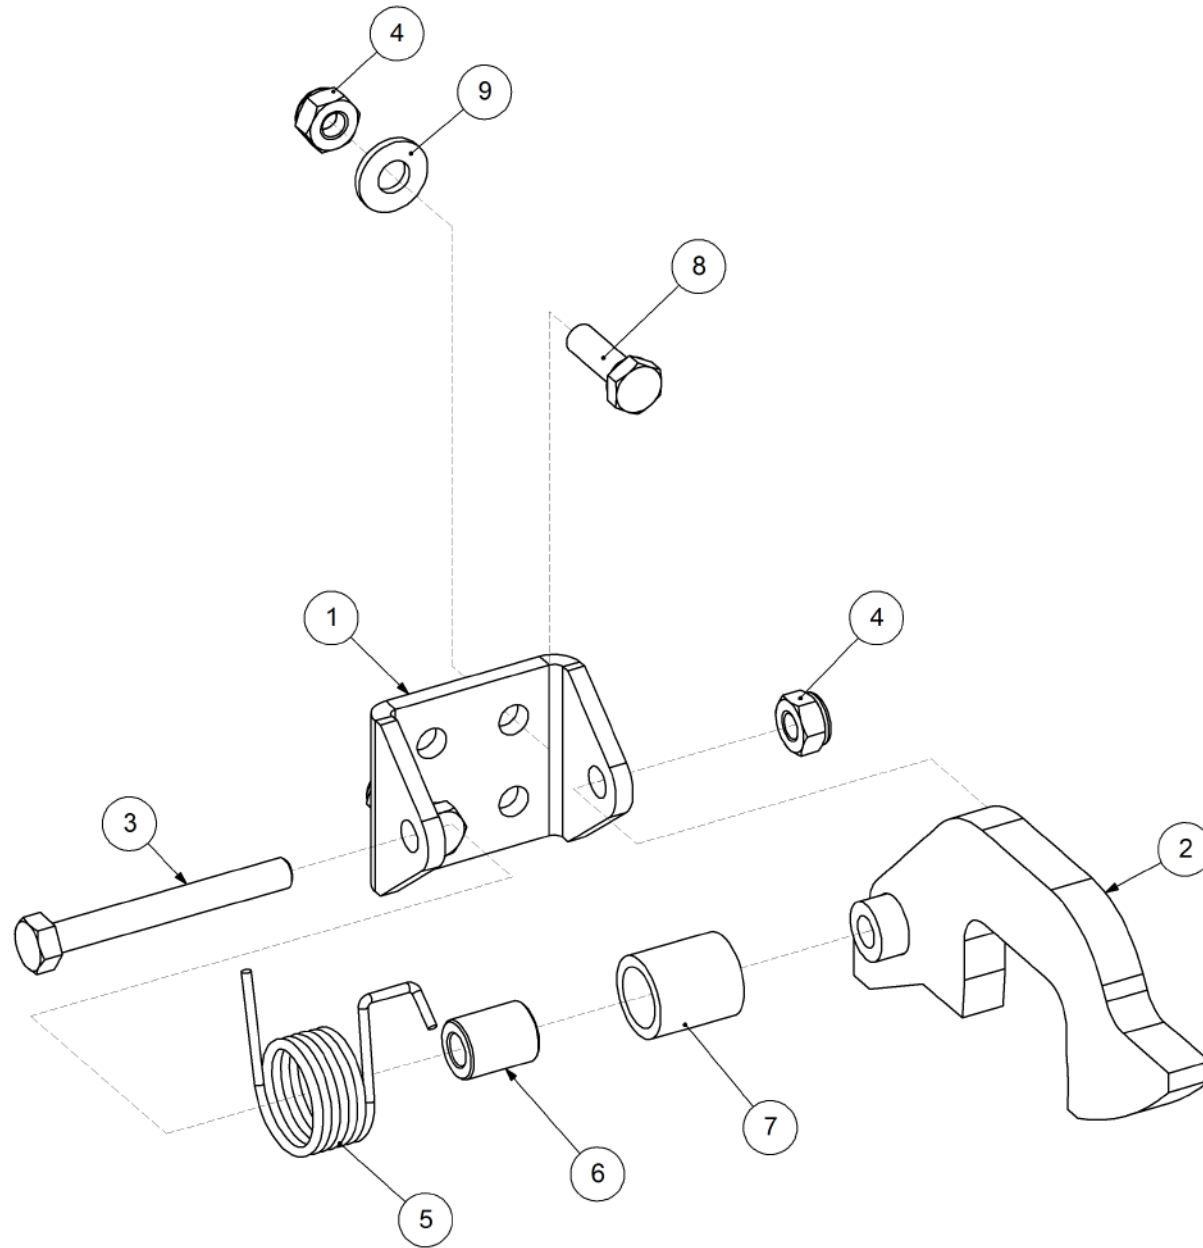

P/N 260902180 Auger Latch - RH

P/N 260902180 Auger Latch - RH

Key	Part Number	Description	Qty
1	260902166	Latch Bracket	1
2	260902181	Latch	1
3	050080708	Bolt Hex Hd M8 x 70	1
4	080120800	Nut M8 Nyloc	3
5	124325060	Spring - Torsion 1" ID - RH	1
6	260902183	Spacer	1
7	260902184	Bush	1
8	050080258	Bolt Hex Hd M8 x 25	2
9	085108000	Flat Washer 8 ID	2

Key	Part Number	Description	Qty