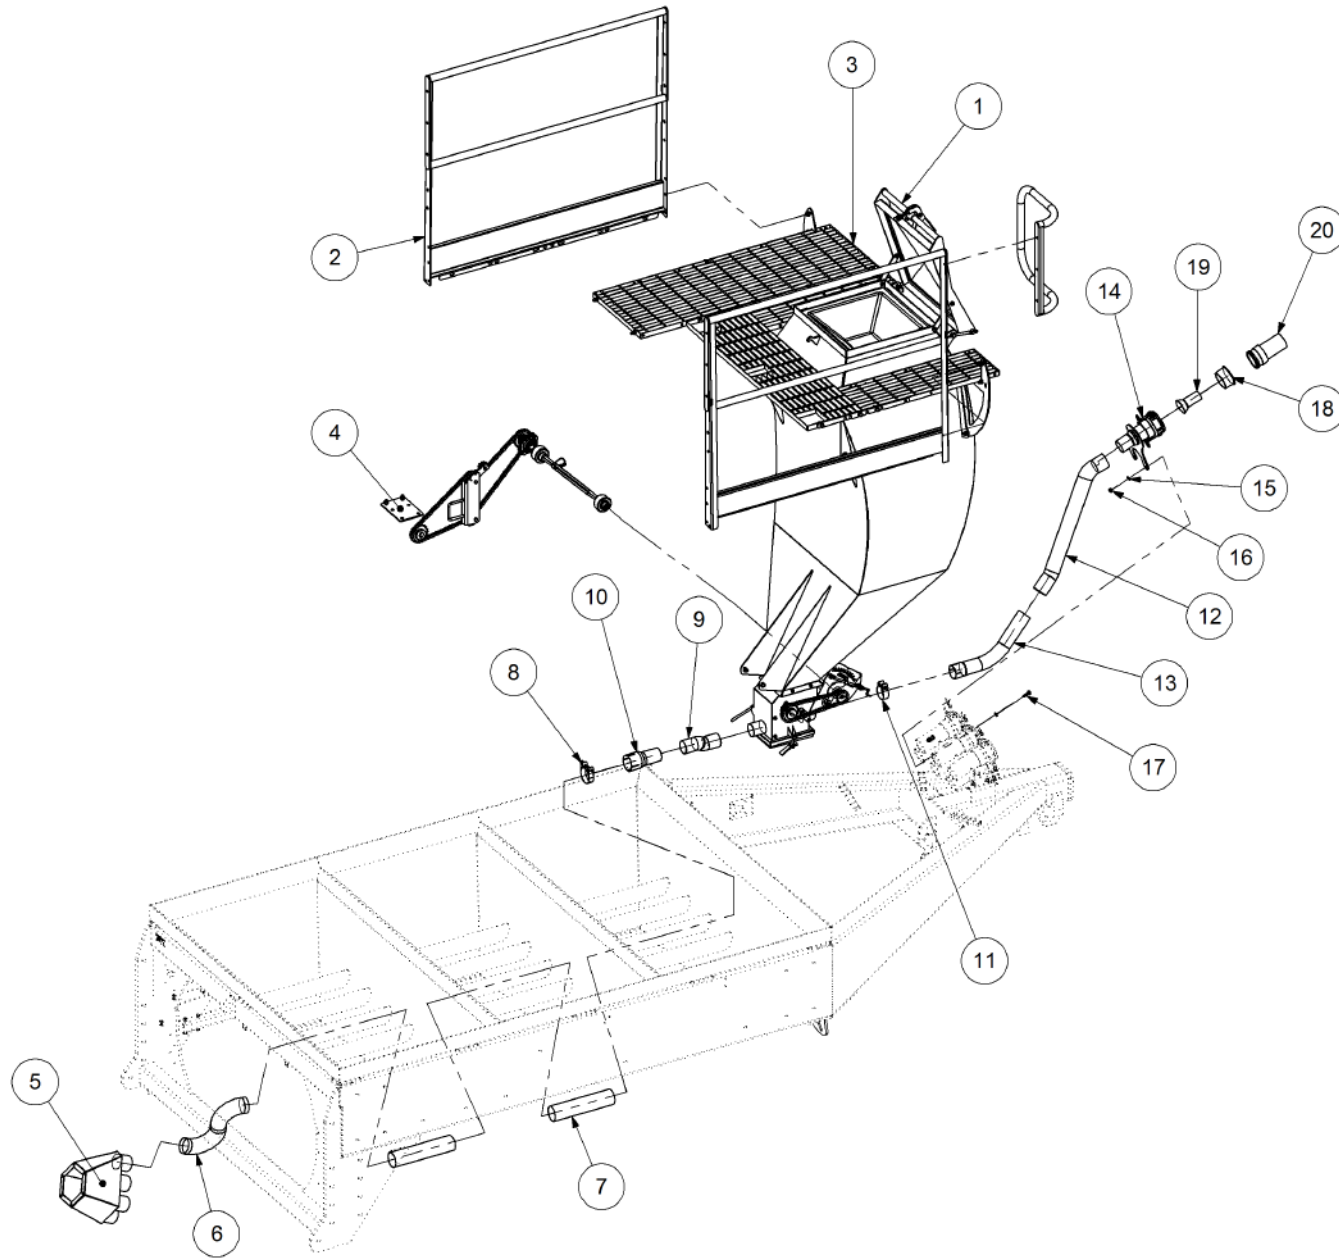

P/N 201600101 SSB Kit - 600L 1 Way Ground Drive

Key	Part Number	Description	Qty
1	201600250	SSB Sub Assembly - 600L 1 Way Ground Drive	1
2	201600211	SSB Handrail Kit - 600L	1
3	201600216	SSB Walkway Kit - 600L	1
4	290603800	Drive Kit - SSB 300L TQ/TR Ground Drive	1
5	259602009	Blower Outlet - 7 Outlet	1
6	109400076	Hose Ribbed Bore 76 Dia	1
7	109400076	Hose Ribbed Bore 76 Dia	2
8	100074079	Hose Clamp - Mikalor 74 - 79	1
9	109200064	Hose Ductaflex 63 Dia	1
10	208000075	Reducer 3" ID x 2-1/2" OD	1
11	100064067	Hose Clamp - Mikalor 64 - 67	1
12	109600064	Hose Abrasive Resistant 64 Dia	1
13	193045212	Elbow 2-1/2" Dia	1
14	214602051	Breakaway & Coupling Assembly	1
15	085110000	Flat Washer 10 ID	4
16	080121000	Nut M10 Nyloc	2
17	050100308	Bolt Hex Hd M10 x 30	2
18	108000075	Plug - 3" Female	1
19	208076044	Air Restrictor	1
20	280000276	Camlock 3" Male With Tail	1

Key	Part Number	Description	Qty