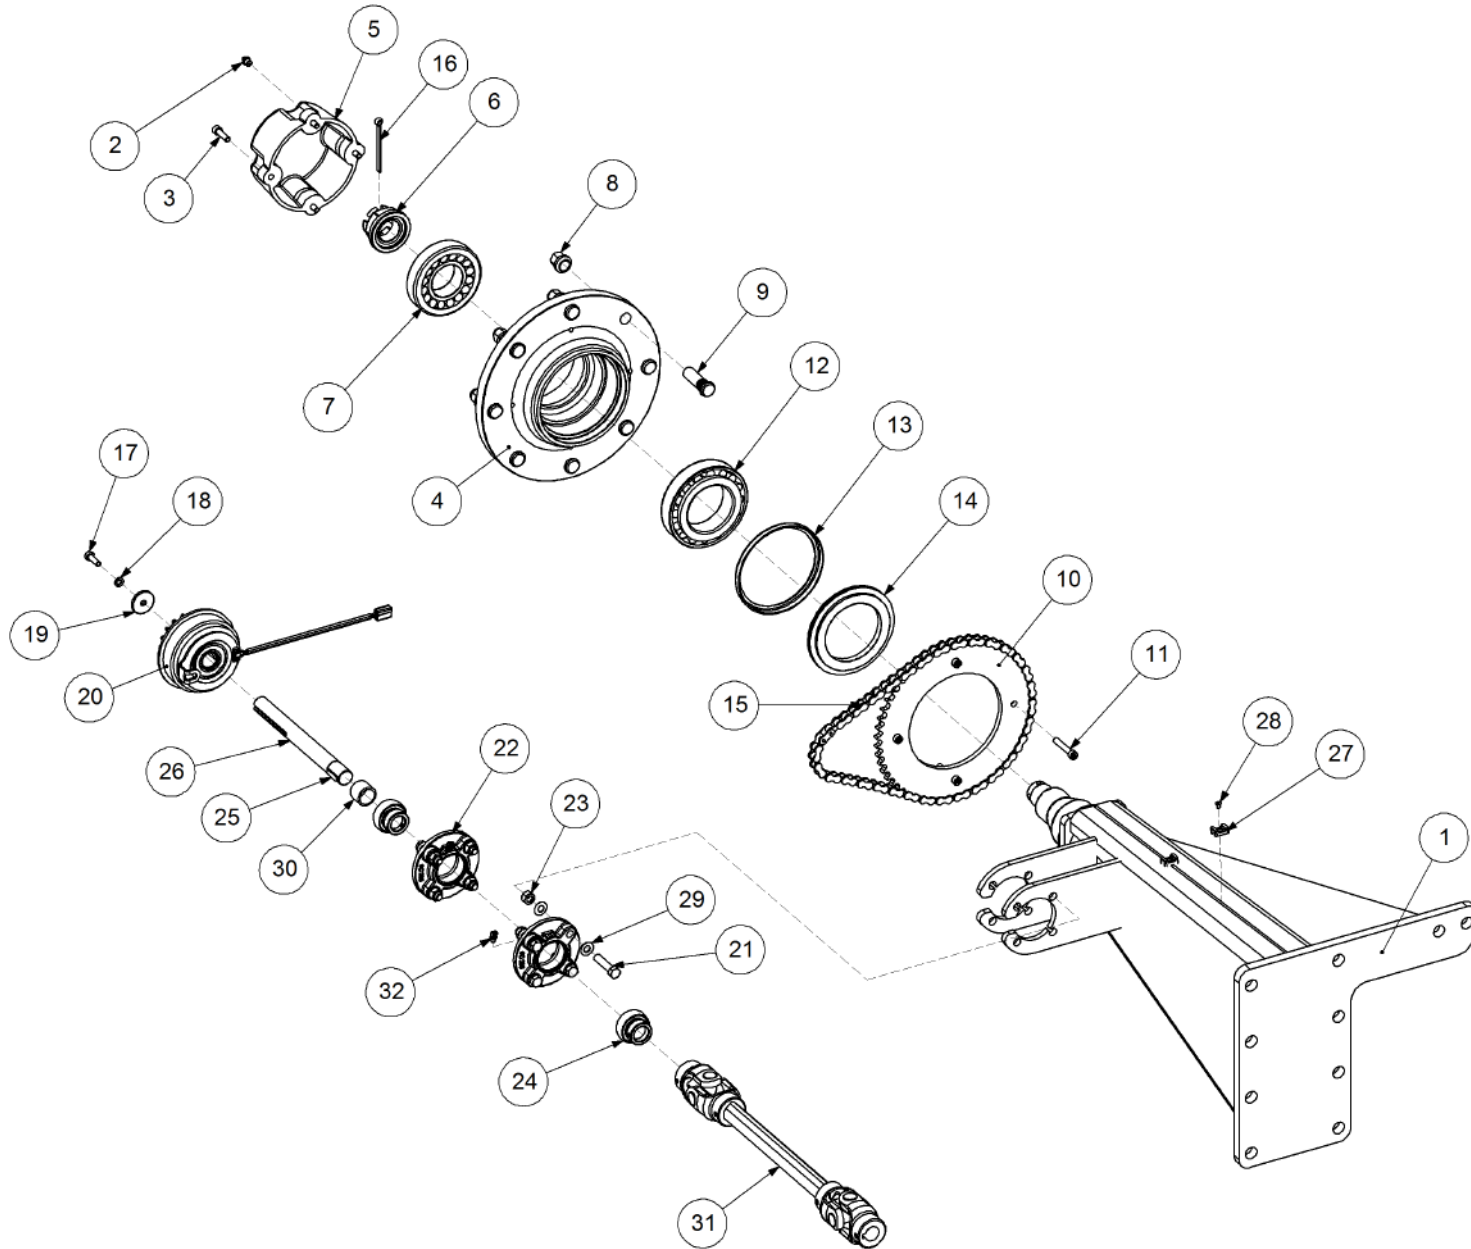

Key	Part Number	Description	Qty
------------	--------------------	--------------------	------------

P/N 242120000 Axle Stub & Hub - Drive - 6.5T (8 Stud) x 3.2m

Key	Part Number	Description	Qty
1	242120001	Axle WA - Drive - 6.5T (8 stud)	1
2	111103000	Grease Nipple 1/8" BSP	1
3	060108030	Cap Screw M8 x 30	4
4	139092006	Hub - 8 stud	1
5	139092007	Grease Cap	1
6	249092002	Axle Nut 1-1/2"	1
7	135030311	Bearing Tapered Roller 55 ID	1
8	080161801	Wheel Nut M18	8
9	056180600	Wheel Stud M18	8
10	249150543	Sprocket Plate 5/8" BS x 54T	1
11	060108050	Cap Screw M8 x 50	4
12	135032216	Bearing Tapered Roller 80 ID	1
13	139092009	Wear Ring	1
14	139092008	Seal 100 ID	1
15	249063000	Chain 5/8" Simplex O'ring	1
16	092206080	Split Pin 6.3 Dia x 80	1
17	000080255	Bolt Hex Hd 5/16" UNC x 1"	1
18	036108000	Spring Washer 5/16" ID	1
19	290000002	Retainer Washer	1
20	115005314	Electric Clutch w/- 18T Sprocket	1
21	000110505	Bolt Hex Hd 7/16" x 2" UNC	8
22	136220500	Bearing Housing - 4 Bolt	2
23	030130111	Nut 7/16" UNC Nyloc	8
24	135520525	Bearing - 1" ID	2
25	182070830	Key 7 x 8 x 30 Lg	1
26	290000003	Clutch Shaft	1
27	115001512	Cable Clamp	2
28	094105000	Pop Rivet 3/16" Steel	2
29	035111220	Flat Washer 7/16" ID	16
30	240000000	Bush	1
31	131210570	Drive Shaft & Universal	1
32	111206450	Grease Nipple 1/4" UNF - 45°	2