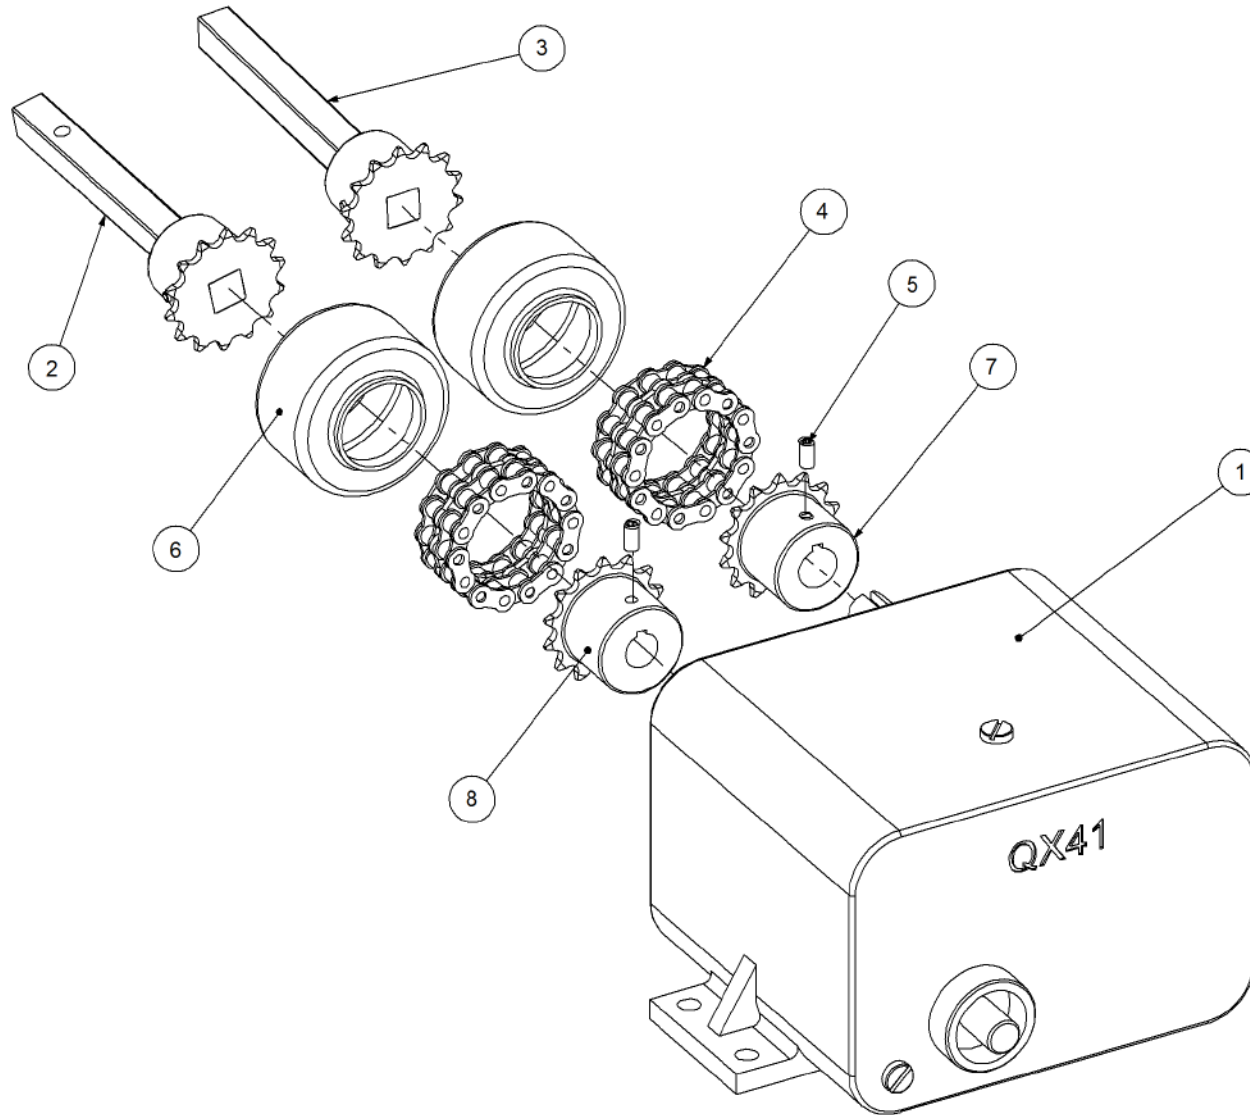

P/N 290000030 Zero Max QX41 w/- Sprockets & Shafts

Key	Part Number	Description	Qty
1	130000410	Zero Max QX41 Gear Box	1
1.1	130012020	Seal 3/4" ID - QX Zeromax	2
1.2	130552100	Gasket - QX Zeromax	2
2	290000011	Drive Shaft w/- Sprocket	1
3	290000007	Drive Shaft w/- Sprocket - 170 Lg	1
4	125412120	Chain 1/2" BS Duplex 13L	2
5	013110613	Grub Screw 1/4" UNC x 1/2"	2
6	131000004	Chain Boot	2
7	290000031	Sprocket (Plastic) 1/2" BS x 14T - 3/4" ID	1
8	290000032	Sprocket (Plastic) 1/2" BS x 14T - 5/8" ID	1

Key	Part Number	Description	Qty