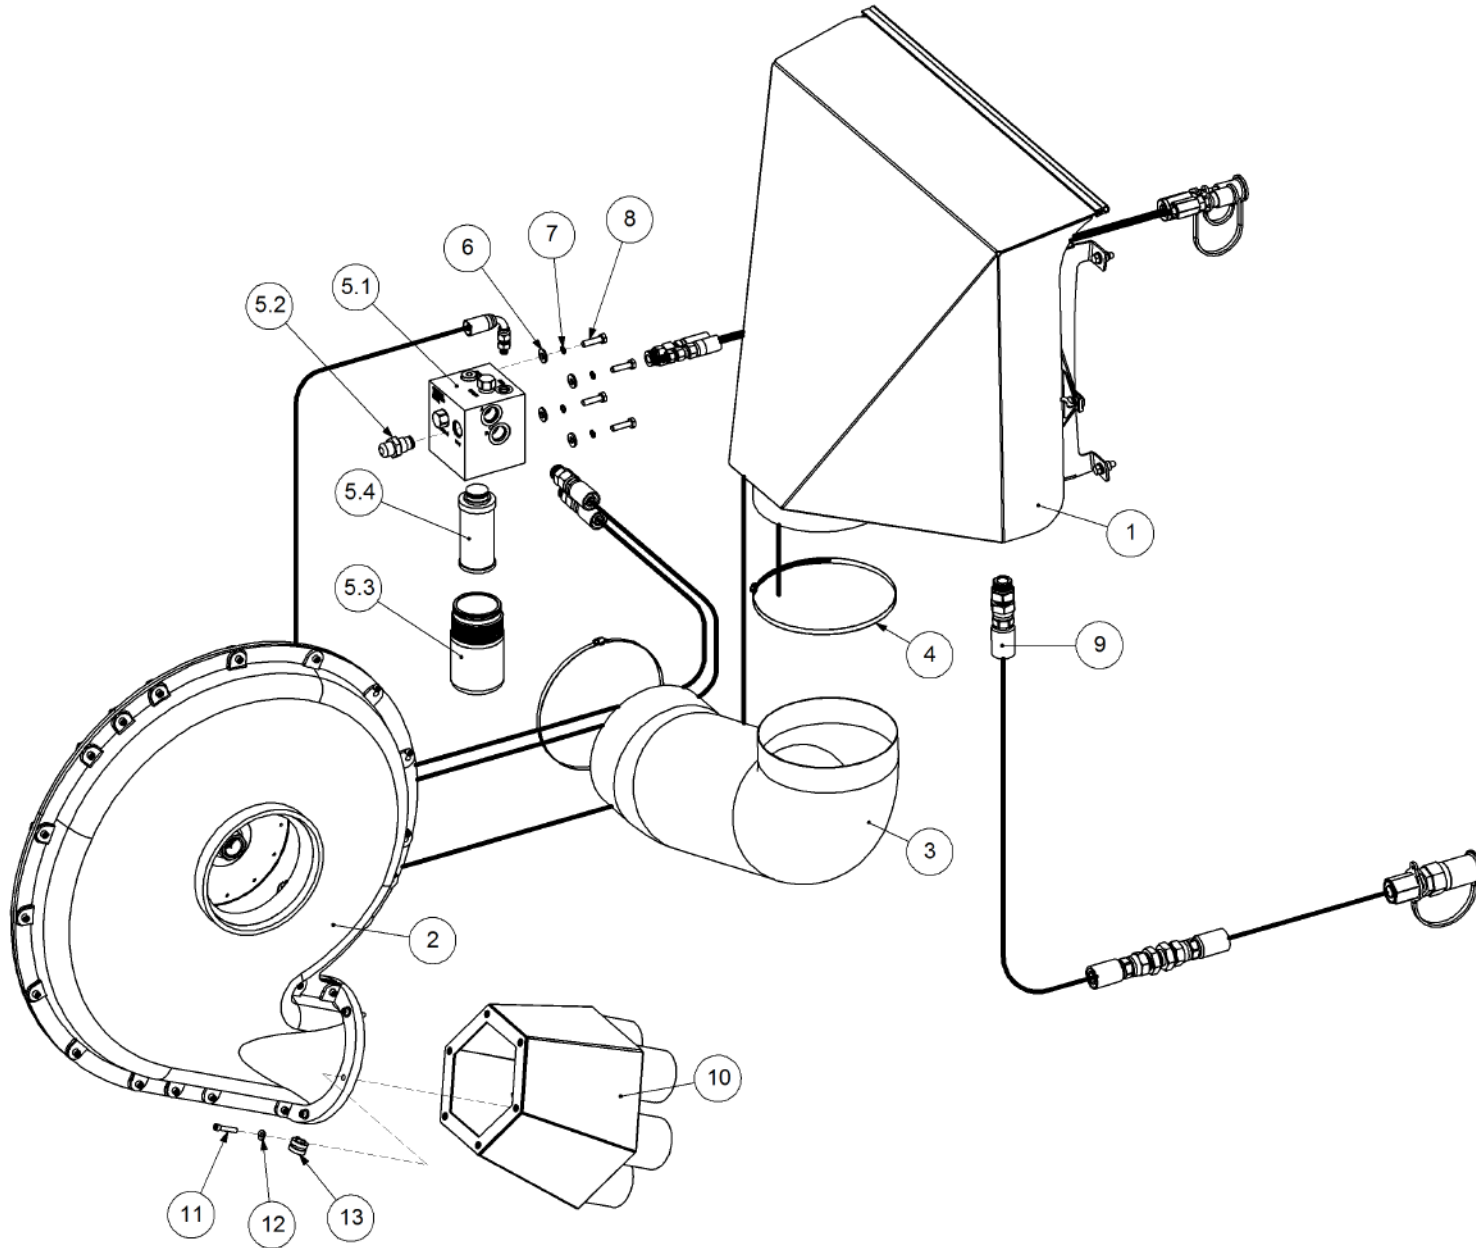

P/N 250000003 Blower Kit - Rexroth

Key	Part Number	Description	Qty
1	205600010	Cooler Assy	1
2	251902000	Blower - Rexroth	1
3	205001000	Hose - 8" Nyladuct	1
4	101178229	Hose Clamp - 178 - 229	2
5	254000002	Anti Cavity Manifold	1
5.1	161000003	Anti Cavity Manifold	1
5.2	161000005	HI-VT Indicator	1
5.3	254000001	Filter Bowl	1
5.4	159424400	Filter Element suits Anti Cavity Manifold - Blower Kit	1
6	085108000	Flat Washer 8 ID	4
7	086108000	Spring Washer 8 ID	4
8	050080308	Bolt Hex Hd M8 x 30	4
9	150000042	Hydraulic Hose & Fittings Kit	1
10	259602000	Blower Outlet - 6 Outlet	1
11	010106032	Cap Screw 1/4" UNC x 1-1/4"	6
12	035106151	Flat Washer 1/4" ID	6
13	115001351	Cable Clamp 18mm	1

Key	Part Number	Description	Qty