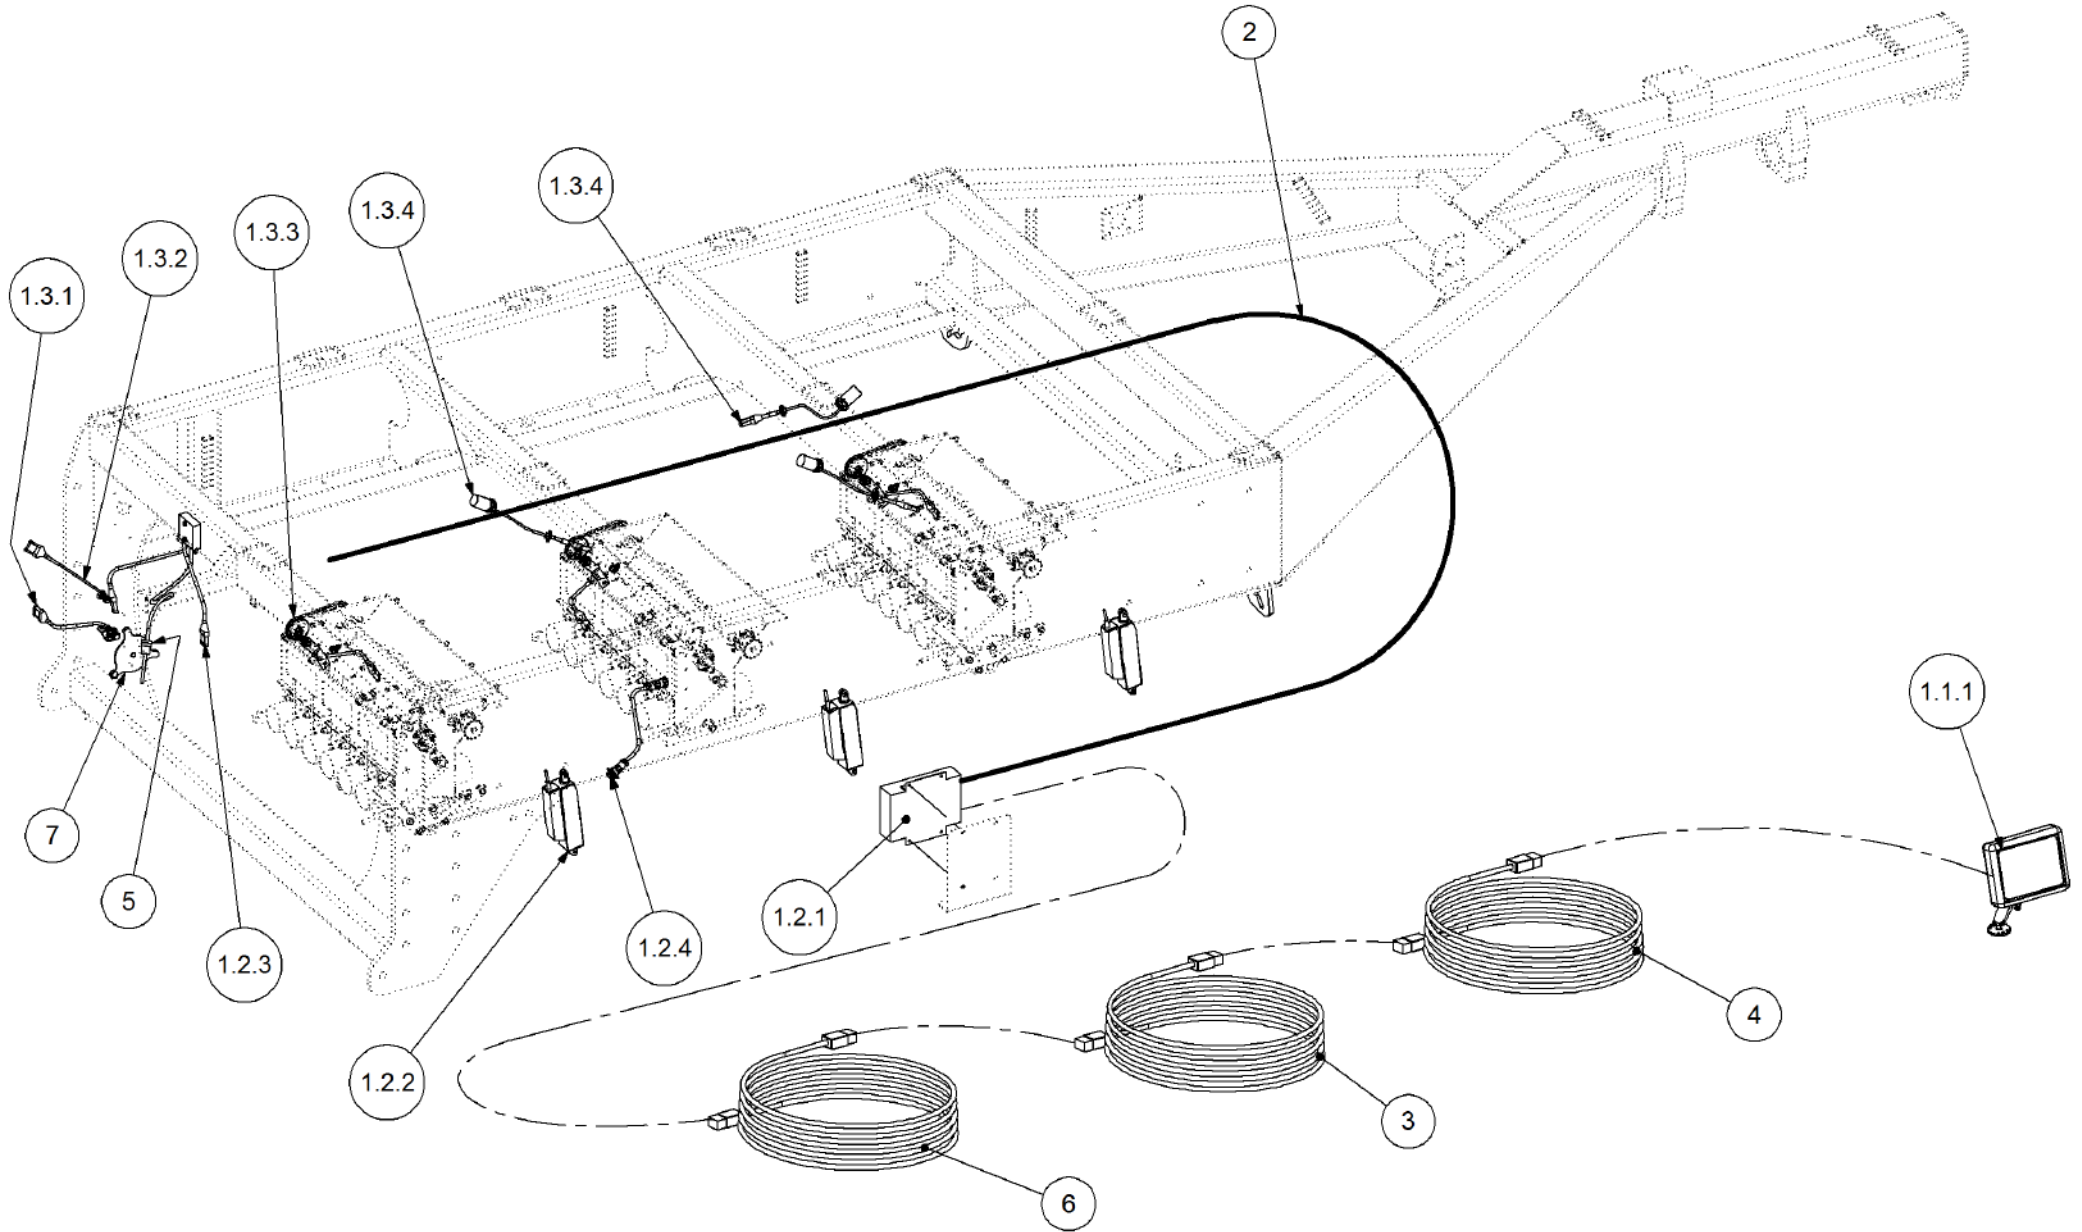

P/N 290246500 Monitor & Harness Kit - Eagle 3 Bin

Key	Part Number	Description	Qty
1	116246500	Monitor - Eagle 3 Bin	1
1.1	116701755	Console - Eagle	1
1.2	116900267	Sensor Kit - Fan Pressure	1
1.3	116700600	Operator's Manual - Eagle Monitor	1
1.4	116400494	Sensor Kit - Eagle 3 Bin	1
1.4.1	116901200	Sensor - Speed	4
1.4.2	116900755	Sensor - Fan	1
1.4.3	116900442	Encoder - 8 Magnet	3
1.4.4	116900667	Sensor Kit - Bin Level	3
2	116700453	Harness - 4 Bin	1
3	116701780	Harness - Tractor	1
4	159421608	Filter	1
5	290000104	Sensor Mount Kit - 3 Bin	1
6	116701124	Harness - 13.0 m Extension	1

Key	Part Number	Description	Qty