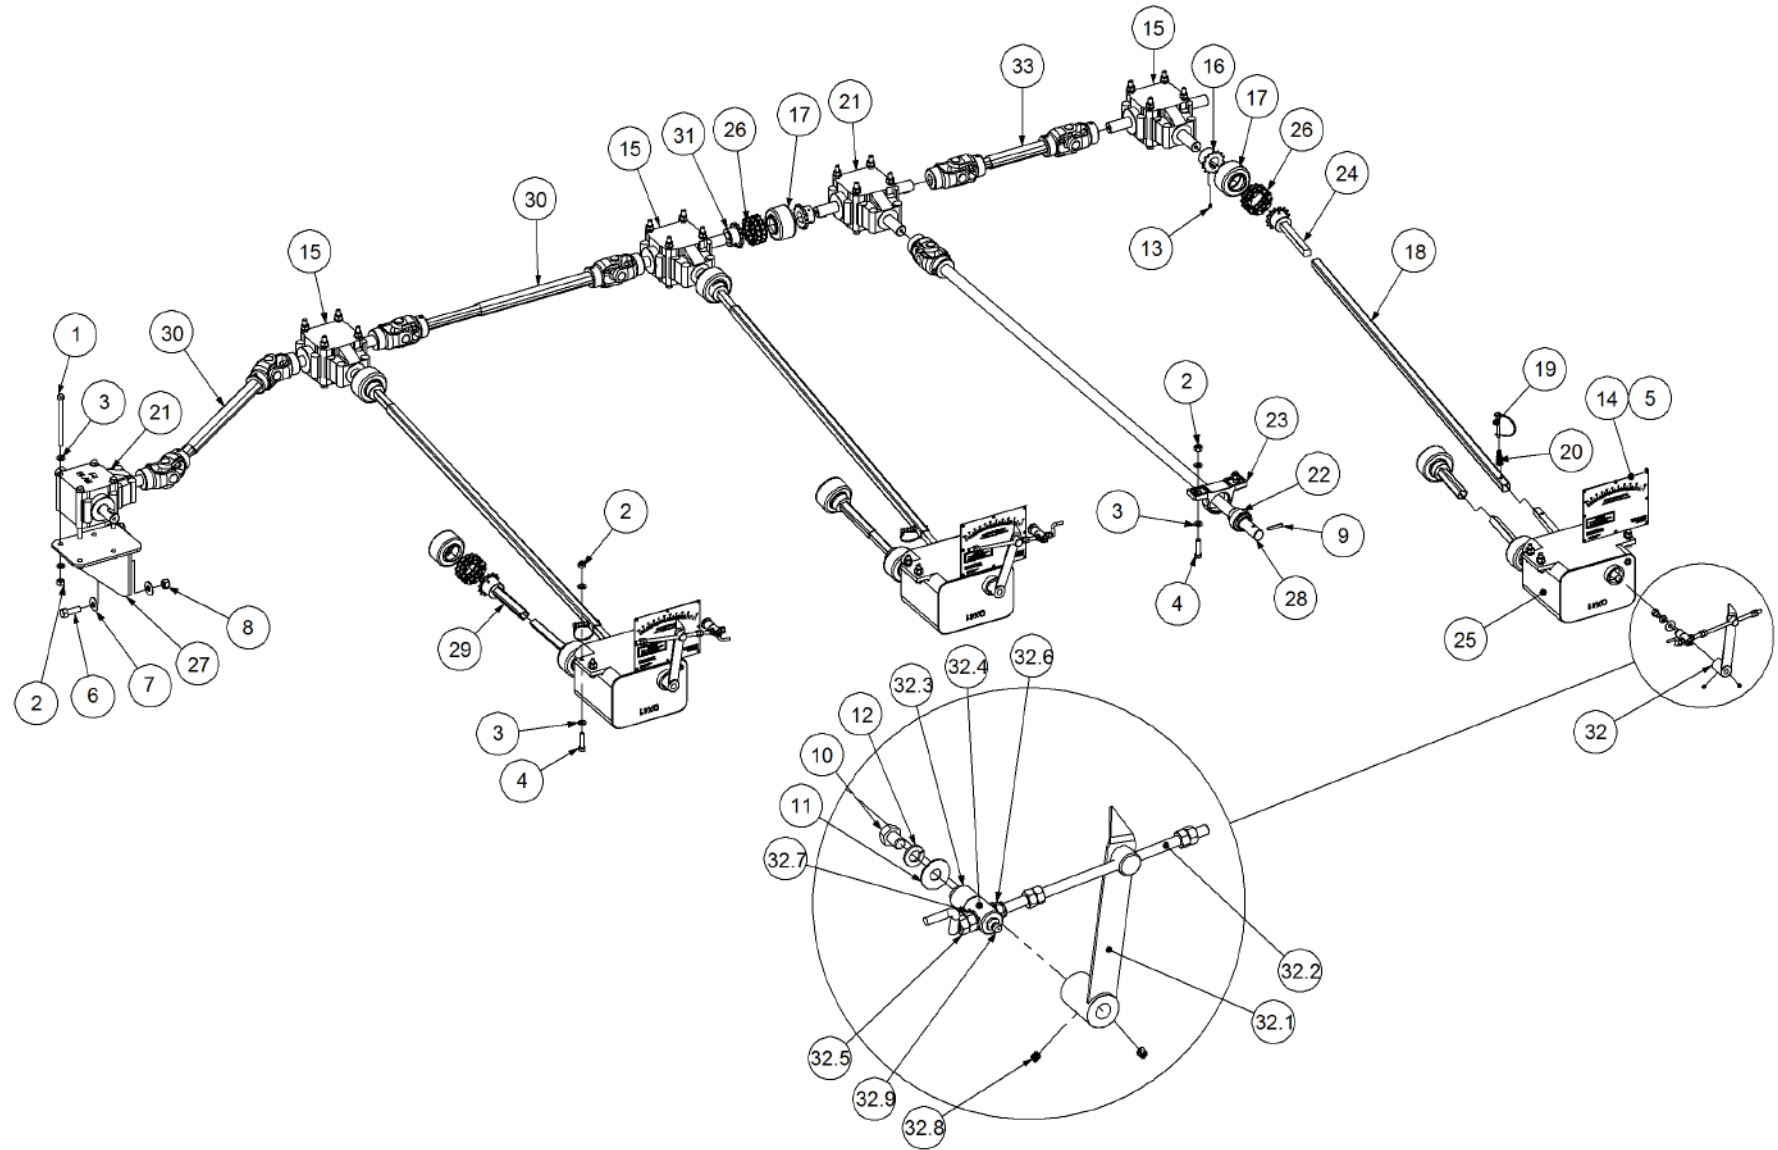

Key	Part Number	Description	Qty
-----	-------------	-------------	-----

P/N 290603000 Drive Kit - Ground Drive

Key	Part Number	Description	Qty	Key	Part Number	Description	Qty
1	000101255	Bolt Hex Hd 3/8" UNC x 5"	20	31	127120141	Sprocket (Steel) 1/2"BS x 14T - 25 ID	2
2	030130101	Nut 3/8" UNC Nyloc	34	32	209600000	Calibration Adjustment Kit	3
3	035110191	Flat Washer 3/8" ID	68	32.1	209600005	Calibration Indicator	1
4	000100385	Bolt Hex Hd 3/8" UNC x 1-1/2"	14	32.2	209600001	Indicator Adjusting Screw	1
5	094103001	Pop Rivet 1/8" Aluminium	24	32.3	209600004	Adaptor	1
6	000130385	Bolt Hex Hd 1/2" UNC x 1-1/2"	2	32.4	209600007	Swivel Screw	1
7	035113250	Flat Washer 1/2" ID	4	32.5	030110081	Nut 5/16" UNC	6
8	030130131	Nut 1/2" UNC Nyloc	2	32.6	030130081	Nut 5/16" UNC Nyloc	1
9	090106038	Roll Pin 1/4" x 1-1/2"	1	32.7	035108161	Flat Washer 5/16" ID	2
10	000100135	Bolt Hex Hd 3/8" UNC x 1/2"	3	32.8	013110606	Grub Screw 1/4" UNC x 1/4"	2
11	035110251	Flat Washer 3/8" ID	3	32.9	111206000	Grease Nipple 1/4" UNF	1
12	036110000	Spring Washer 3/8" ID	3	33	131210420	Drive Shaft & Universal	1
13	013110606	Grub Screw 1/4" UNC x 1/4"	7				
14	192017514	Calibration Dial	3				
15	130010111	Gearbox - Ratio 3.25:1	3				
15.1	130025477	Seal 25 ID - Gearbox	3				
16	290000034	Sprocket (Plastic) 1/2" BS x 14T - 25 ID	3				
17	131000004	Chain Boot	7				
18	290601080	Drive Tube	3				
19	095306050	Lynch Pin 1/4"	3				
20	124112032	Spring - Compression	3				
21	130010006	Gearbox - Ratio 1:1	2				
21.1	130025477	Seal 25 ID - Gearbox	3				
22	135520525	Bearing - 1" ID	1				
23	136420500	Bearing Housing - Pillow Block	1				
24	290000007	Drive Shaft w/- Sprocket - 170 Lg	3				
25	290000030	Zero Max QX41 w/- Sprockets & Shafts	3				
26	125412120	Chain 1/2" BS Duplex 13L	7				
27	212602022	Gearbox Mount	1				
28	290602055	Crank Shaft w/- Universal	1				
29	290000009	Drive Tube w/- Sprocket - 150 Lg	3				
30	131210570	Drive Shaft & Universal	2				