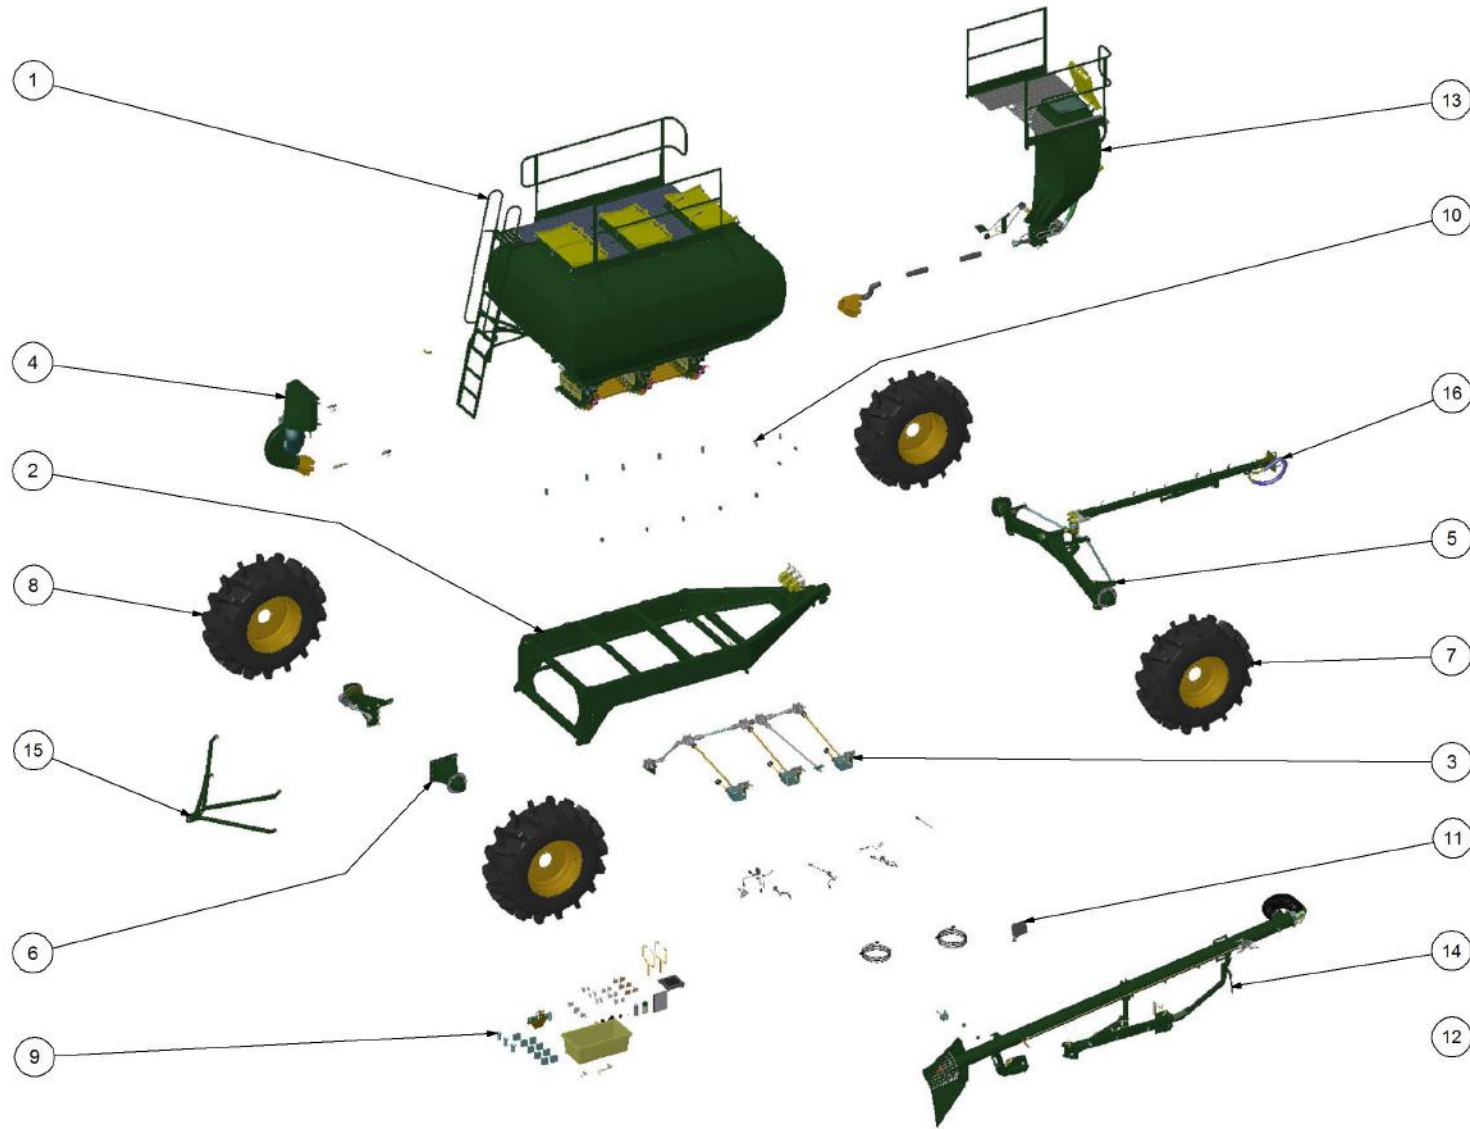

Simplicity
A U S T R A L I A

Parts Manual

TQS - Trailing Quad Steerable Air Seeder

12000 TQS3

P/N 12000 TQS3

12000 TQS 3 Bin Air Seeder

Key	Part Number	Description	Code	Key	Part Number	Description	Code
1	200123000	Bin Assembly - 12000 3 Bin	(Std)	15	234000000	Harrow Hitch Assy	(Opt Extra)
2	214603040	Chassis Kit - TQS 3 Bin	(Std)	16	233260100	Universal Hitch Assy w/- U Bolts	(Opt Extra)
2	214603240	Chassis Kit - TQS 3 Bin - Xtra Steer	(Opt)	16	233260145	Universal Hitch Assy w/- Adaptor Plate	(Opt Extra)
3	290603000	Drive Kit - Ground Drive	(Std)	16	305100100	Rear Pull Assy - Allrounder	(Opt Extra)
3	290603002	Drive Kit - Linear Control	(Opt)				
3	290603001	Drive Kit - Electric Drive	(Opt)				
4	250000003	Blower Kit - Rexroth	(Std)				
4	250000103	Blower Kit - Rexroth w/- Diverter Valve	(Opt)				
4	250000002	Blower Kit - Volvo	(Opt)				
4	250000102	Blower Kit - Volvo w/- Diverter Valve	(Opt)				
5	230123000	Steerable Axle 12000 Assembly 3.0m	(Std)				
5	230123100	Axle Assy - Xtra Steer	(Opt)				
6	248120000	Axle Hub & Stub Kit - 6.5T (8 stud) x 3.2m	(Std)				
6	248124000	Axle Hub & Stub Kit - 6.5T (8 stud) x 3.0m	(Opt)				
7	248000004	Wheel Kit - 23.1 x 30 Tyre - 8 stud	(Std)				
7	248000007	Wheel Kit - 24.5 x 32 Tyre - 8 Stud	(Opt)				
8	248000007	Wheel Kit - 24.5 x 32 Tyre - 8 Stud	(Std)				
8	248000011	Wheel Kit - 30.5 x 32 Tyre - 8 Stud	(Opt)				
8	248000008	Wheel Kit - 30.5 x 32 Tyre - 10 Stud	(Opt)				
9	291600005	Dispatch Kit - Ground Drive	(Std)				
10	156590005	Stauff Clamp Kit	(Std)				
11	290246500	Monitor & Harness Kit - Eagle 3 Bin	(Std)				
11	290103457	Monitor & Harness Kit - Eagle 3 Bin w/- Actuator	(Opt)				
11	290103375	Monitor & Harness Kit - Eagle 3 Bin w/- Electric Drive	(Opt)				
11	290103100	Monitor & Harness Kit - X20 3 Bin w/- Actuator	(Opt)				
12	196612002	Decal '12000' Simplicity 1000 x 400mm	(Std)				
12	196042512	Decal - Assorted Instructions	(Std)				
12	196015020	Decal 'Wheat Sheaf Logo' 150 x 200	(Std)				
13	201600101	SSB Kit - 600L 1 Way Ground Drive	(Opt Extra)				
13	201600103	SSB Kit - 600L 2 Way Ground Drive	(Opt Extra)				
14	265902000	Auger Kit 8" - RH	(Opt Extra)				
14	265903000	Auger Kit 8" - LH	(Opt Extra)				