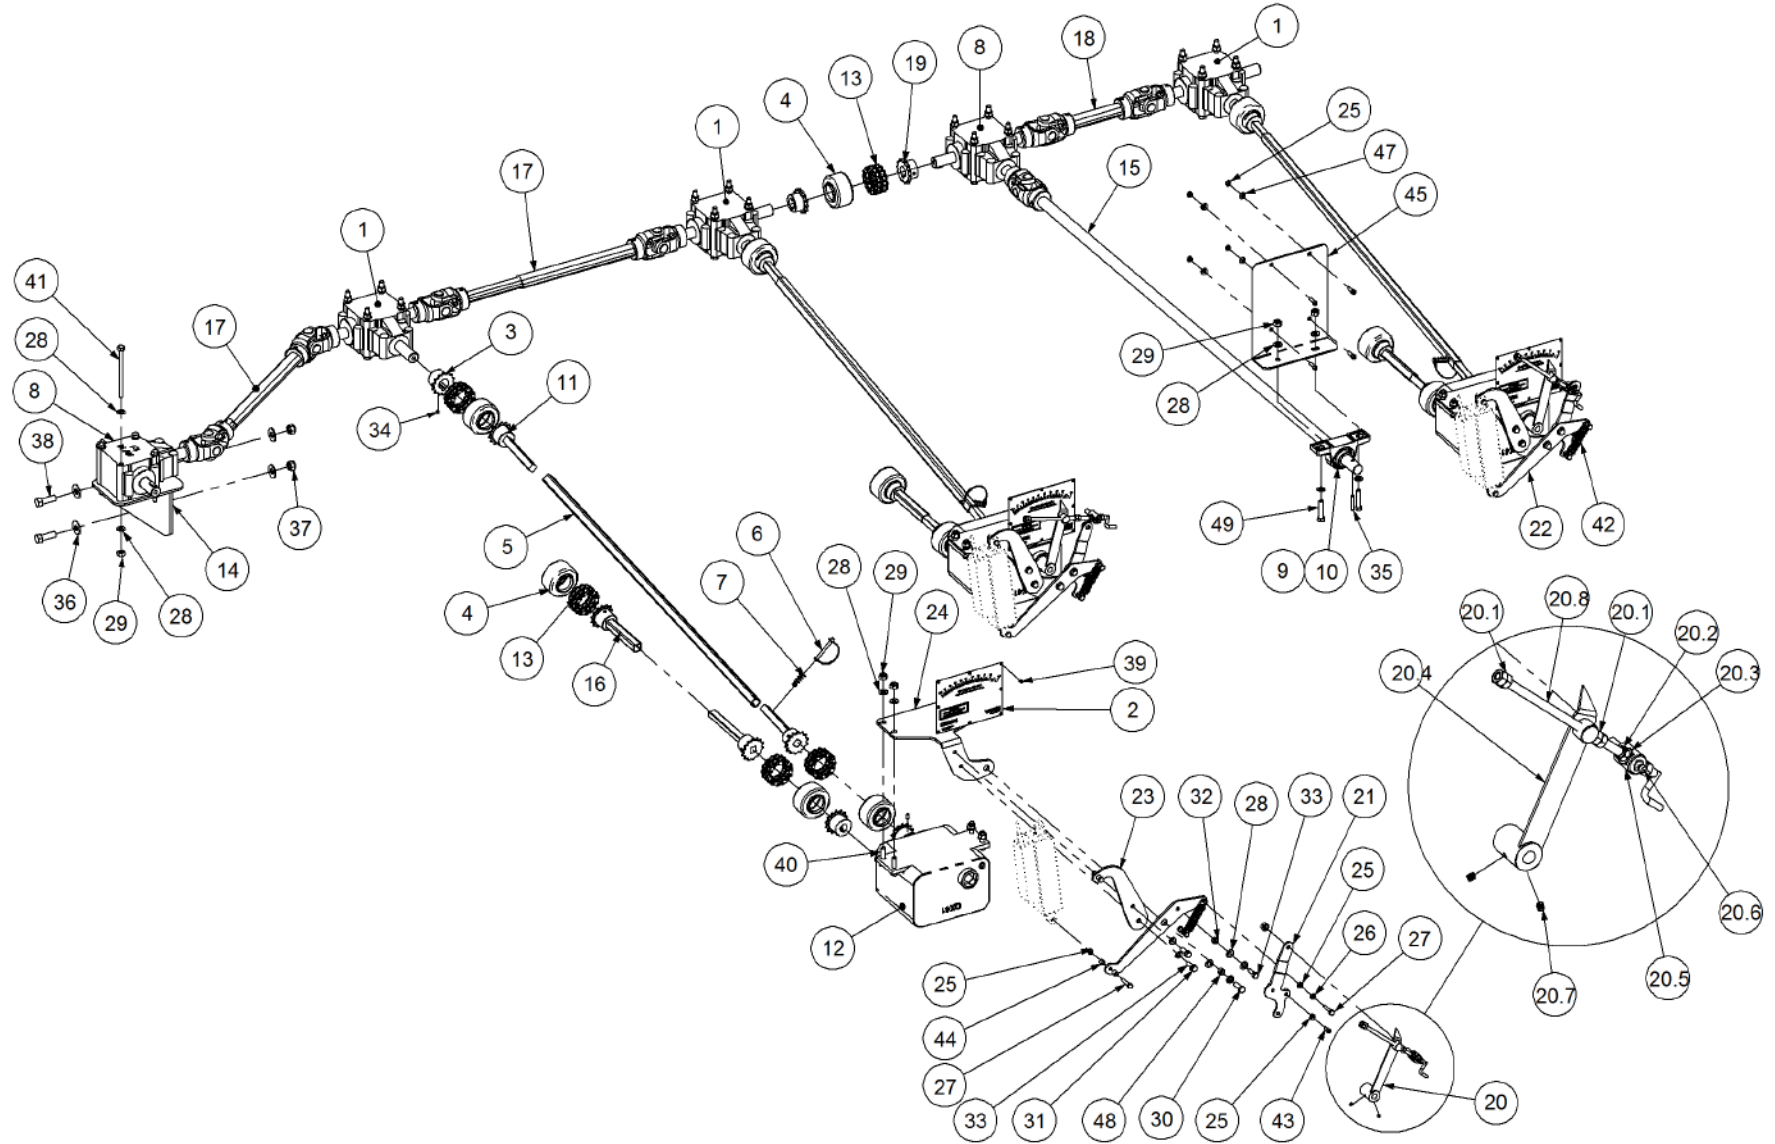

P/N 290603002 Drive Kit - Linear Control

Key	Part Number	Description	Qty	Key	Part Number	Description	Qty
1	130010111	Gearbox - Ratio 3.25:1	3	23	209601004	Actuator Top Arm	3
1.1	130025477	Seal 25 ID - Gearbox	3	24	209601002	Actuator Base Plate	3
2	192017514	Calibration Dial	3	25	030130061	Nut 1/4" UNC Nyloc	19
3	290000034	Sprocket (Plastic) 1/2" BS x 14T - 25 ID	3	26	030110061	Nut 1/4" UNC	6
4	131000004	Chain Boot	7	27	000060325	Bolt Hex Hd 1/4" UNC x 1-1/4"	12
5	290601080	Drive Tube	3	28	035110191	Flat Washer 3/8" ID	80
6	095306050	Lynch Pin 1/4"	3	29	030130101	Nut 3/8" UNC Nyloc	40
7	124112032	Spring - Compression	3	30	000100255	Bolt Hex Hd 3/8" UNC x 1"	3
8	130010006	Gearbox - Ratio 1:1	2	31	035108161	Flat Washer 5/16" ID	12
8.1	130025477	Seal 25 ID - Gearbox	3	32	030130081	Nut 5/16" UNC Nyloc	9
9	135520525	Bearing - 1" ID	1	33	000080255	Bolt Hex Hd 5/16" UNC x 1"	9
10	136420500	Bearing Housing - Pillow Block	1	34	013110606	Grub Screw 1/4" UNC x 1/4"	7
11	290000007	Drive Shaft w/- Sprocket - 170 Lg	3	35	090106038	Roll Pin 1/4" x 1-1/2"	1
12	290000030	Zero Max QX41 w/- Sprockets & Shafts	3	36	035113250	Flat Washer 1/2" ID	4
13	125412120	Chain 1/2" BS Duplex 13L	7	37	030130131	Nut 1/2" UNC Nyloc	2
14	212602022	Gearbox Mount	1	38	000130385	Bolt Hex Hd 1/2" UNC x 1-1/2"	2
15	290602055	Crank Shaft w/- Universal	1	39	094103001	Pop Rivet 1/8" Aluminium	24
16	290000009	Drive Tube w/- Sprocket - 150 Lg	3	40	000100385	Bolt Hex Hd 3/8" UNC x 1-1/2"	12
17	131210570	Drive Shaft & Universal	2	41	000101255	Bolt Hex Hd 3/8" UNC x 5"	20
18	131210420	Drive Shaft & Universal	1	42	124148050	Spring - Tension	3
19	127120141	Sprocket (Steel) 1/2"BS x 14T - 25 ID	2	43	010106012	Cap Screw 1/4" UNC x 1/2"	3
20	209601001	Linear Calibration Adjustment Kit	3	44	209601006	Bush	12
20.1	030110081	Nut 5/16" UNC	6	45	214602044	Chassis Mount - KEE Control Unit	1
20.2	030130081	Nut 5/16" UNC Nyloc	1	46	010106019	Cap Screw 1/4" UNC x 3/4"	4
20.3	035108161	Flat Washer 5/16" ID	2	47	035106151	Flat Washer 1/4" ID	4
20.4	209600005	Calibration Indicator	1	48	208400076	Indent Plate Spacer - 4 Way	3
20.5	290601007	Screw Swivel	1	49	000100445	Bolt Hex Hd 3/8" UNC x 1-3/4"	2
20.6	111206000	Grease Nipple 1/4" UNF	1				
20.7	013110606	Grub Screw 1/4" UNC x 1/4"	2				
20.8	209600001	Indicator Adjusting Screw	1				
21	209601005	Actuator Spring Arm	3				
22	209601003	Actuator Main Arm	3