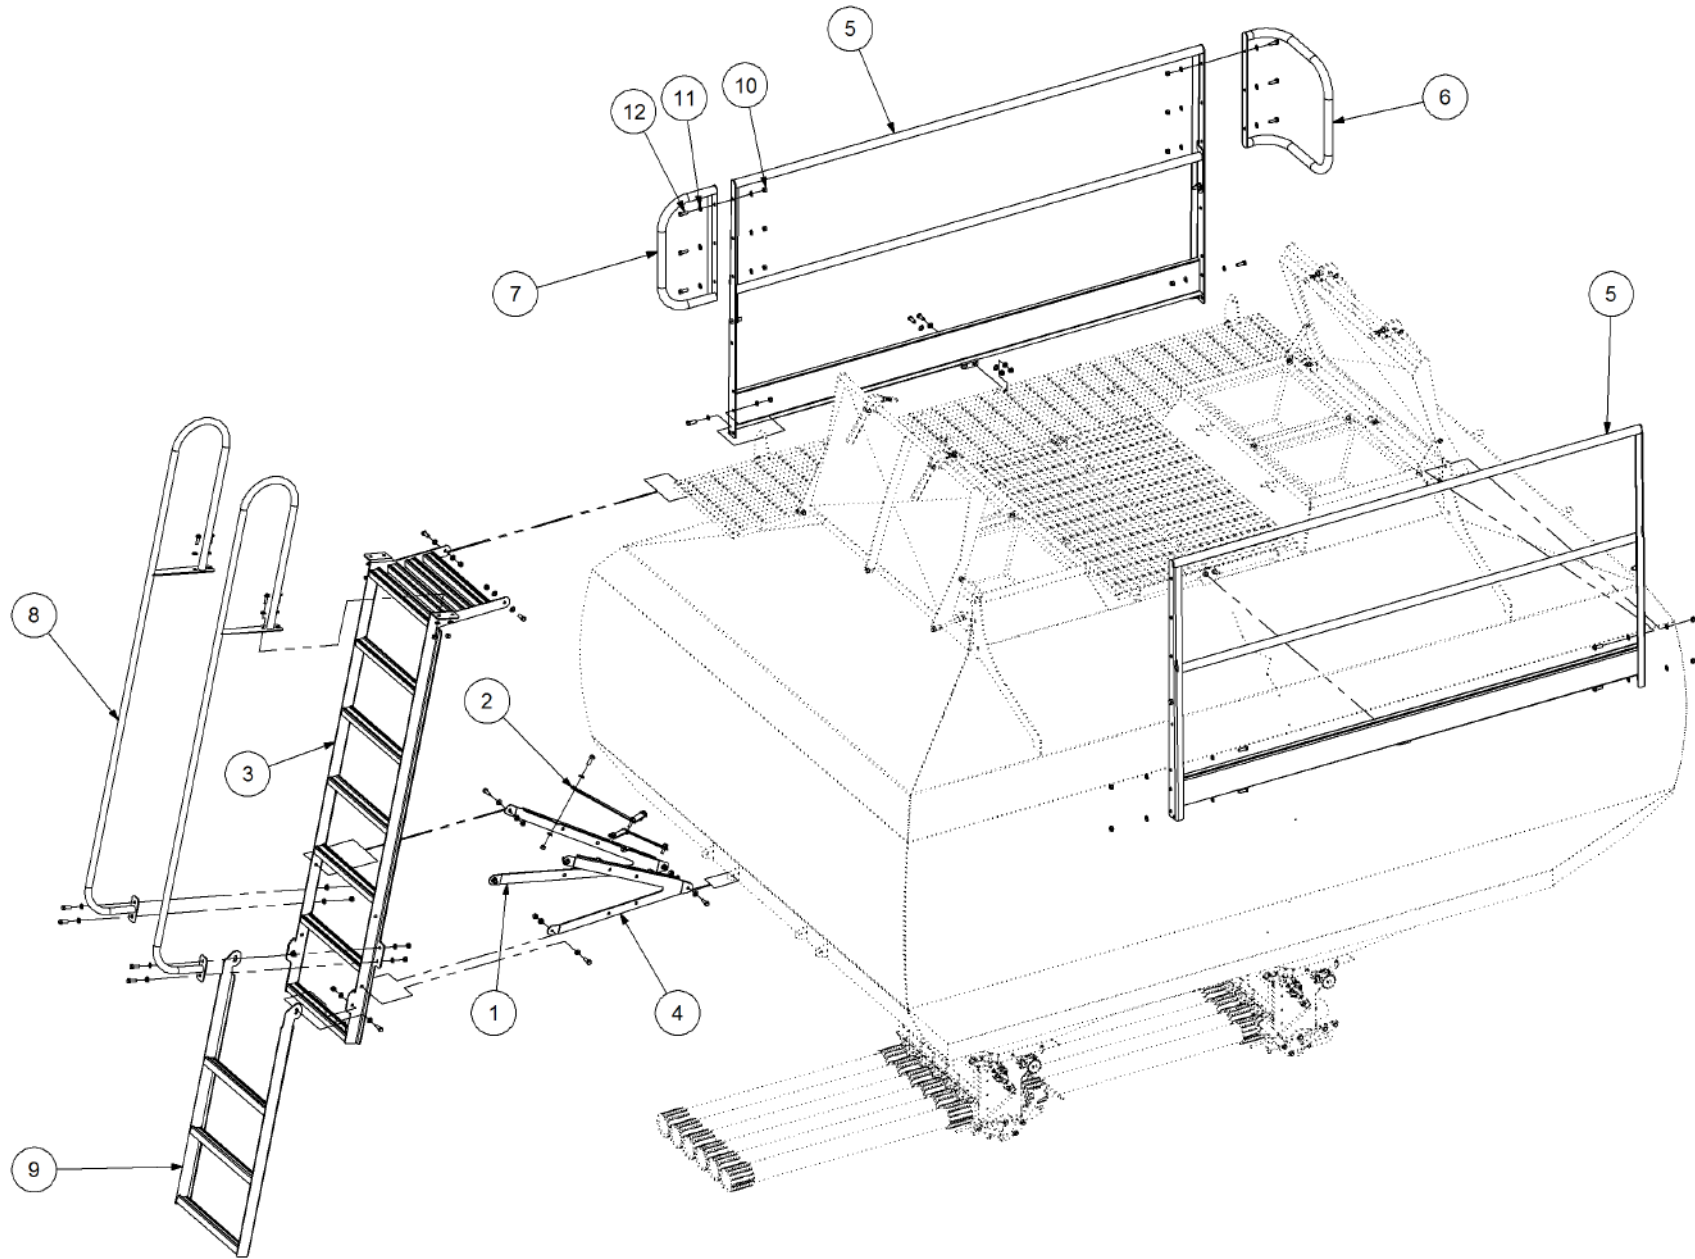

P/N 200123210 Handrail Kit - 12000 3 Bin

Key	Part Number	Description	Qty
1	202123001	Ladder Stay - LH	1
2	202600006	Ladder Cross Stay	2
3	202125001	Ladder	1
4	202123002	Ladder Stay - RH	1
5	206602081	Handrail Assy	2
6	206602052	Handrail End - Return	1
7	206602053	Handrail End - Straight	1
8	202602005	Ladder Handrail - LH	2
9	202120001	Ladder Extension - 3 Step	1
10	080121000	Nut M10 Nyloc	39
11	085110000	Flat Washer 10 ID	78
12	050100308	Bolt Hex Hd M10 x 30	39

Key	Part Number	Description	Qty