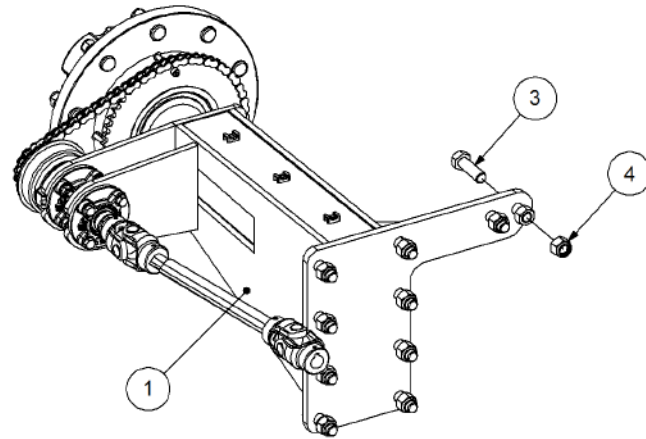

P/N 248121000

Axle Hub & Stub Kit - 15T (10 stud) x 3.2m

Key	Part Number	Description	Qty
1	240120000	Axle Hub & Stub - Drive - 15T (10 stud) x 3.2m	1
2	241120001	Axle Hub & Stub - Lazy - 15T (10 stud) x 3.2m	1
3	000190638	Bolt Hex Hd 3/4" UNC x 2-1/2"	20
4	030130191	Nut 3/4" UNC Nyloc	20

Key	Part Number	Description	Qty