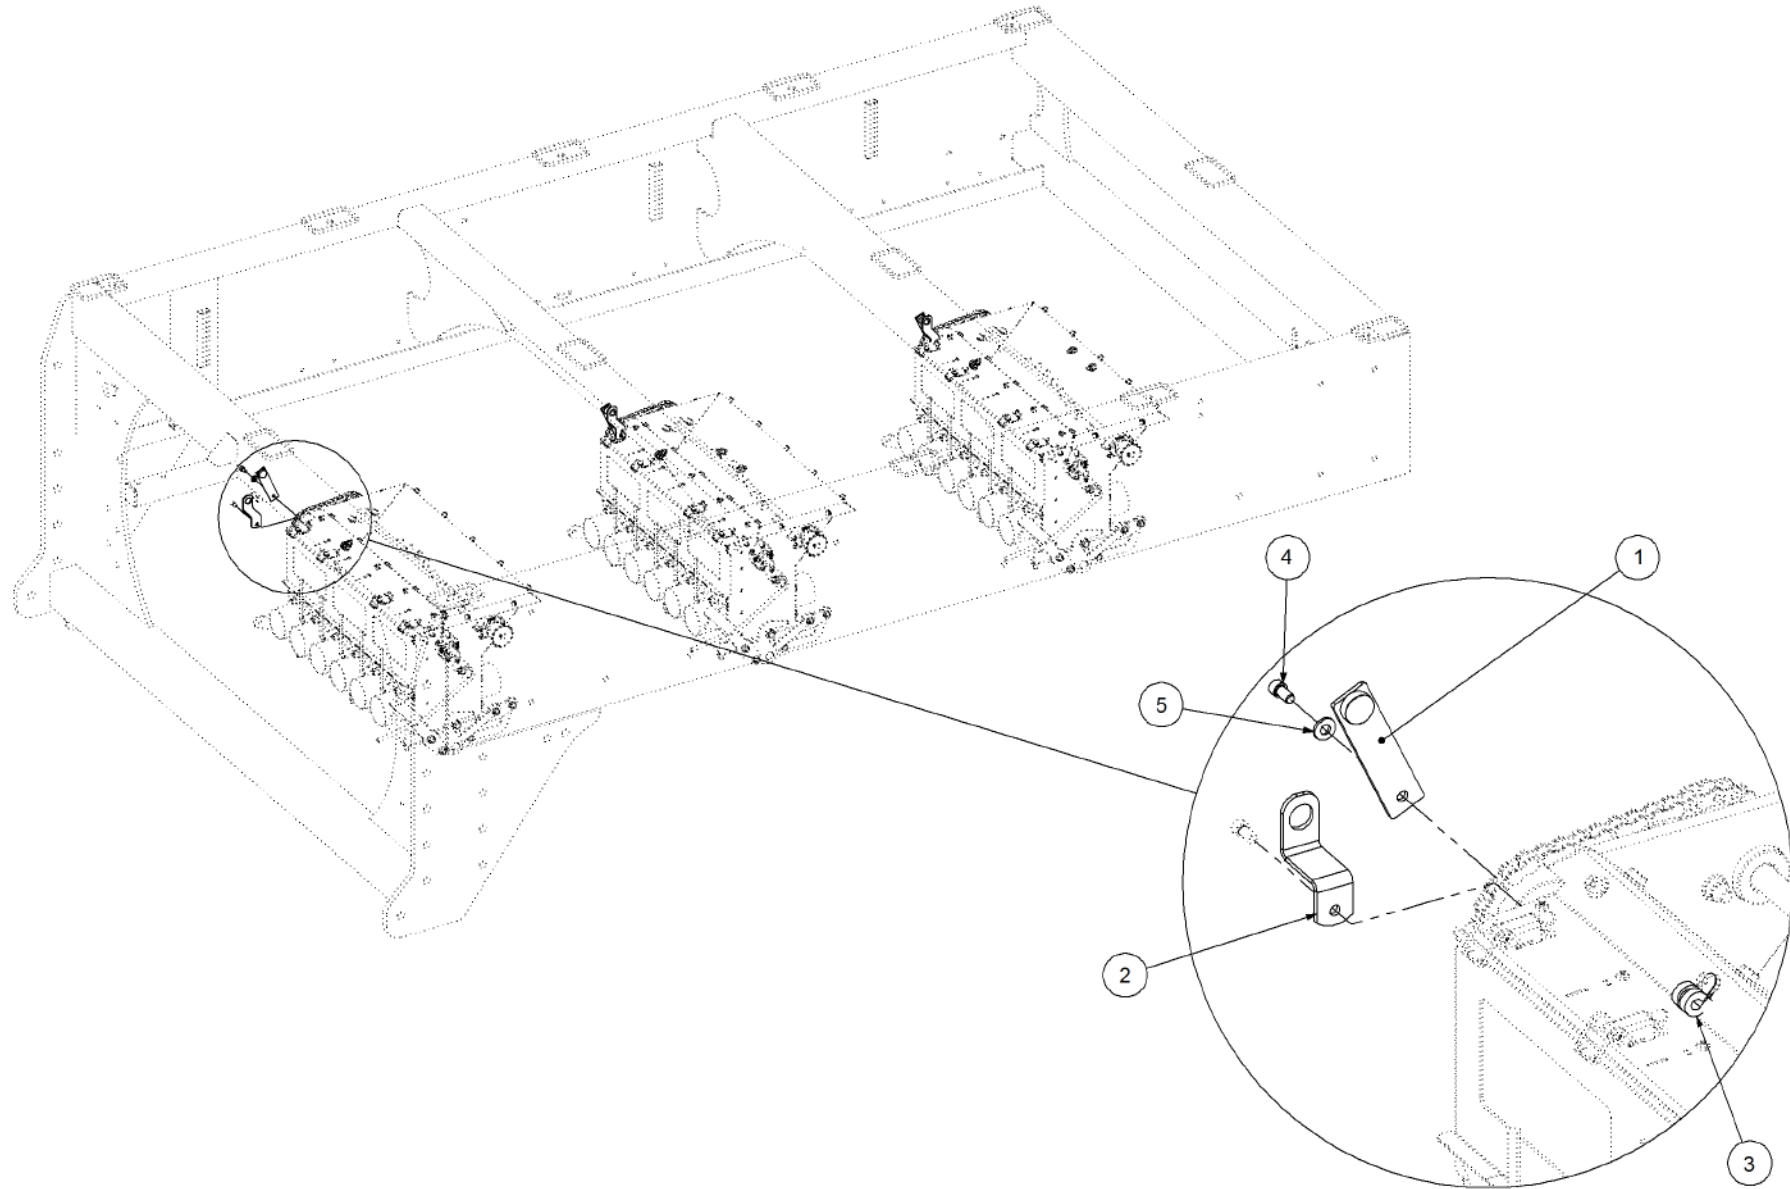

P/N 290000108   Sensor Mount Kit - 3 Bin (Electric)

Key	Part Number	Description	Qty	Key	Part Number	Description	Qty
1	208400142	Mount Plate - Single Magnet	3				
2	208400140	Sensor Bracket - KEE	3				
3	115001350	Cable Clamp 10mm	3				
4	010106012	Cap Screw 1/4" UNC x 1/2"	3				
5	035106151	Flat Washer 1/4" ID	3