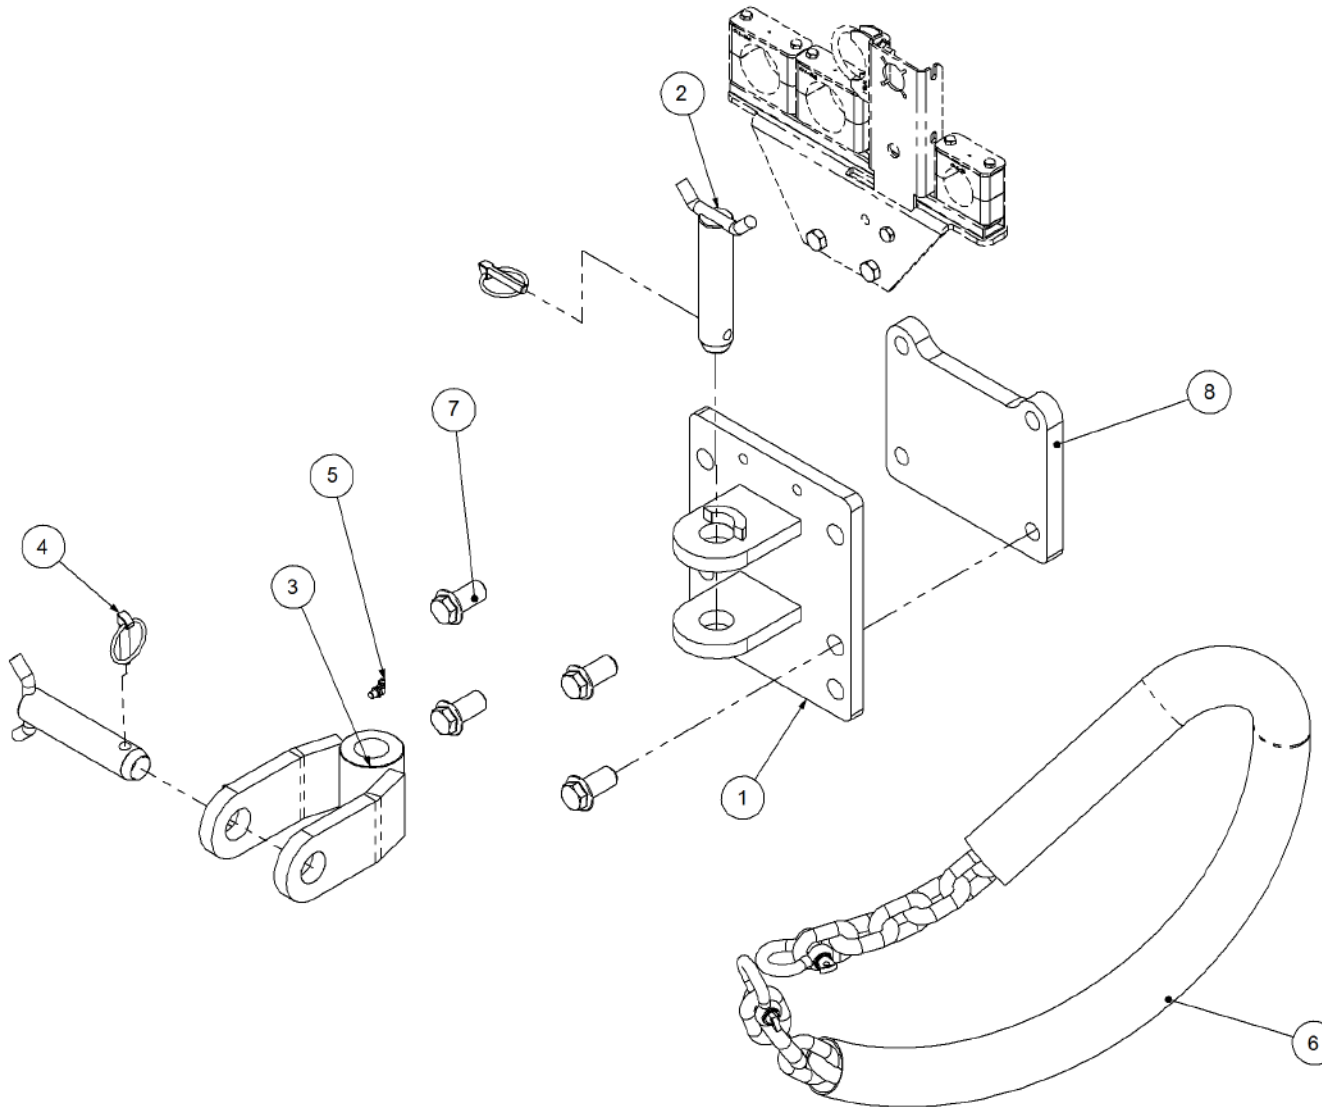

P/N 233260145 Universal Hitch Assy w/- Adaptor Plate

Key	Part Number	Description	Qty
1	233260141	Universal Pull	1
2	233260117	Hitch Pin	2
3	233330165	Clevis	1
4	095110036	Lynch Pin 3/8"	2
5	111206750	Grease Nipple 1/4" UNF - 75°	1
6	230603025	Safety Chain Assy	1
7	054200409	Bolt Hex Hd M20 x 40 Durlok	4
8	233260113	Adaptor Plate	1

Key	Part Number	Description	Qty