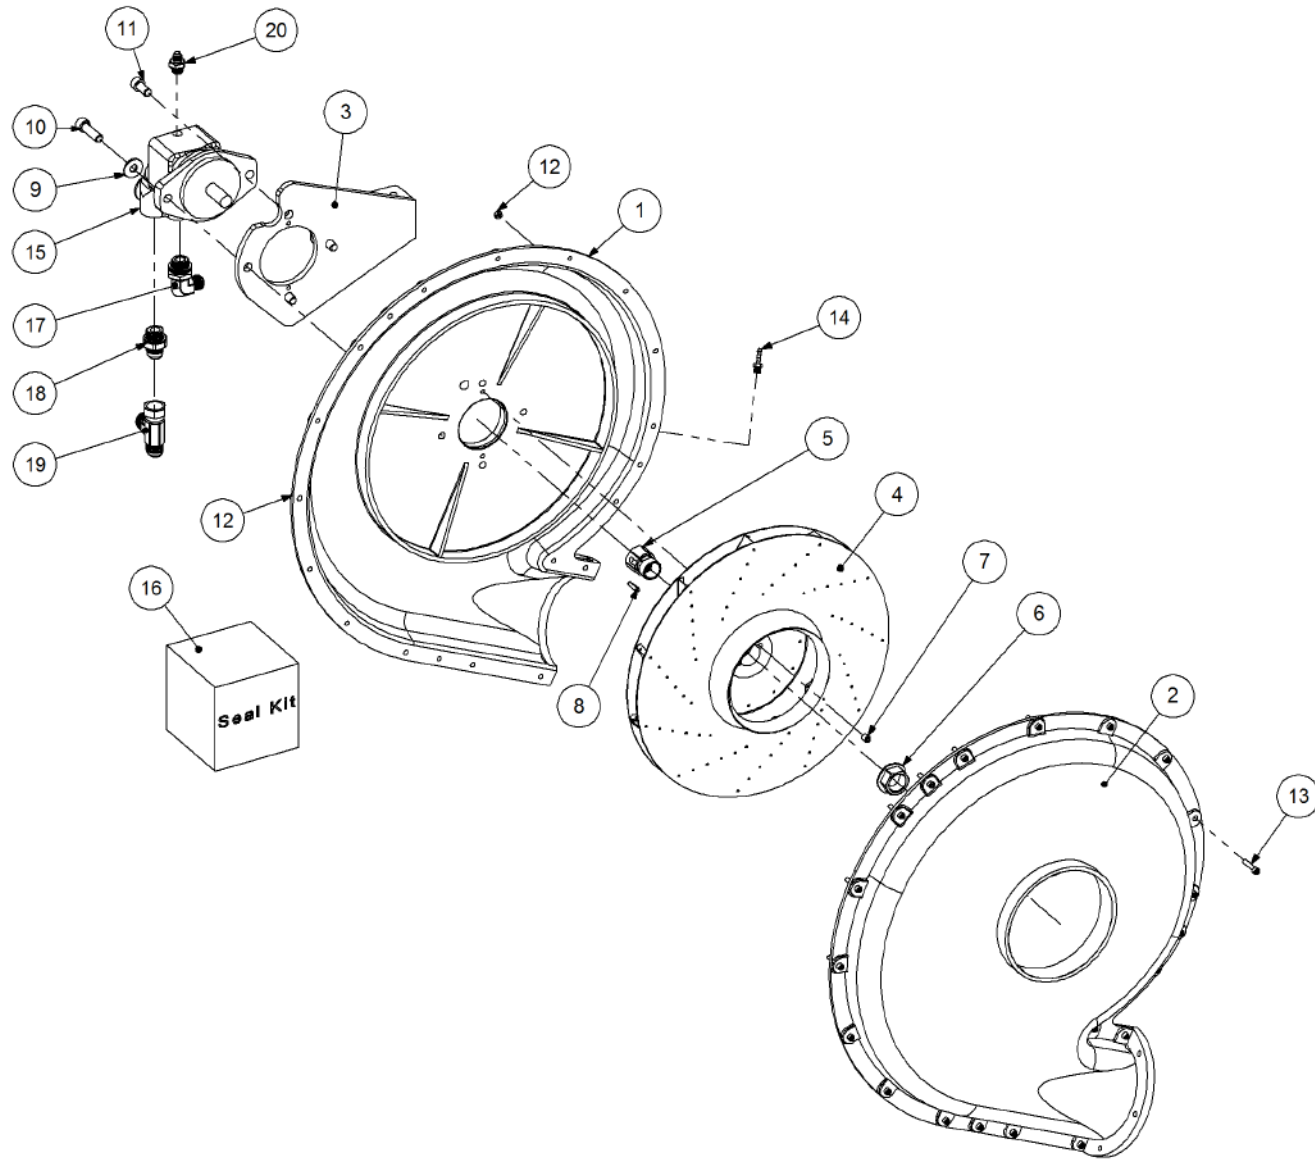

P/N 250902003 Blower - Volvo (90 Deg)

Key	Part Number	Description	Qty
1	259000006	Blower Housing - Drive Side	1
2	259000003	Blower Housing - Intake Side	1
3	259000021	Blower Mount	1
4	259000010	Blower Impeller	1
5	259000032	Blower Taper Bush - 20mm	1
6	259000030	Blower Taper Bush Nut	1
7	013121012	Grub Screw 3/8" UNC x 1/2" (Oval)	2
8	090106025	Roll Pin 1/4" x 1"	2
9	035113250	Flat Washer 1/2" ID	2
10	010113045	Cap Screw 1/2" UNC x 1-3/4"	2
11	010113025	Cap Screw 1/2" UNC x 1"	2
12	030130061	Nut 1/4" UNC Nyloc	20
13	010106032	Cap Screw 1/4" UNC x 1-1/4"	20
14	106030302	Fitting - Connector 3/16" BspM x 1/8" Hose	1
15	259111032	Hydraulic Motor - Volvo	1
16	259000060	Seal & Backup Washer Kit suits Volvo	1
17	15210-12C4OMX-S	Fitting - Elbow 90° 7/8" JicM x 3/4" BspM	1
18	15212F4OMX-S	Fitting - Connector 1-1/16" JicM x 3/4" BspM	1
19	15212R6X-S	Fitting - Tee 1-1/16" JicM x 1-1/16" JicM x 1-1/16" JicF	1
20	1526-6F4OMXS	Fitting - Connector 9/16" JicM x 3/8" BspM	1

Key	Part Number	Description	Qty