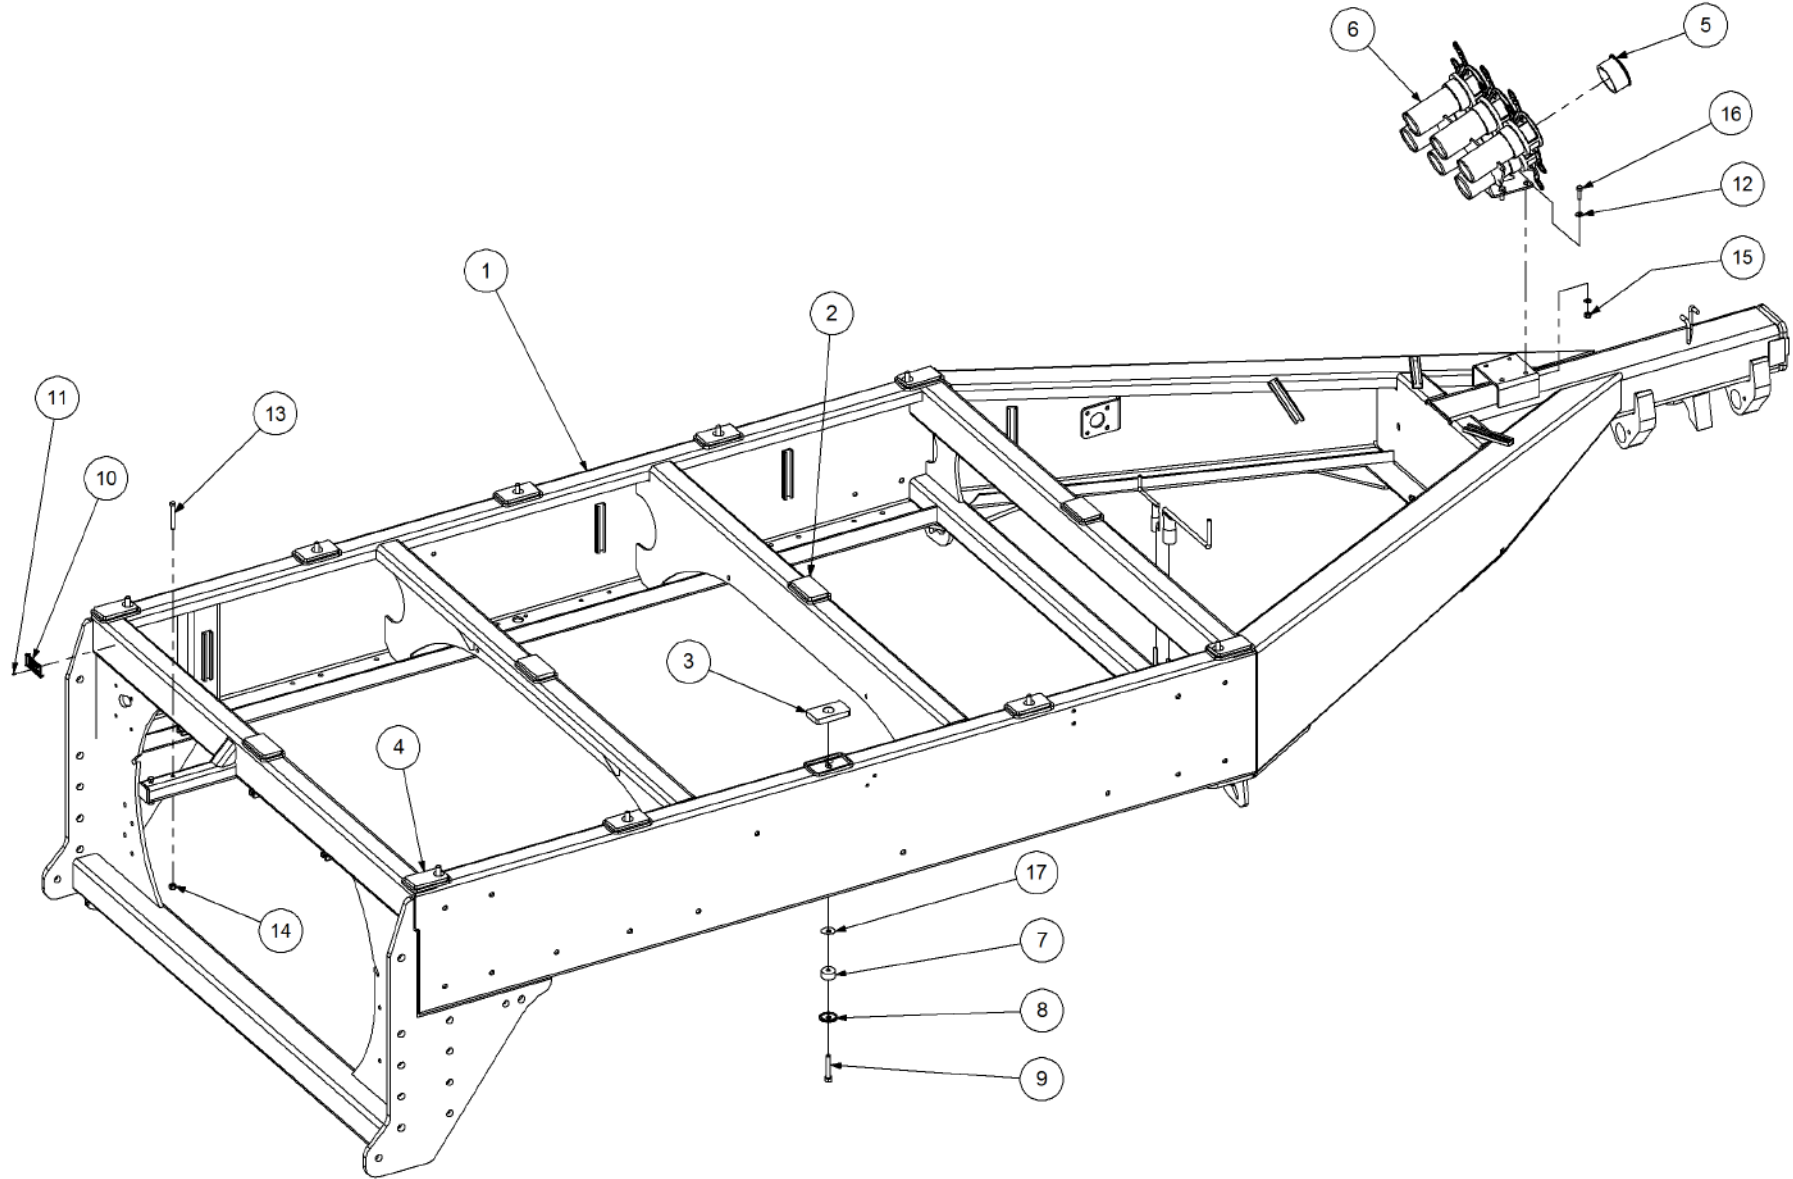

P/N 214603240

Chassis Kit - TQS 3 Bin - Xtra Steer

Key	Part Number	Description	Qty
1	214603200	Chassis Kit - TQS 3 Bin	1
2	197116213	Bin Pad	4
3	219001001	Bin Pad - Centre Hole	6
4	219001002	Bin Pad - End Hole	4
5	108000075	Plug - 3" Female	6
6	214602026	Breakaway & Coupling Assy	1
7	197401320	Bin Rubber - 13 ID x 40 OD x 20	10
8	219000001	Cupped Washer	10
9	000130705	Bolt Hex Hd 1/2" UNC x 2-3/4"	10
10	196008038	Serial Number Plate	1
11	059610000	Drive Screw 6g x 3/8"	4
12	085110000	Flat Washer 10 ID	8
13	000100755	Bolt Hex Hd 3/8" UNC x 3"	2
14	030130101	Nut 3/8" UNC Nyloc	2
15	080121000	Nut M10 Nyloc	4
16	050100308	Bolt Hex Hd M10 x 30	4
17	035101238	Flat Washer 1/2" ID	10

Key	Part Number	Description	Qty