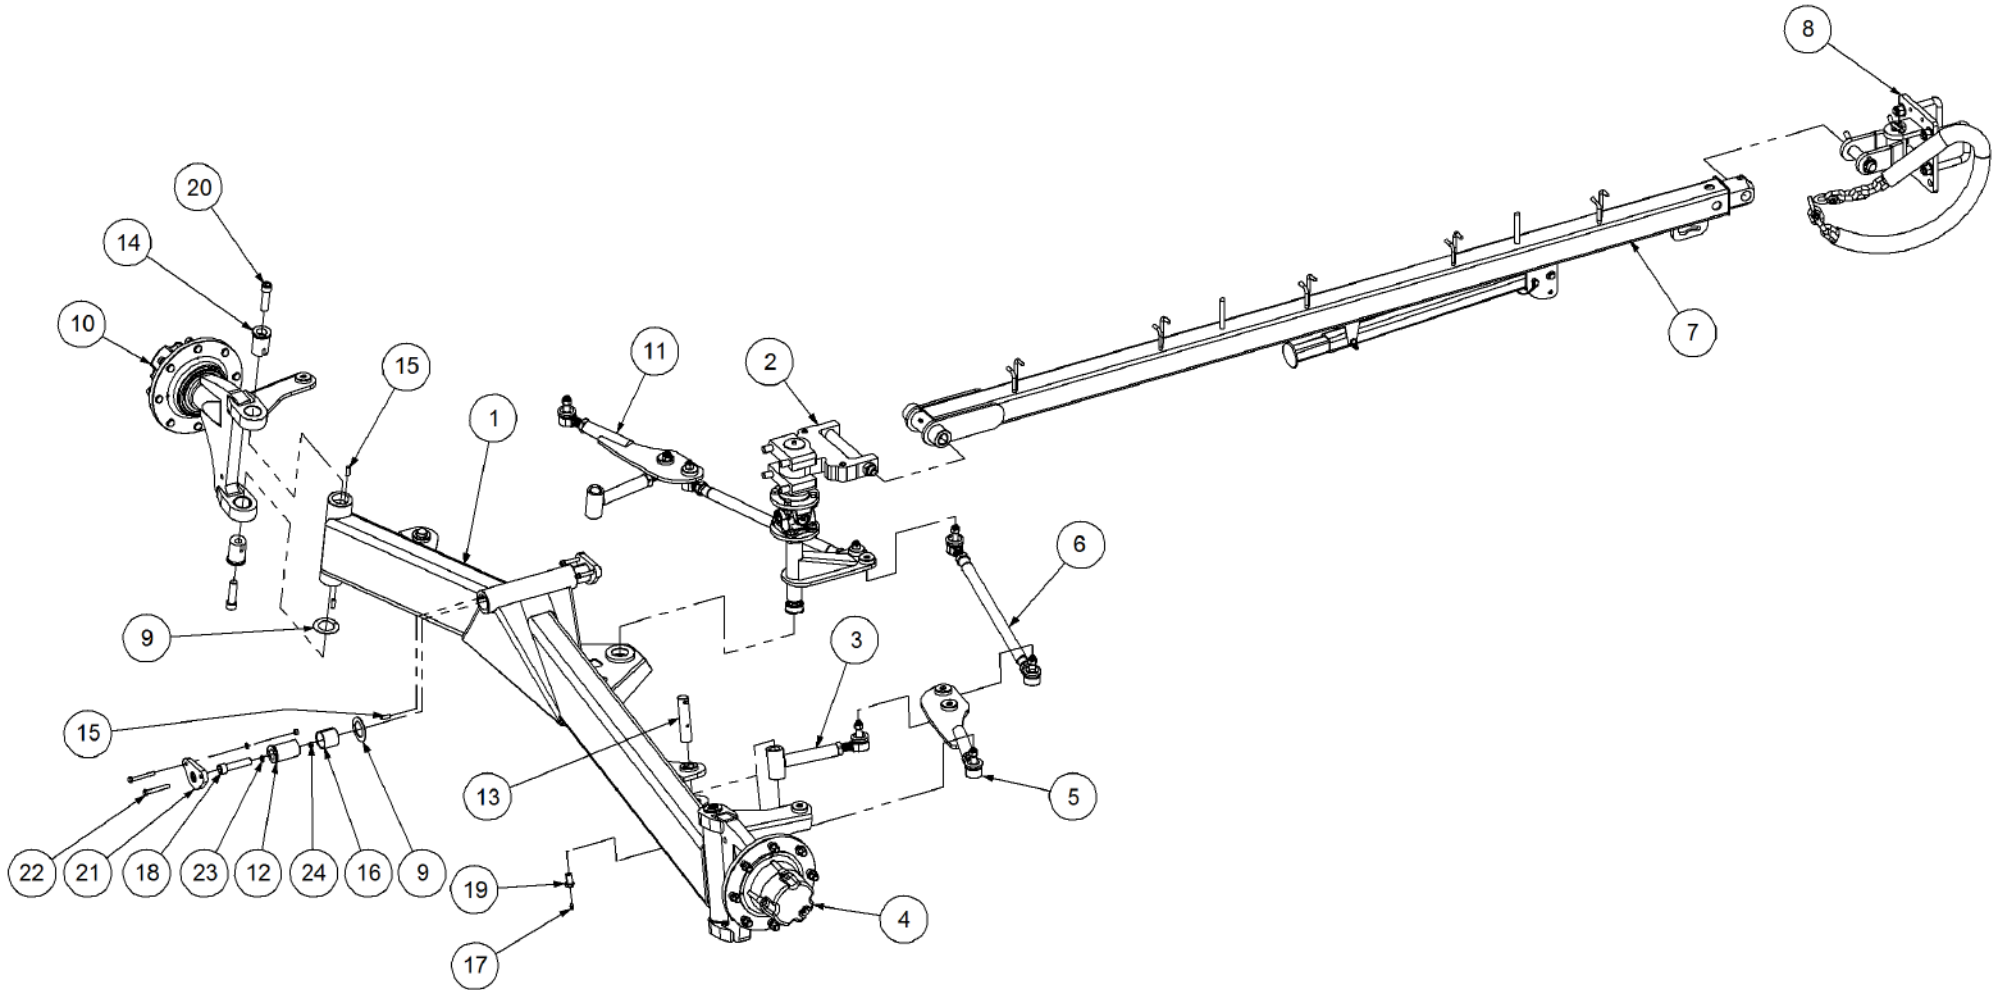

P/N 230123100 Axle Assy - Xtra Steer

Key	Part Number	Description	Qty
1	230603201	Rock Axle - Xtra Steer	1
2	230605115	Steering Yoke Assy - Xtra Steer	1
3	230606015	Secondary Lever Assy	2
4	230123010	Stub Axle Assy - 12000 RH	1
5	230606016	Link Assy - RH	1
6	230603123	Tie Rod Assy - Xtra Steer	2
7	235600110	Pull Assy	1
8	233260100	Universal Hitch Assy w/- U Bolts	1
9	138132093	Thrust Washer 2" ID x 0.093"	3
10	230123020	Stub Axle Assy - 12000 LH	1
11	230606022	Link Assy - LH	1
12	230603007	Pivot Pin - Rock Axle	2
13	491700200	Pin Assy	2
14	230603004	Pivot Pin - Stub Axle	4
15	090210030	Dowel Pin 10 Dia x 30	6
16	137131031	Bush Teflon 50 ID x 50 Lg	2
17	111506000	Grease Nipple 1/4" - Straight	2
18	061120090	Cap Screw M20 x 90	2
19	491700206	Bolt M16 x 30 Durluk - Greasable	2
20	061120080	Cap Screw M20 x 80	4
21	230603017	Safety Cap - Axle Pivot	2
22	050100808	Bolt Hex Hd M10 x 80	4
23	086110000	Spring Washer 10 ID	4
24	080111000	Nut M10	4

Key	Part Number	Description	Qty