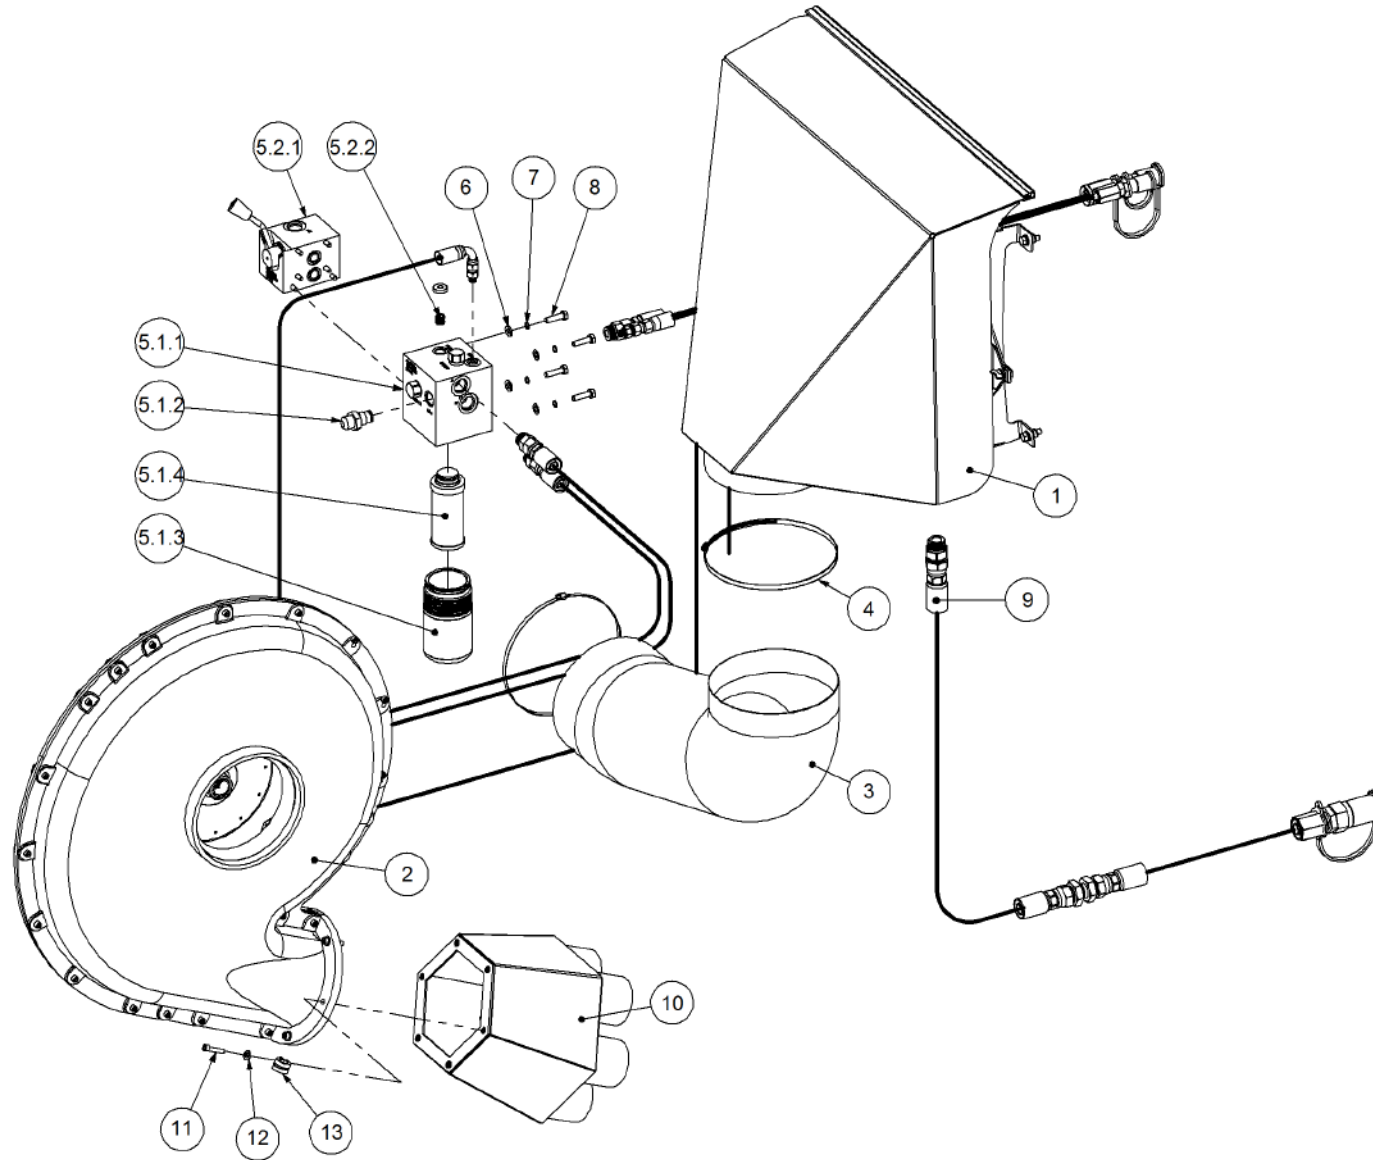

P/N 250000103 Blower Kit - Rexroth w/- Diverter Valve

Key	Part Number	Description	Qty
1	205600010	Cooler Assy	1
2	251902000	Blower - Rexroth	1
3	205001000	Hose - 8" Nyladuct	1
4	101178229	Hose Clamp - 178 - 229	2
5	254000006	Anti Cavity Manifold & Diverter Valve	1
5.1	254000002	Anti Cavity Manifold	1
5.1.1	161000003	Anti Cavity Manifold	1
5.1.2	161000005	HI-VT Indicator	1
5.1.3	254000001	Filter Bowl	1
5.1.4	159424400	Filter Element suits Anti Cavity Manifold - Blower Kit	1
5.2	254000003	Diverter Valve	1
5.2.1	161000004	Diverter Valve 6 Bolt Version	1
5.2.2	013451313	Fitting - Plug 1/4" BspM	1
6	085108000	Flat Washer 8 ID	4
7	086108000	Spring Washer 8 ID	4
8	050080308	Bolt Hex Hd M8 x 30	4
9	150000042	Hydraulic Hose & Fittings Kit	1
10	259602000	Blower Outlet - 6 Outlet	1
11	010106032	Cap Screw 1/4" UNC x 1-1/4"	6
12	035106151	Flat Washer 1/4" ID	6
13	115001351	Cable Clamp 18mm	1

Key	Part Number	Description	Qty