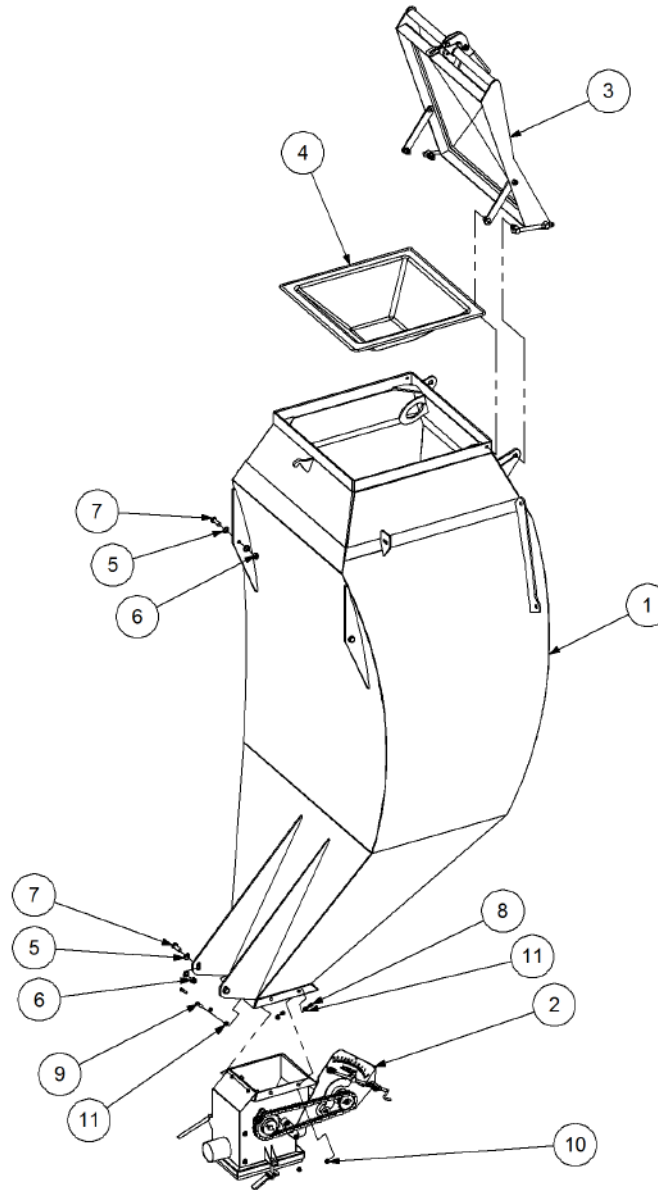

P/N 201600250 SSB Sub Assembly - 600L 1 Way Ground Drive

Key	Part Number	Description	Qty
1	201600001	Small Seeds Box - 600L	1
2	208102000	Metering Unit SSB - 1 Way Ground Drive	1
3	203150000	Lid Assy - Medium	1
4	203155001	Wire Basket	1
5	085110000	Flat Washer 10 ID	8
6	080121000	Nut M10 Nyloc	4
7	050100308	Bolt Hex Hd M10 x 30	4
8	010106012	Cap Screw 1/4" UNC x 1/2"	6
9	010106019	Cap Screw 1/4" UNC x 3/4"	2
10	030110061	Nut 1/4" UNC	6
11	035106151	Flat Washer 1/4" ID	8

Key	Part Number	Description	Qty