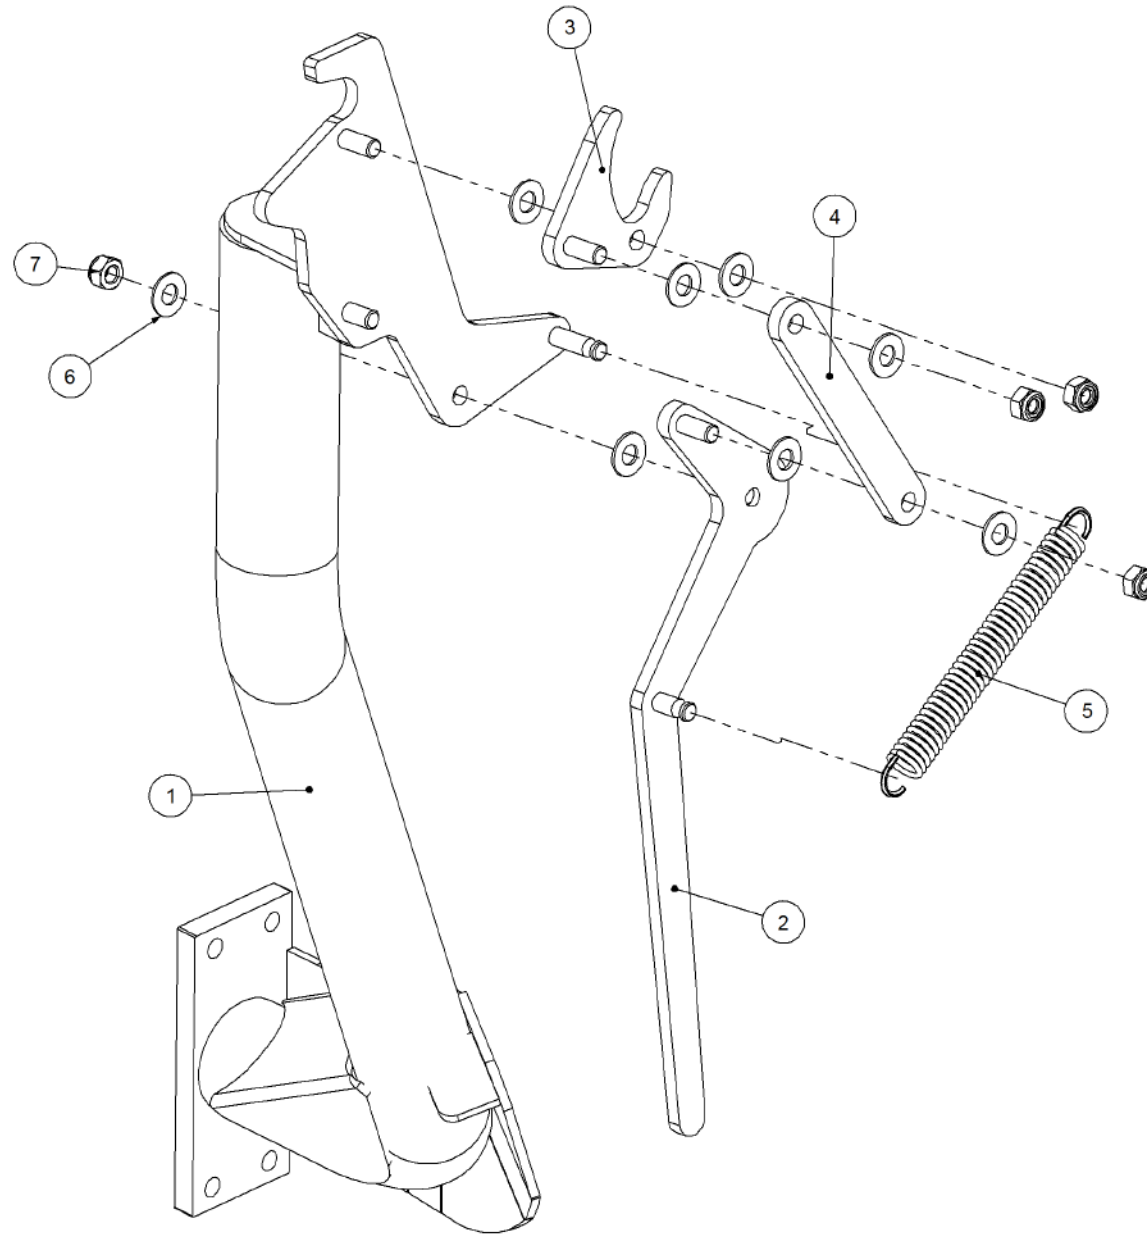

P/N 260902200 Front Mount Arm - RH

P/N 260902200

Front Mount Arm - RH

Key	Part Number	Description	Qty
1	260902001	Front Mount - RH	1
2	260152020	Latch Handle	1
3	260152025	Front Mount Grab	1
4	260902013	Link Plate	1
5	124225175	Spring - Tension	1
6	035113250	Flat Washer 1/2" ID	8
7	080121200	Nut M12 Nyloc	4

Key	Part Number	Description	Qty