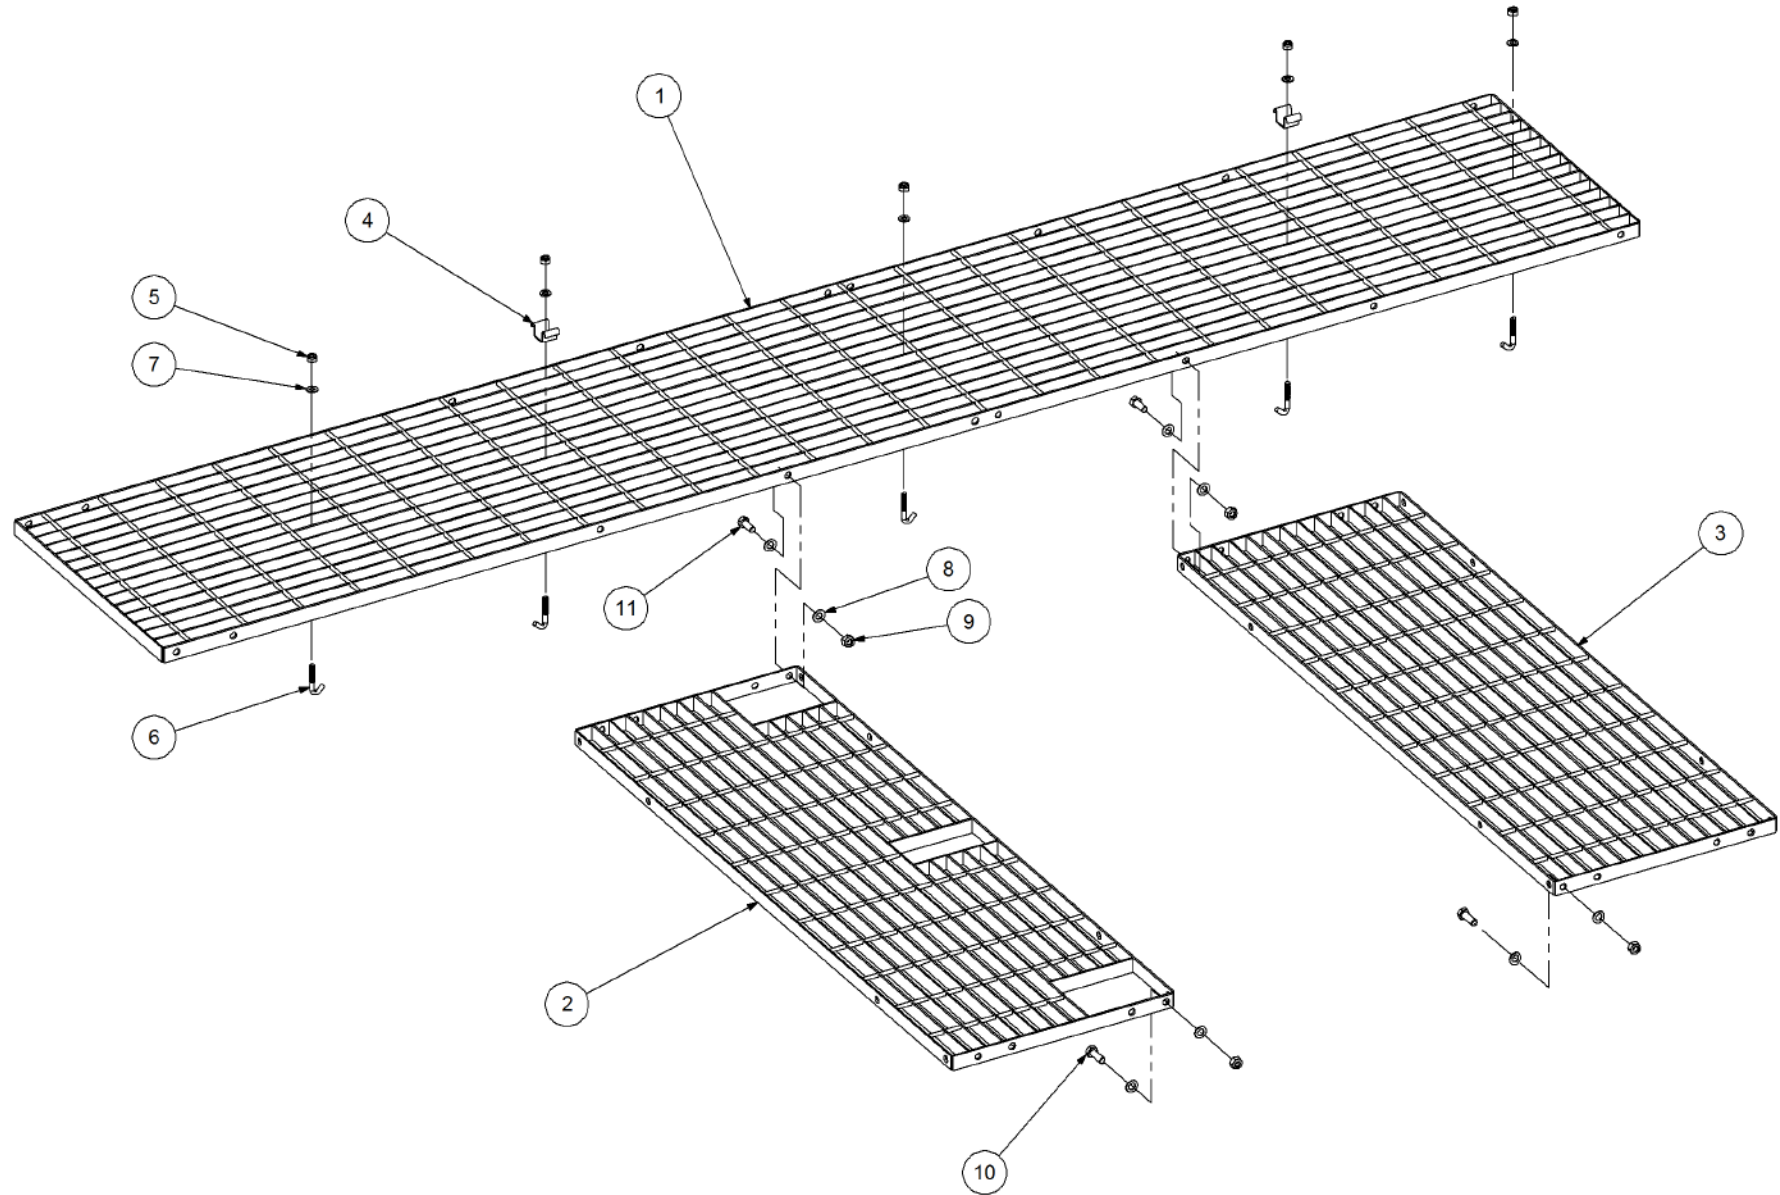

P/N 200123215 Walkway Kit - 12000 3 Bin

Key	Part Number	Description	Qty
1	193453260	Walkway Panel	1
2	200903009	Walkway Panel w/- Cutout	1
3	193393115	Walkway Panel	1
4	204300003	Fixing Clip	2
5	080120800	Nut M8 Nyloc	5
6	057080000	J Bolt M8	5
7	085108000	Flat Washer 8 ID	5
8	085110000	Flat Washer 10 ID	8
9	080121000	Nut M10 Nyloc	4
10	050100308	Bolt Hex Hd M10 x 30	2
11	050100258	Bolt Hex Hd M10 x 25	2

Key	Part Number	Description	Qty