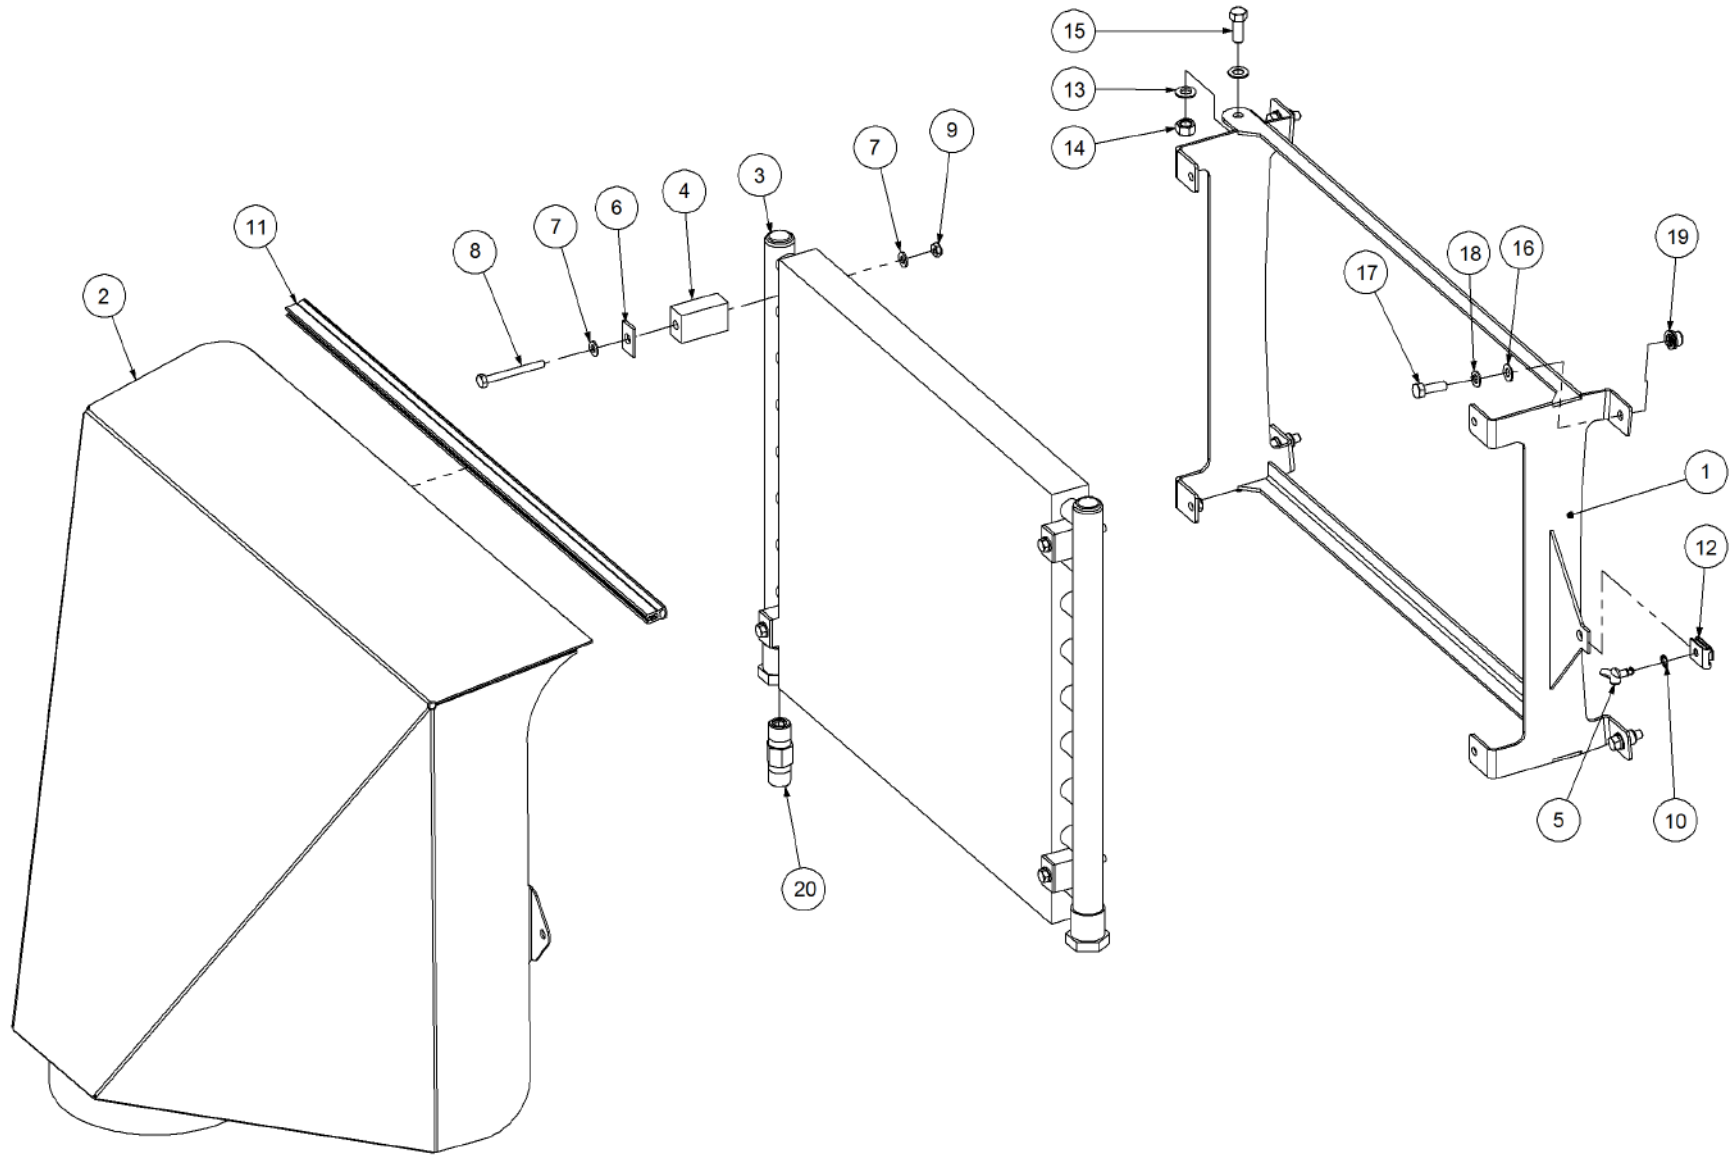

P/N 205600010 Cooler Assy

P/N 205600010 Cooler Assy

Key	Part Number	Description	Qty
1	205603001	Cooler Mount	1
2	205600001	Cooler Shroud	1
3	163109241	Oil Cooler	1
4	197203050	Rubber Cooler Mount	4
5	067852260	Wing Hd Stud -1/4 Turn Fastener	1
6	203154007	Spacer Washer	4
7	035106151	Flat Washer 1/4" ID	8
8	000060635	Bolt Hex Hd 1/4" UNC x 2-1/2"	4
9	030130061	Nut 1/4" UNC Nyloc	4
10	067853420	Retainer -1/4 Turn Fastener	1
11	205600006	Rubber Seal	1
12	067854101	Receptacle -1/4 Turn Fastener	1
13	035110191	Flat Washer 3/8" ID	4
14	030130101	Nut 3/8" UNC Nyloc	2
15	000100255	Bolt Hex Hd 3/8" UNC x 1"	2
16	035108161	Flat Washer 5/16" ID	4
17	000080255	Bolt Hex Hd 5/16" UNC x 1"	4
18	036108000	Spring Washer 5/16" ID	4
19	030170081	Nut 5/16" UNC Huck	4
20	200122350	Relief Valve	1

Key	Part Number	Description	Qty