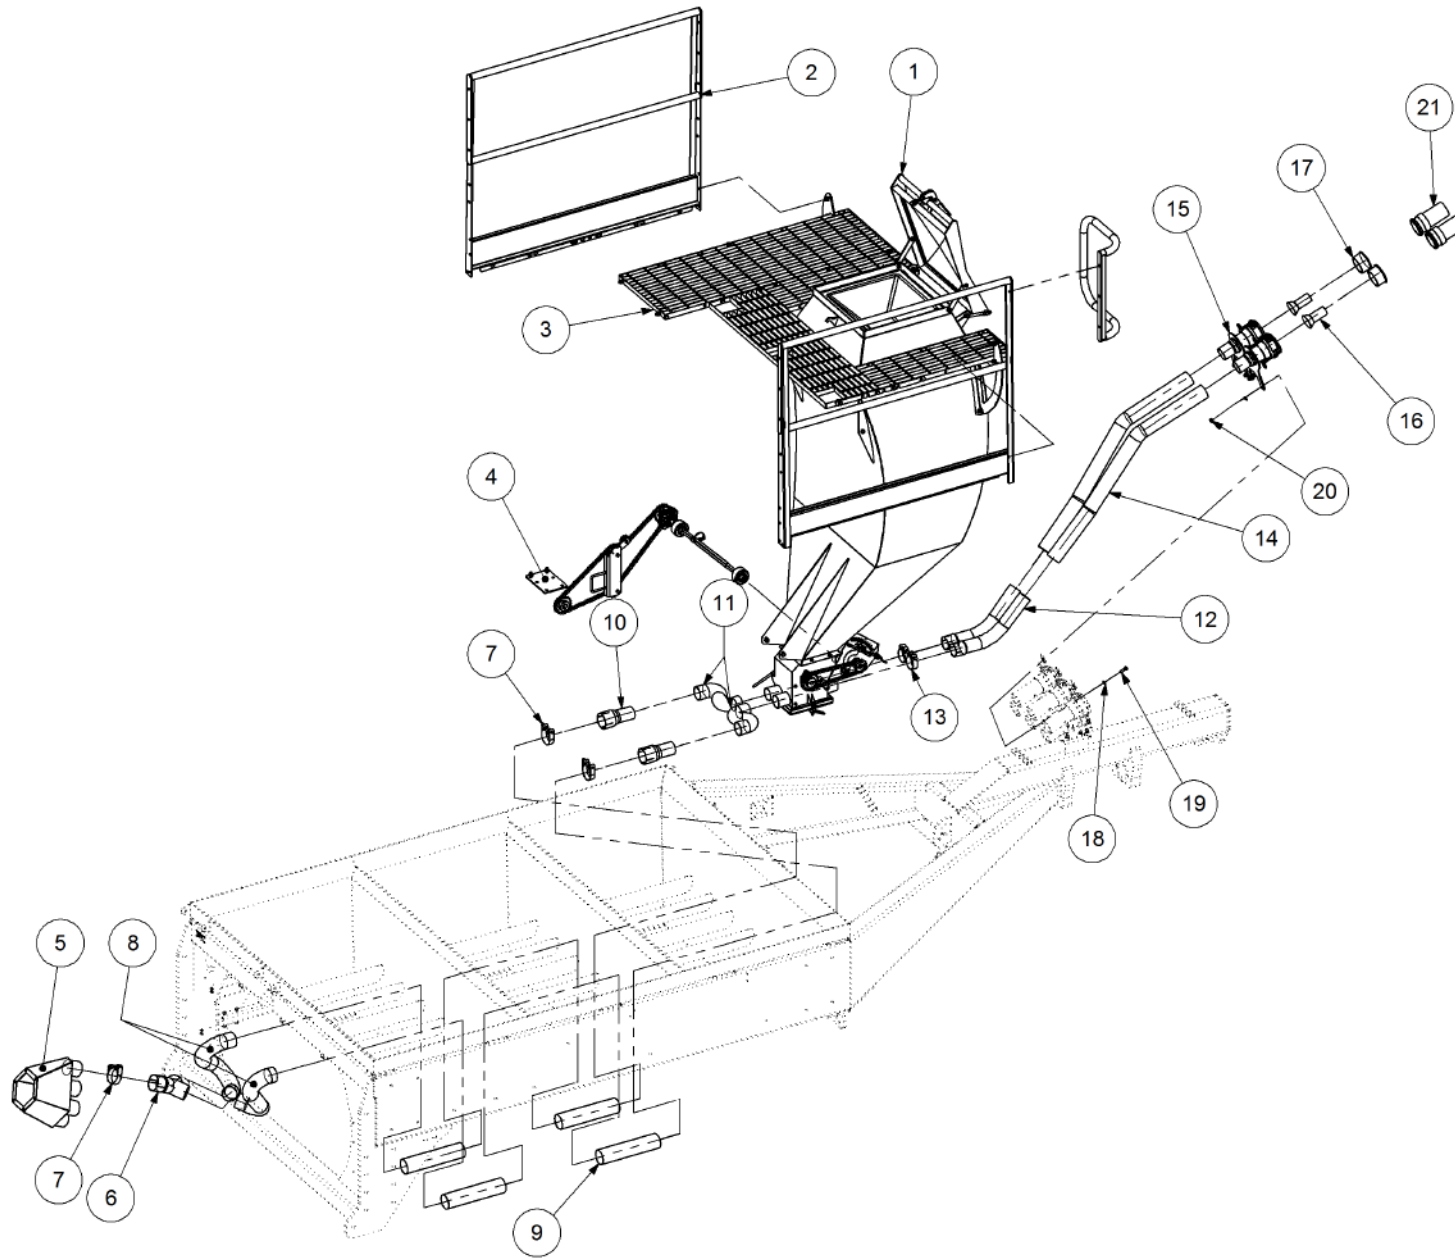

P/N 201600103 SSB Kit - 600L 2 Way Ground Drive

Key	Part Number	Description	Qty	Key	Part Number	Description	Qty
1	201600252	SSB Sub Assembly - 600L 2 Way Ground Drive	1				
2	201600211	SSB Handrail Kit - 600L	1				
3	201600216	SSB Walkway Kit - 600L	1				
4	290603800	Drive Kit - SSB 300L TQ/TR Ground Drive	1				
5	259602009	Blower Outlet - 7 Outlet	1				
6	208090300	Y Piece 3" ID	1				
7	100074079	Hose Clamp - Mikalor 74 - 79	3				
8	109400076	Hose Ribbed Bore 76 Dia	1				
9	109400076	Hose Ribbed Bore 76 Dia	4				
10	208000075	Reducer 3" ID x 2-1/2" OD	2				
11	109200064	Hose Ductaflex 63 Dia	1				
12	193045212	Elbow 2-1/2" Dia	2				
13	100064067	Hose Clamp - Mikalor 64 - 67	2				
14	109600064	Hose Abrasive Resistant 64 Dia	2				
15	214602051	Breakaway & Coupling Assembly	2				
16	208076044	Air Restrictor	2				
17	108000075	Plug - 3" Female	2				
18	085110000	Flat Washer 10 ID	8				
19	050100308	Bolt Hex Hd M10 x 30	4				
20	080121000	Nut M10 Nyloc	4				
21	280000276	Camlock 3" Male With Tail	2