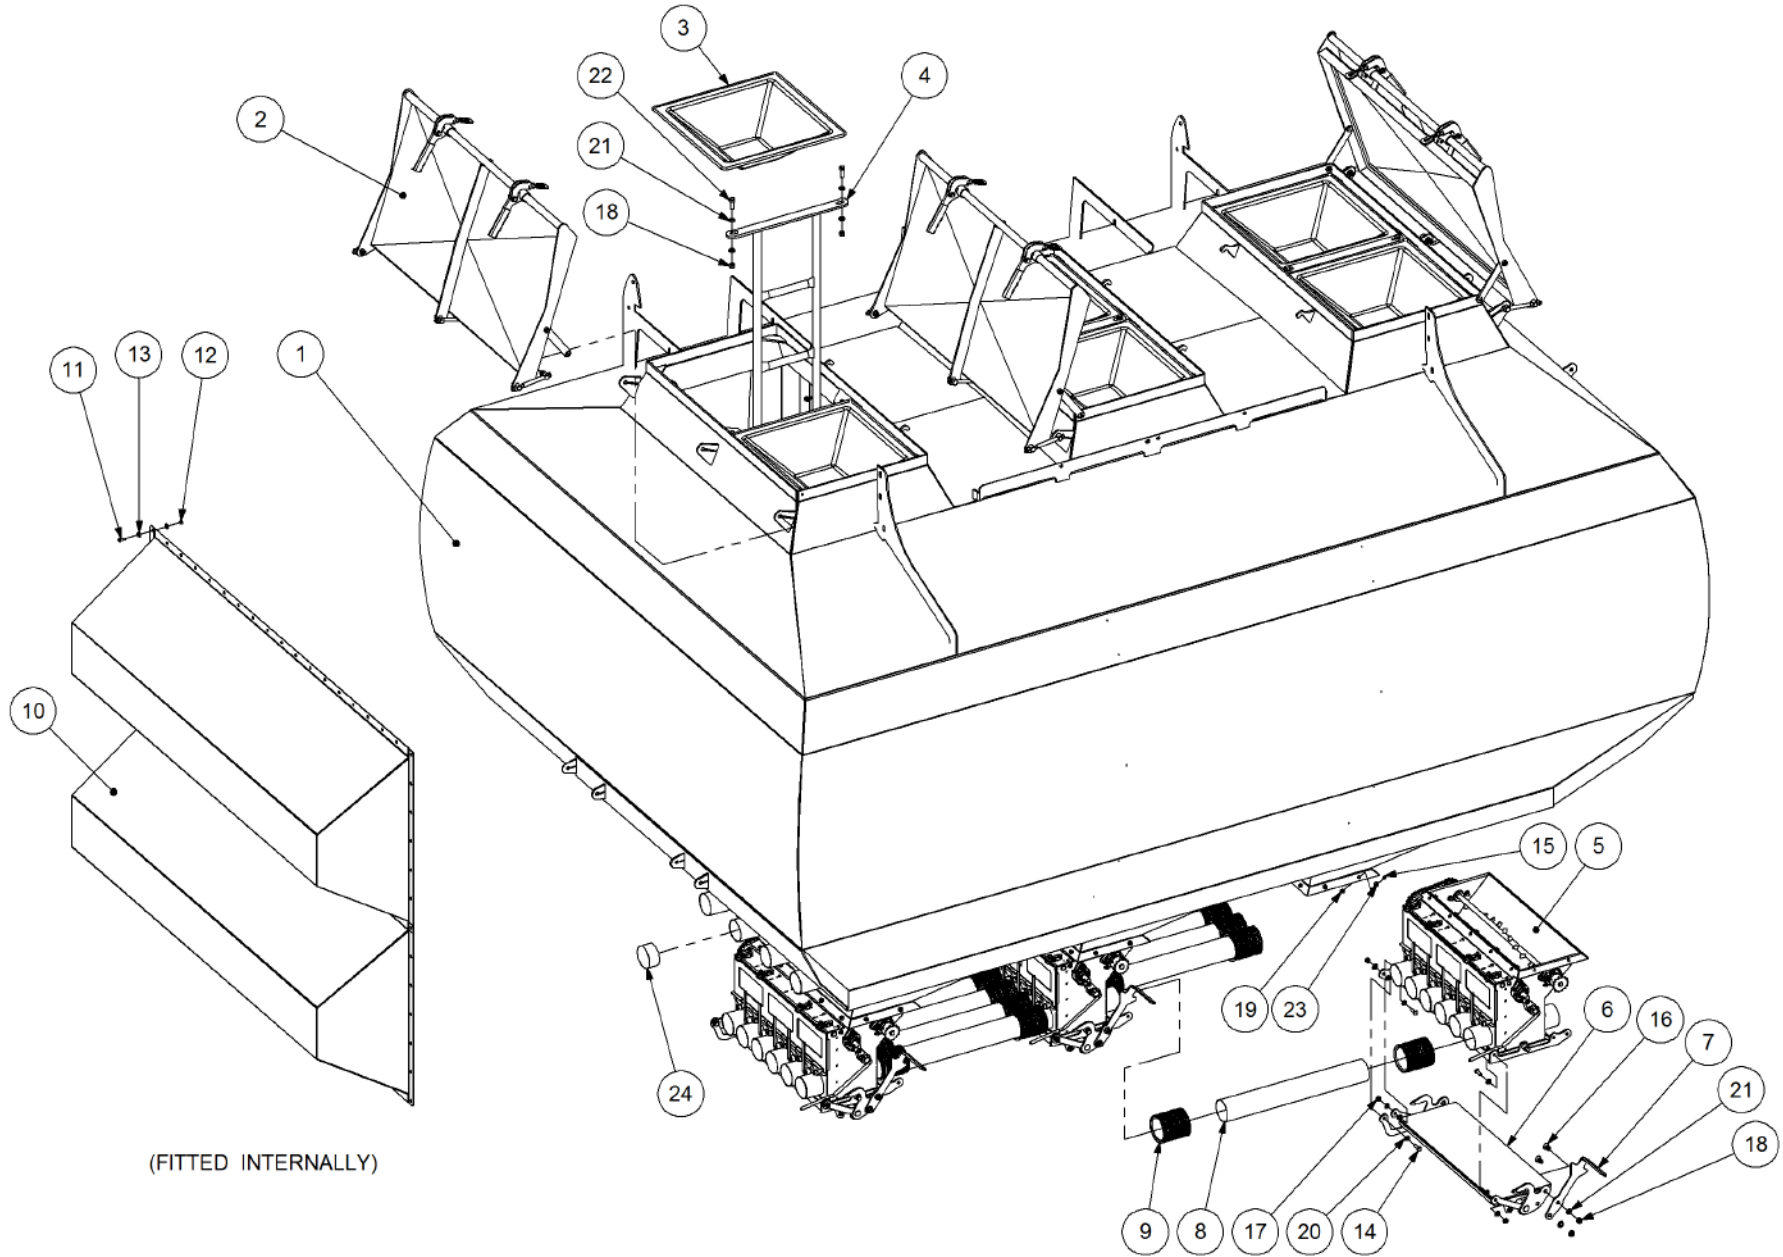

P/N 200123250

Bin Sub Assembly - 12000 3 Bin

Key	Part Number	Description	Qty
1	200123001	Bin - 12000 3 Bin	1
2	203900000	Lid Assy - Large	3
3	203155001	Wire Basket	6
4	202121001	Ladder	3
5	208600001	Metering Unit Assy - 6 Way (less Bottom Door)	3
6	208600023	Bottom Door & Shaft - 6 Way	3
7	208400065	Metering Unit Bottom Door Handle	3
8	208000540	Metering Unit Flow Thru Tube	12
9	208000090	Joiner Hose	24
10	207122001	Bin Divider	4
11	000060195	Bolt Hex Hd 1/4" UNC x 3/4"	154
12	030130061	Nut 1/4" UNC Nyloc	154
13	035106161	Flat Washer 1/4" ID	308
14	050080258	Bolt Hex Hd M8 x 25	9
15	010106012	Cap Screw 1/4" UNC x 1/2"	42
16	062110025	Cap Screw Csk Hd M10 x 25	6
17	080120800	Nut M8 Nyloc	9
18	080121000	Nut M10 Nyloc	12
19	030110061	Nut 1/4" UNC	27
20	085108000	Flat Washer 8 ID	27
21	085110000	Flat Washer 10 ID	18
22	050100308	Bolt Hex Hd M10 x 30	6
23	035106151	Flat Washer 1/4" ID	42
24	197000762	Blank Off Cap 3" Black	6

Key	Part Number	Description	Qty