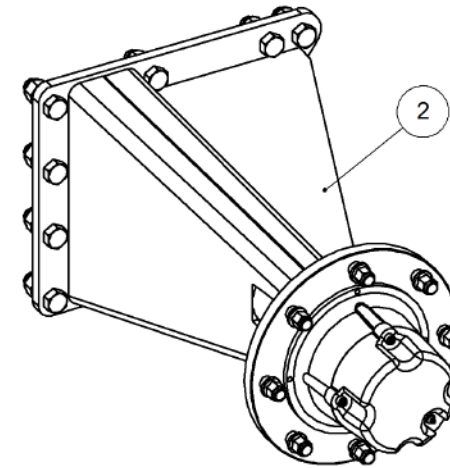

P/N 248120000

Axle Hub & Stub Kit - 6.5T (8 stud) x 3.2m

Key	Part Number	Description	Qty
1	242120000	Axle Stub & Hub - Drive - 6.5T (8 Stud) x 3.2m	1
2	243120000	Axle Hub & Stub - Lazy - 6.5T (8 stud) x 3.2m	1
3	000190638	Bolt Hex Hd 3/4" UNC x 2-1/2"	20
4	030130191	Nut 3/4" UNC Nyloc	20

Key	Part Number	Description	Qty