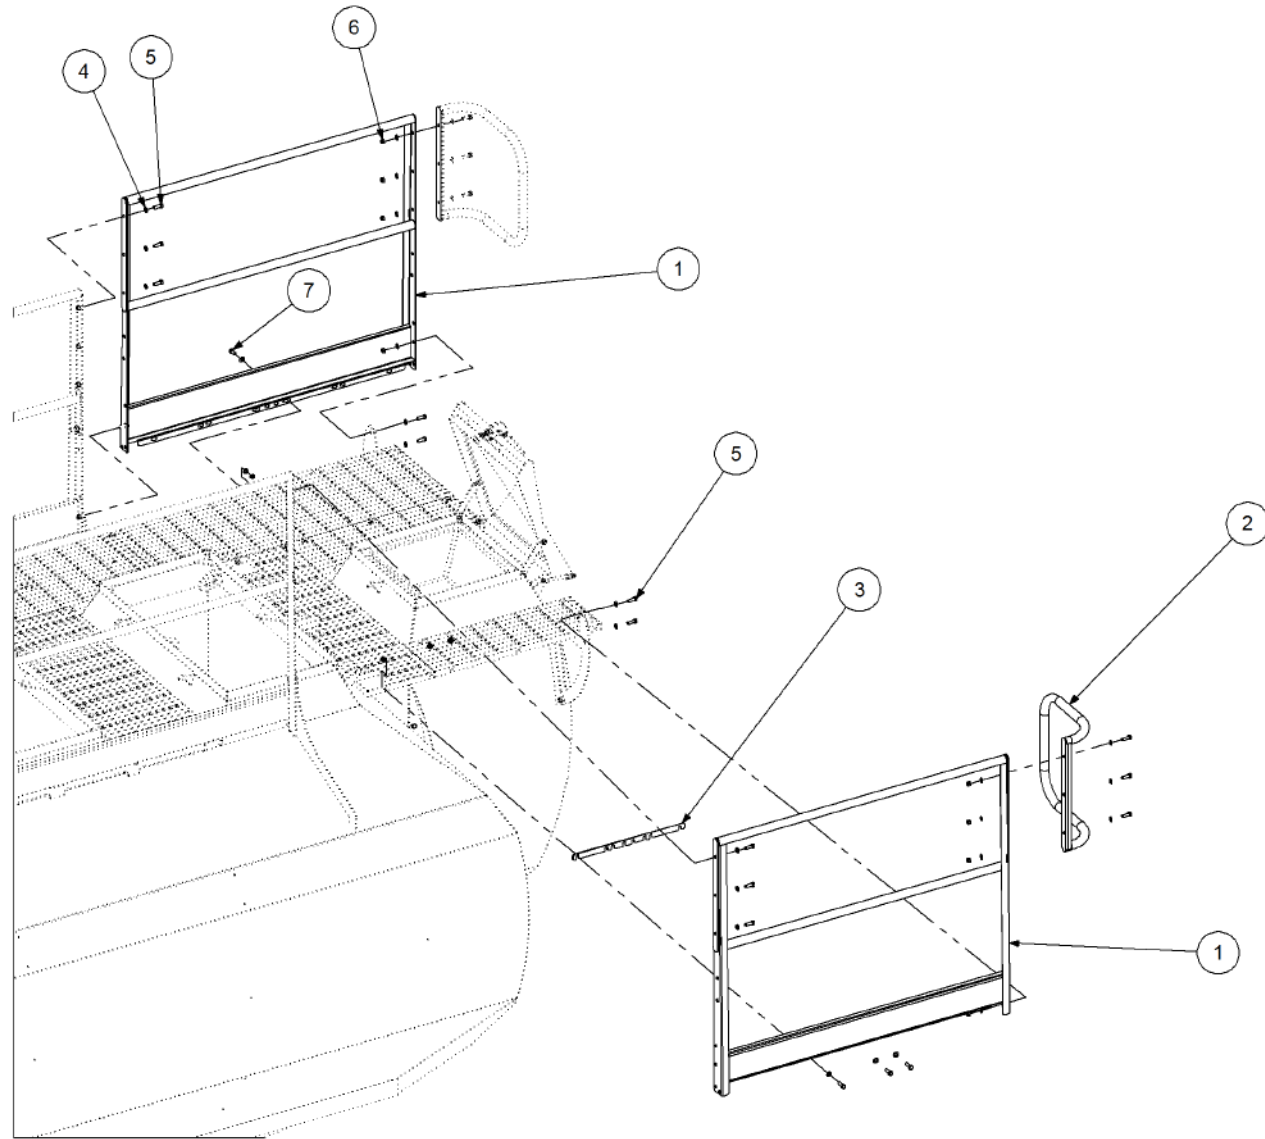

P/N 201600211   SSB Handrail Kit - 600L

Key	Part Number	Description	Qty
1	206133005	Handrail	2
2	206602052	Handrail End - Return	1
3	206902003	Handrail Spacer	1
4	085110000	Flat Washer 10 ID	34
5	050100308	Bolt Hex Hd M10 x 30	16
6	080121000	Nut M10 Nyloc	17
7	050100258	Bolt Hex Hd M10 x 25	1

Key	Part Number	Description	Qty