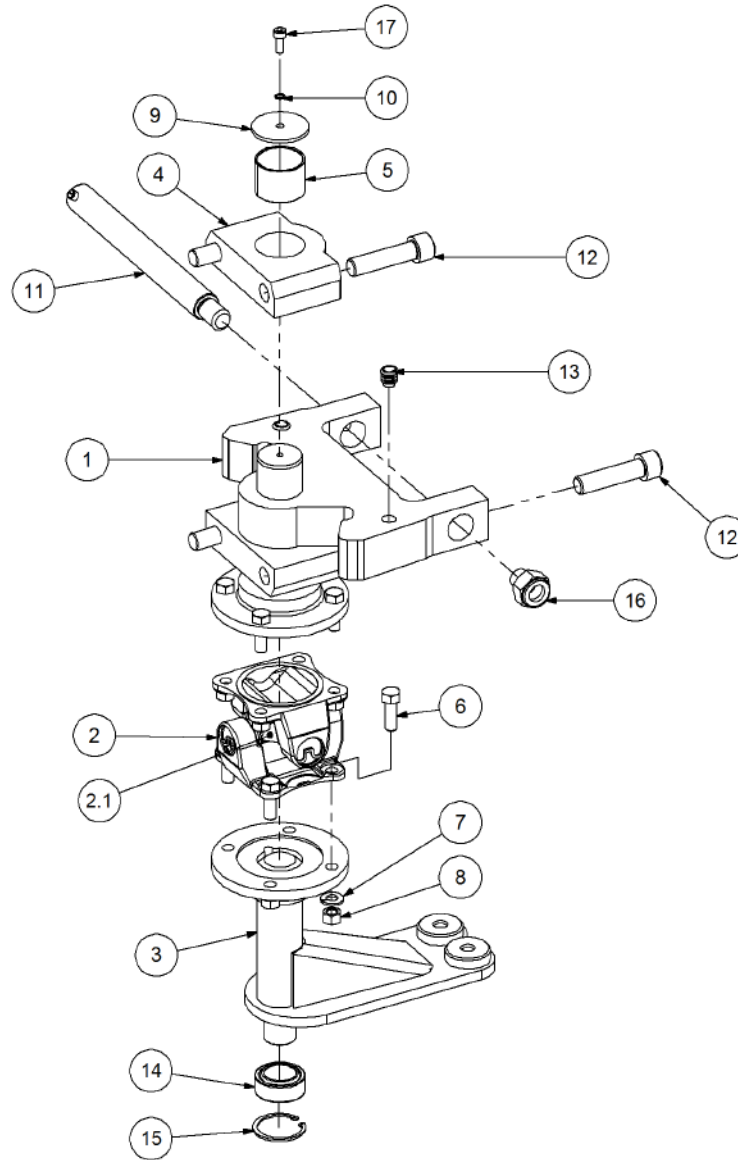

P/N 230605101 Steering Yoke Assy

P/N 230605101 Steering Yoke Assy

Key	Part Number	Description	Qty
1	230605109	Bearing Assy	1
2	230131000	Universal Assy	1
2.1	230131003	Universal Cross	1
3	230605102	Bottom Shaft	1
4	214602031	Bearing Block	1
5	137131025	Bush Teflon 50 ID x 40 Lg	1
6	000130385	Bolt Hex Hd 1/2" UNC x 1-1/2"	8
7	036113000	Spring Washer 1/2" ID	8
8	030110131	Nut 1/2" UNC	8
9	230605108	Top Cover	1
10	086108000	Spring Washer 8 ID	1
11	230605110	Pull Pin	1
12	061120080	Cap Screw M20 x 80	4
13	195000003	End Stop	2
14	137403501	Bearing Spherical 35 ID	1
15	098205500	Circlip Internal 55mm	1
16	080122400	Nut M24 Nyloc	1
17	060108020	Cap Screw M8 x 20	1

Key	Part Number	Description	Qty