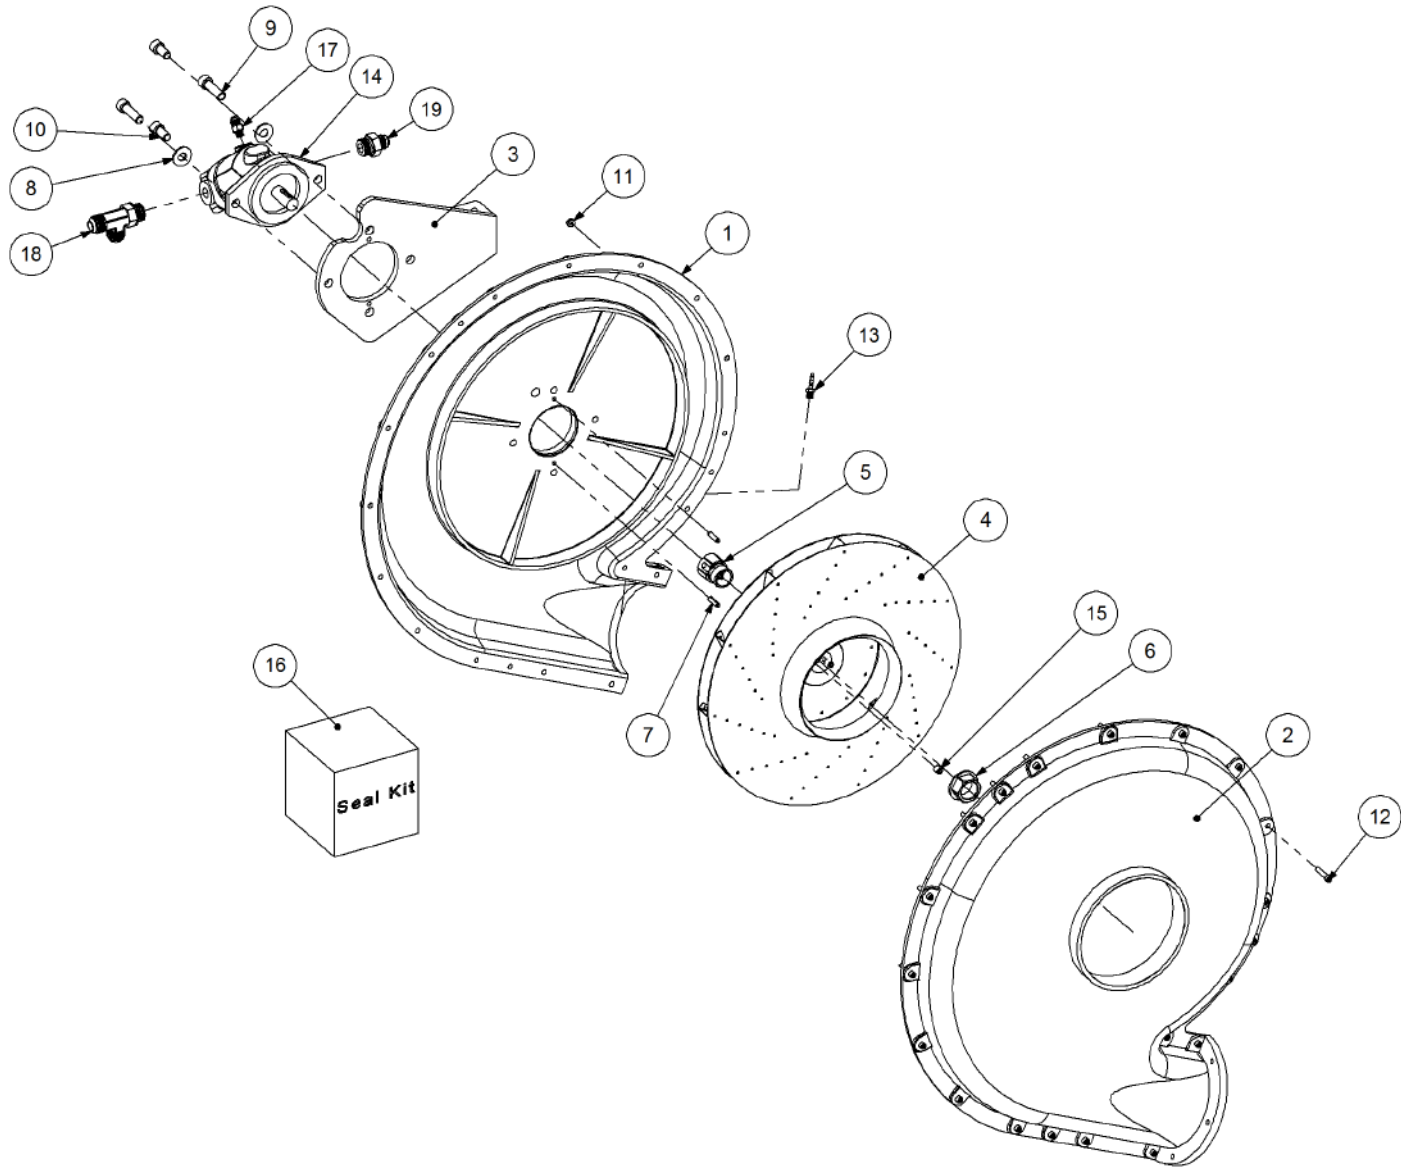

P/N 251902000 Blower - Rexroth

P/N 251902000 Blower - Rexroth

Key	Part Number	Description	Qty
1	259000006	Blower Housing - Drive Side	1
2	259000003	Blower Housing - Intake Side	1
3	259000021	Blower Mount	1
4	259000010	Blower Impeller	1
5	259000032	Blower Taper Bush - 20mm	1
6	259000030	Blower Taper Bush Nut	1
7	090106025	Roll Pin 1/4" x 1"	2
8	035113250	Flat Washer 1/2" ID	2
9	010113045	Cap Screw 1/2" UNC x 1-3/4"	2
10	010113025	Cap Screw 1/2" UNC x 1"	2
11	030130061	Nut 1/4" UNC Nyloc	20
12	010106032	Cap Screw 1/4" UNC x 1-1/4"	20
13	106030302	Fitting - Connector 3/16" BspM x 1/8" Hose	1
14	259000052	Hydraulic Motor - Rexroth	1
15	013121012	Grub Screw 3/8" UNC x 1/2" (Oval)	2
16	158823508	Seal Kit suits Rexroth	1
17	1526F5OX-S	Fitting - Connector 9/16" JicM x 9/16" UnoM	1
18	15212R5OX-S	Fitting - Tee 1-1/16" JicM x 1-1/16" JicM x 1-1/16" UnoM	1
19	15210-12F5OX-S	Fitting - Connector 7/8" JicM x 1-1/16" UnoM	1

Key	Part Number	Description	Qty