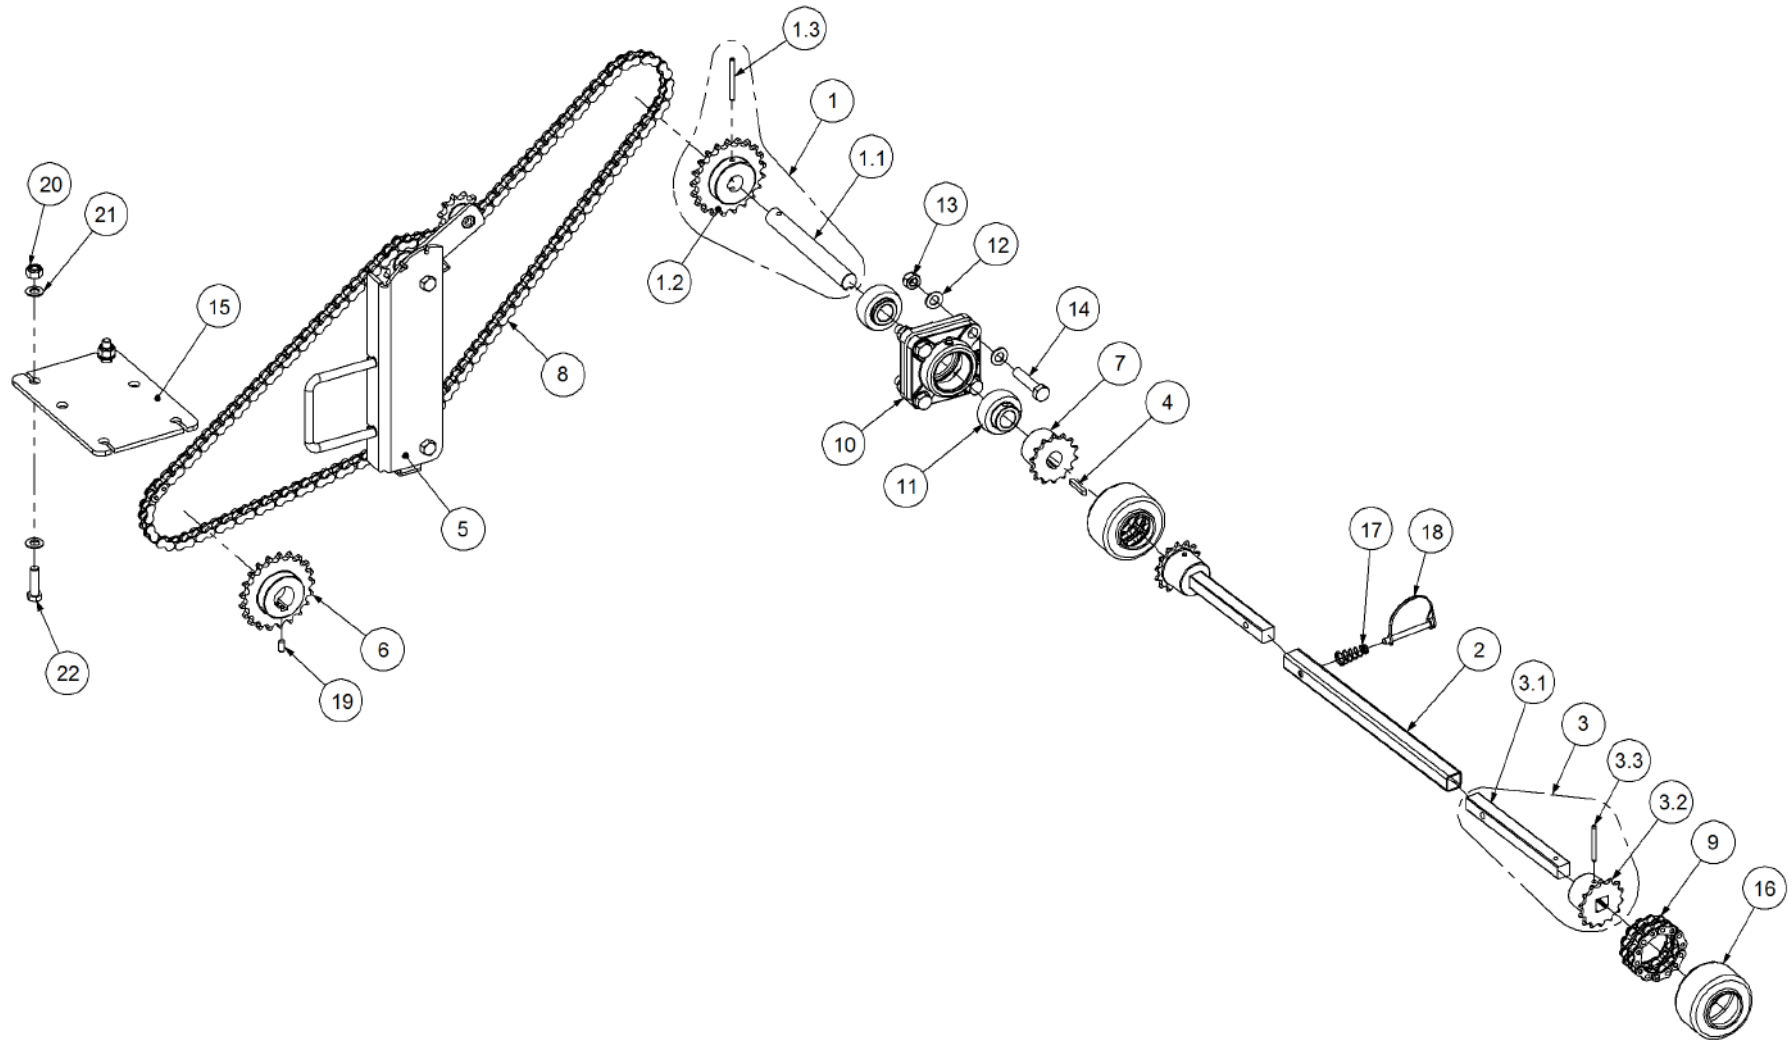

P/N 290603800 Drive Kit - SSB 300L TQ/TR Ground Drive

Key	Part Number	Description	Qty
1	290602070	Drive Shaft & Sprocket - SSB	1
1.1	290602073	Drive Shaft - SSB	1
1.2	290602074	Sprocket (Plastic) 1/2" BS x 21T	1
1.3	090105050	Roll Pin 3/16" x 2"	1
2	290452075	Drive Tube	1
3	290000011	Drive Shaft w/- Sprocket	2
3.1	290000012	Drive Shaft	2
3.2	126131406	Sprocket (Plastic) 1/2" BS x 14T - 16 Sq	2
3.3	090105044	Roll Pin 3/16" x 1-3/4"	2
4	182047430	Key 4.75 x 4.75 x 30 Lg	1
5	290000021	Tensioner Assembly - SSB	1
6	290000115	Sprocket (Plastic) 1/2" BS x 21T	1
7	290000031	Sprocket (Plastic) 1/2" BS x 14T - 3/4" ID	1
8	290603899	Chain 1/2" BS Simplex	1
9	125412120	Chain 1/2" BS Duplex 13L	2
10	136620401	Bearing Housing	2
11	135420412	Bearing - 3/4" ID	2
12	085110000	Flat Washer 10 ID	8
13	080121000	Nut M10 Nyloc	4
14	050100508	Bolt Hex Hd M10 x 50	4
15	290600065	Relocation Plate - T Box	1
16	131000004	Chain Boot	2
17	124112032	Spring - Compression	1
18	095306050	Lynch Pin 1/4"	1
19	013110613	Grub Screw 1/4" UNC x 1/2"	2
20	030130101	Nut 3/8" UNC Nyloc	2
21	035110191	Flat Washer 3/8" ID	4
22	000100325	Bolt Hex Hd 3/8" UNC x 1-1/4"	2

Key	Part Number	Description	Qty