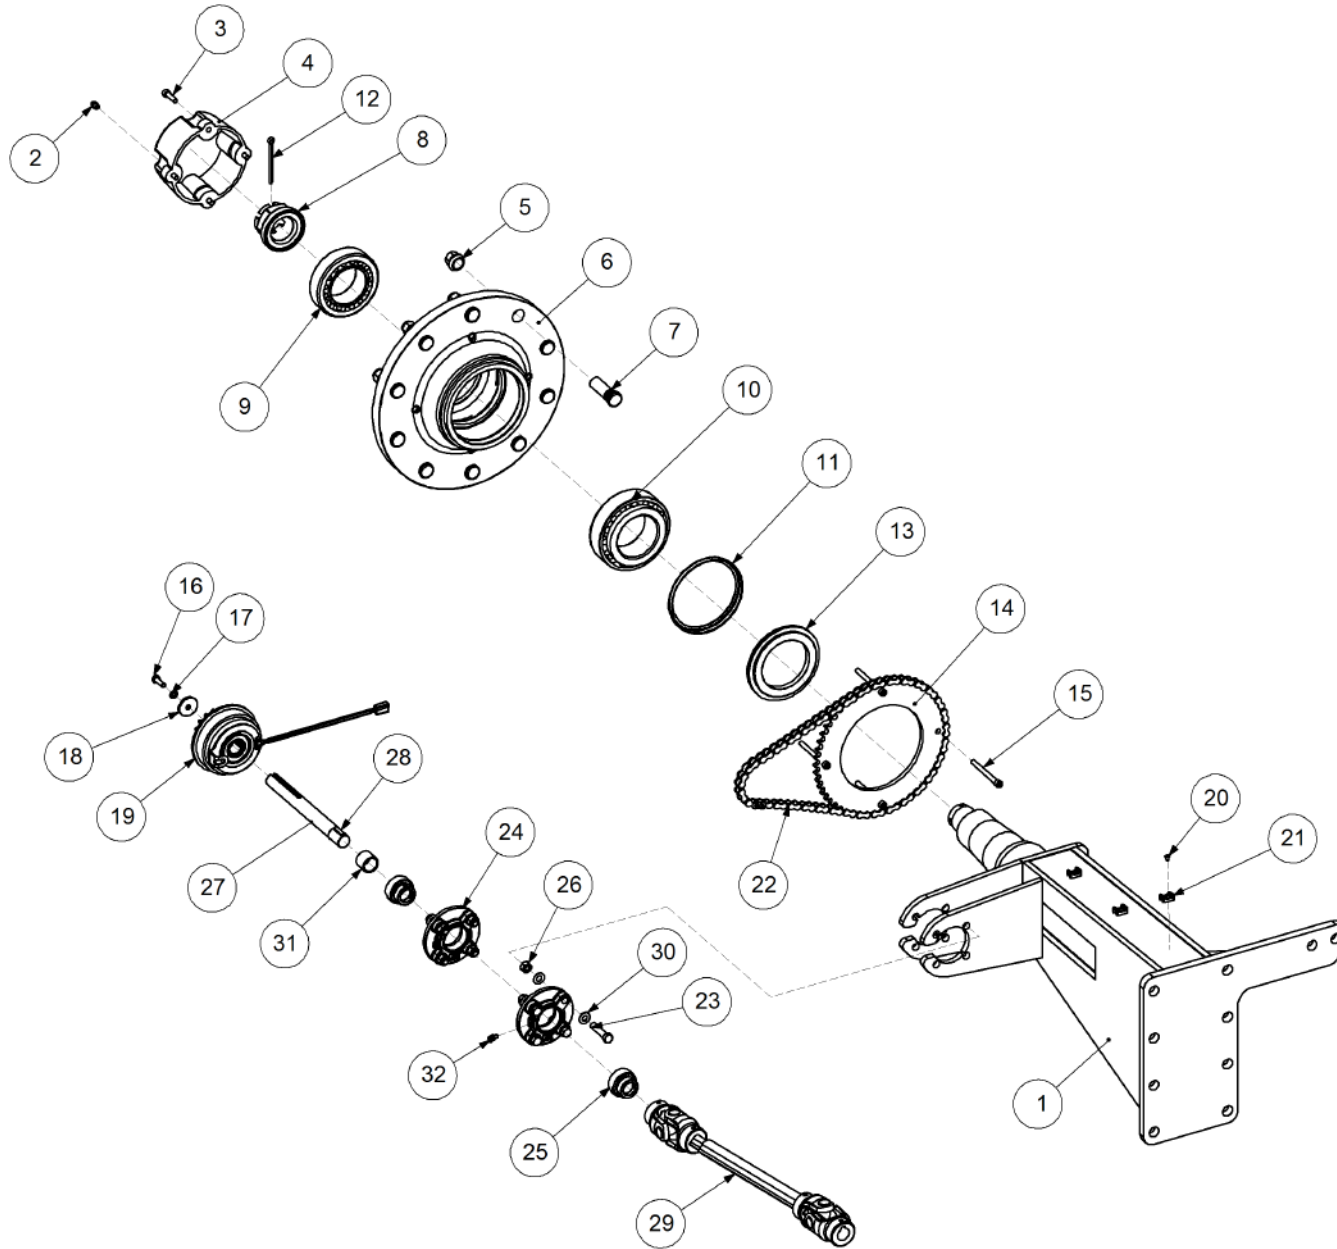

Key	Part Number	Description	Qty
------------	--------------------	--------------------	------------

P/N 240120000 Axle Hub & Stub - Drive - 15T (10 stud) x 3.2m

Key	Part Number	Description	Qty
1	240120001	Axle - Drive	1
2	111103000	Grease Nipple 1/8" BSP	1
3	060108030	Cap Screw M8 x 30	4
4	249092007	Grease Cap	1
5	080162203	Wheel Nut M22	10
6	139110102	Hub - 10 stud	1
7	056220700	Wheel Stud M22 x 70	10
8	139110103	Axle Nut M50	1
9	135033215	Bearing Tapered Roller 75 ID	1
10	135033217	Bearing Tapered Roller 85 ID	1
11	139092009	Wear Ring	1
12	092206080	Split Pin 6.3 Dia x 80	1
13	139092008	Seal 100 ID	1
14	249150544	Sprocket Plate 5/8" BS x 54T	1
15	060108050	Cap Screw M8 x 50	4
16	000080255	Bolt Hex Hd 5/16" UNC x 1"	1
17	036108000	Spring Washer 5/16" ID	1
18	290000002	Retainer Washer	1
19	115005314	Electric Clutch w/- 18T Sprocket	1
20	094105000	Pop Rivet 3/16" Steel	3
21	115001512	Cable Clamp	3
22	249094000	Chain 5/8" Simplex O'ring	1
23	000110505	Bolt Hex Hd 7/16" x 2" UNC	8
24	136220500	Bearing Housing - 4 Bolt	2
25	135520525	Bearing - 1" ID	2
26	030130111	Nut 7/16" UNC Nyloc	8
27	290000003	Clutch Shaft	1
28	182070830	Key 7 x 8 x 30 Lg	1
29	131210570	Drive Shaft & Universal	1
30	035111220	Flat Washer 7/16" ID	16
31	240000000	Bush	1
32	111206450	Grease Nipple 1/4" UNF - 45°	2