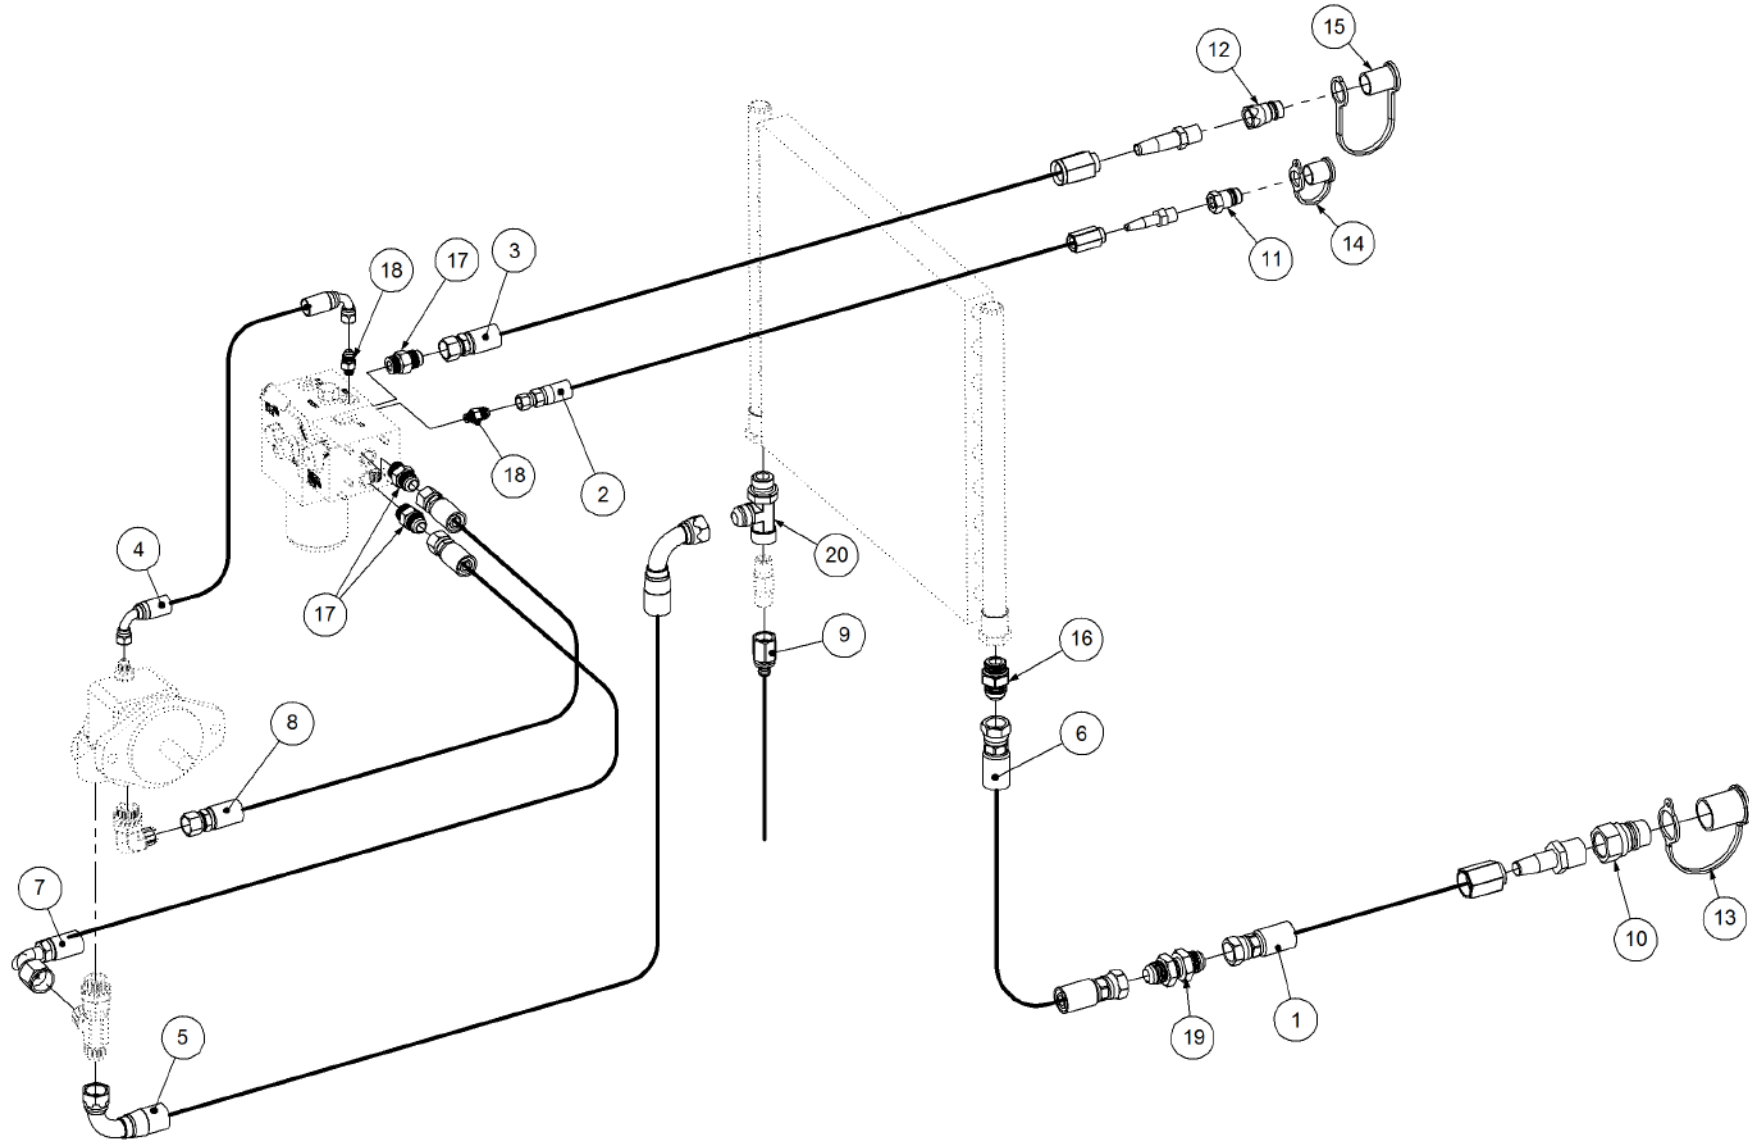

P/N 15000042 Hydraulic Hose & Fittings Kit

Key	Part Number	Description	Qty
1	150000047	Hyd Hose 3/4" SWB x 10389 Lg	1
2	150000039	Hyd Hose 3/8" SWB x 10369 Lg	1
3	150000037	Hyd Hose 5/8" DWB x 10383 Lg	1
4	150000051	Hyd Hose 3/8" SWB x 808 Lg	1
5	150000046	Hyd Hose 3/4" SWB x 1609 Lg	1
6	150000045	Hyd Hose 3/4" SWB x 1008 Lg	1
7	150000014	Hyd Hose 5/8" DWB x 729 Lg	1
8	150000007	Hyd Hose 5/8" DWB x 676 Lg	1
9	150000021	Hyd Hose 1/2" SFB x 1023 Lg	1
10	1524010-6PBSPP	Coupling Q/R Male - 1" BspF	1
11	1524010-3P	Coupling Q/R Male (poppet) - 3/8" NptF	1
12	1528010-4	Coupling Q/R Male - 1/2" NptF	1
13	1525209-6	Dust Cap - 1"	1
14	1525209-3M	Dust Cap - 3/8"	1
15	1525209-4M	Dust Cap - 1/2"	1
16	15212F5OX-S	Fitting - Connector 1-1/16" JicM x 1-1/16" UnoM	1
17	15210F5OX-S	Fitting - Connector 7/8" JicM x 7/8" UnoM	3
18	1526F5OX-S	Fitting - Connector 9/16" JicM x 9/16" UnoM	2
19	15212WTX-WLN-S	Fitting - Bulkhead 1-1/16" JicM	1
20	152JB7037	Fitting - Tee 1/2" BspF x 1-1/16" JicM x 1-1/16" UnoM	1

Key	Part Number	Description	Qty