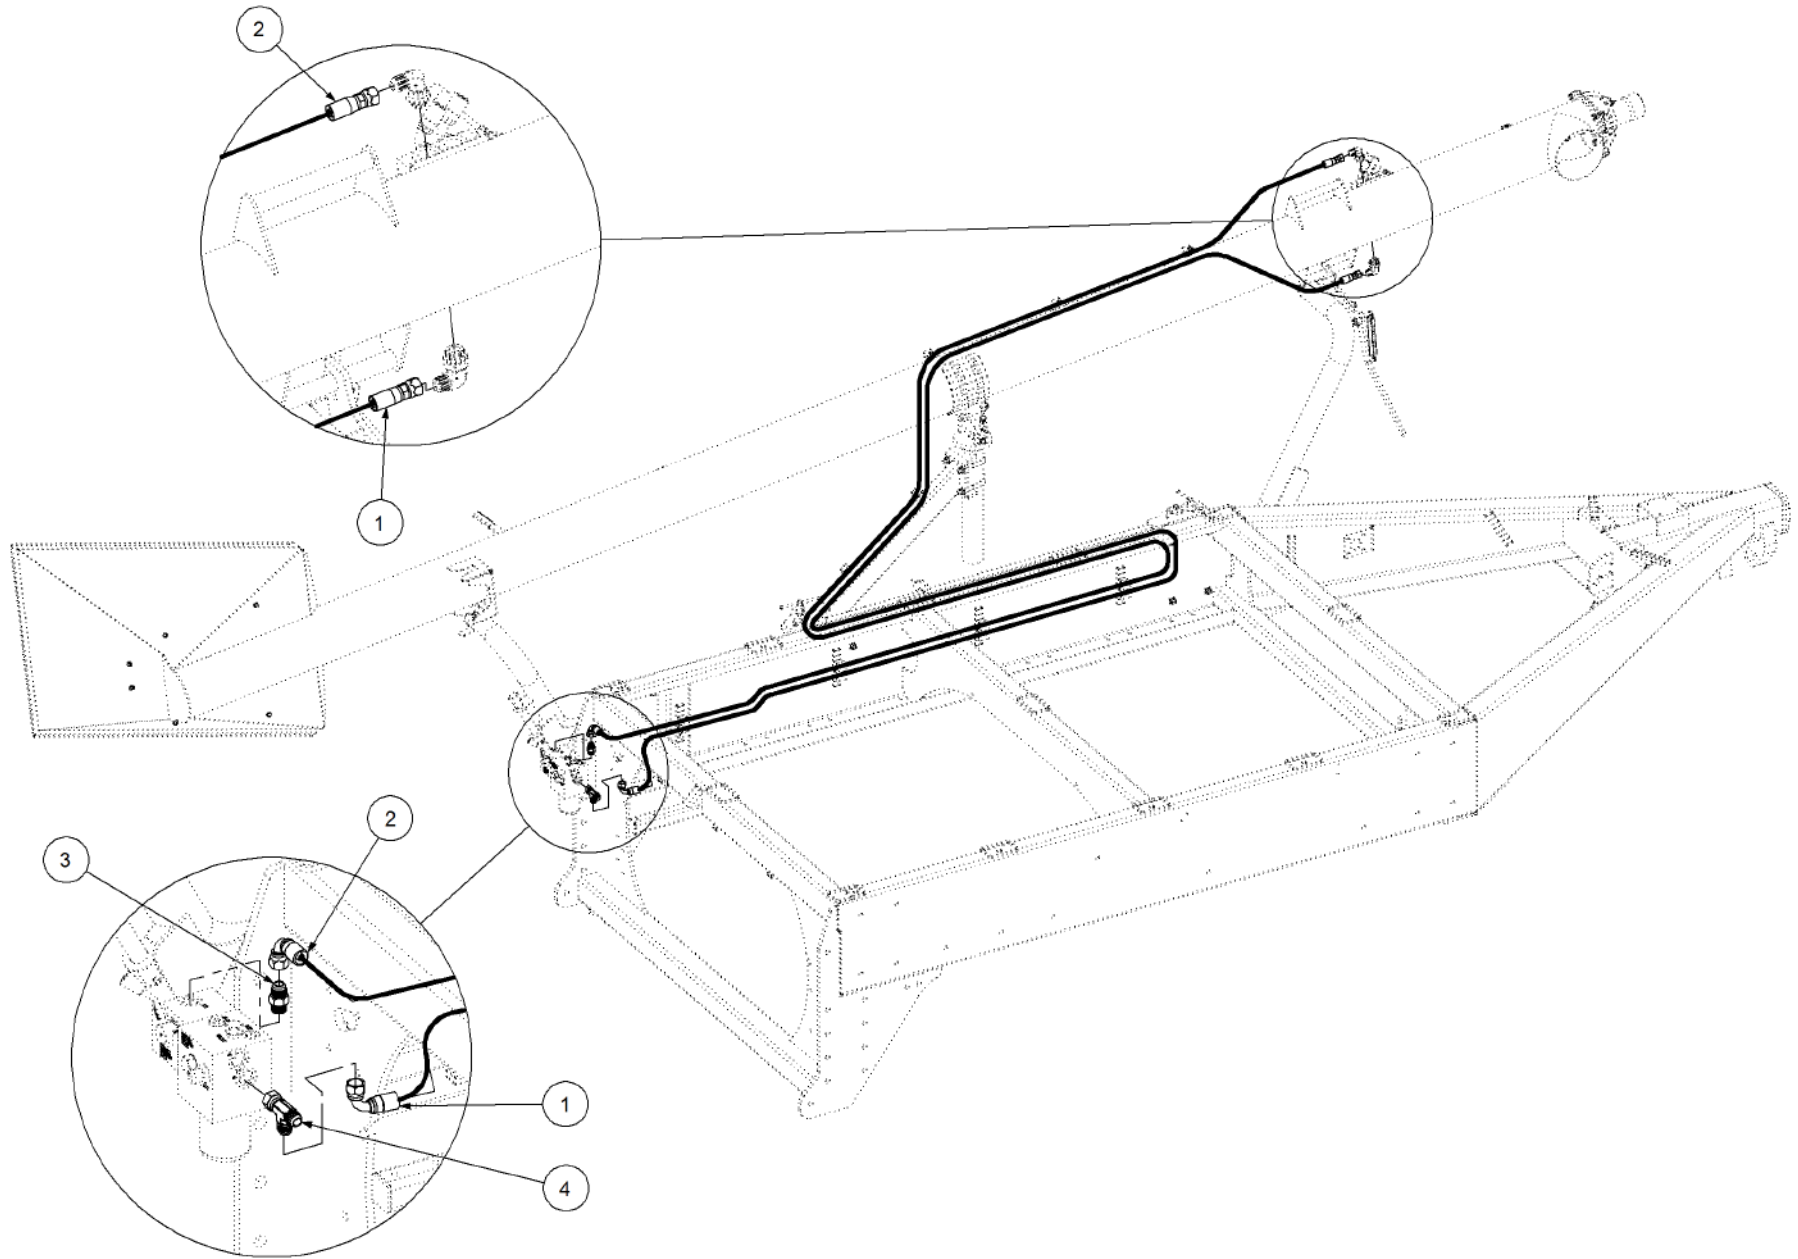

P/N 150000132 Hydraulic Hose & Fittings Kit

Key	Part Number	Description	Qty
1	150000133	Hyd Hose 1/2" DWB x 9500 Lg	1
2	150000134	Hyd Hose 1/2" DWB x 9800 Lg	1
3	15210F5OX-S	Fitting - Connector 7/8" JicM x 7/8" UnoM	1
4	15210R6X-S	Fitting - Tee 7/8" JicM x 7/8" JicM x 7/8" JicF	1

Key	Part Number	Description	Qty