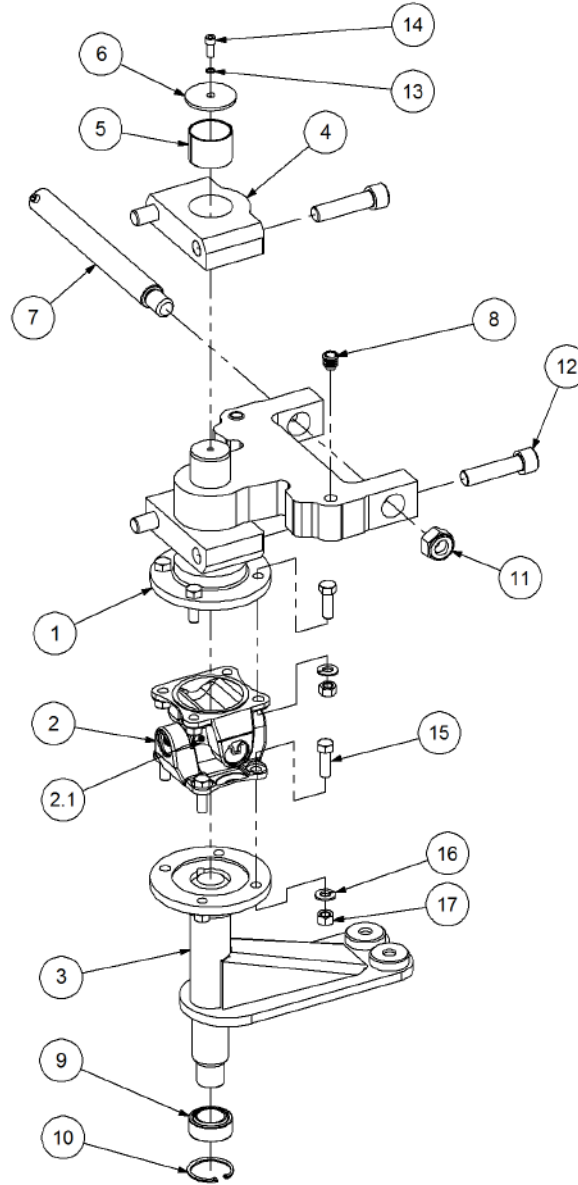

P/N 230605115 Steering Yoke Assy - Xtra Steer

P/N 230605115 Steering Yoke Assy - Xtra Steer

Key	Part Number	Description	Qty
1	230605120	Bearing Assy - Xtra Steer	1
2	230131000	Universal Assy	1
2.1	230131003	Universal Cross	1
3	230605116	Bottom Shaft - Xtra Steer	1
4	214602031	Bearing Block	1
5	137131025	Bush Teflon 50 ID x 40 Lg	1
6	230605108	Top Cover	1
7	230605110	Pull Pin	1
8	195000003	End Stop	2
9	137403501	Bearing Spherical 35 ID	1
10	098205500	Circlip Internal 55mm	1
11	080122400	Nut M24 Nyloc	1
12	061120080	Cap Screw M20 x 80	4
13	086108000	Spring Washer 8 ID	1
14	060108020	Cap Screw M8 x 20	1
15	000130385	Bolt Hex Hd 1/2" UNC x 1-1/2"	8
16	036113000	Spring Washer 1/2" ID	8
17	030110131	Nut 1/2" UNC	8

Key	Part Number	Description	Qty