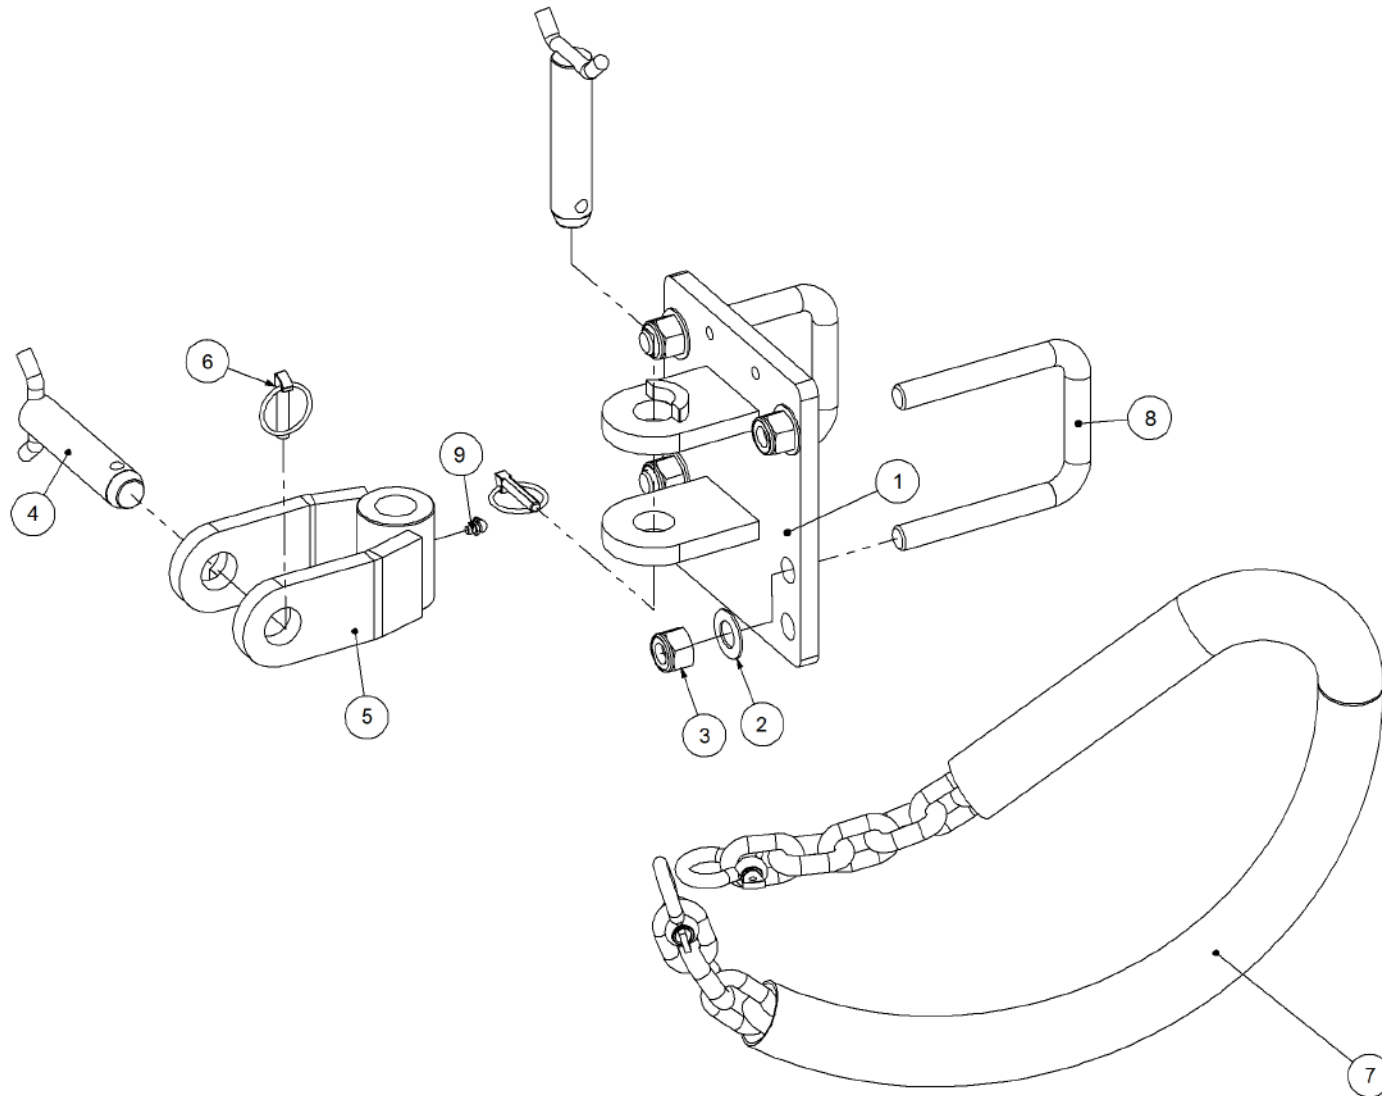

P/N 233260100 Universal Hitch Assy w/- U Bolts

Key	Part Number	Description	Qty
1	233260141	Universal Pull	1
2	085120000	Flat Washer 20 ID	4
3	080122000	Nut M20 Nyloc	4
4	233260117	Hitch Pin	2
5	233330165	Clevis	1
6	095110036	Lynch Pin 3/8"	2
7	230603025	Safety Chain Assy	1
8	073100100	U Bolt M20 suits 100 x 100 RHS	2
9	111206900	Grease Nipple 1/4" UNF - 90°	1

Key	Part Number	Description	Qty