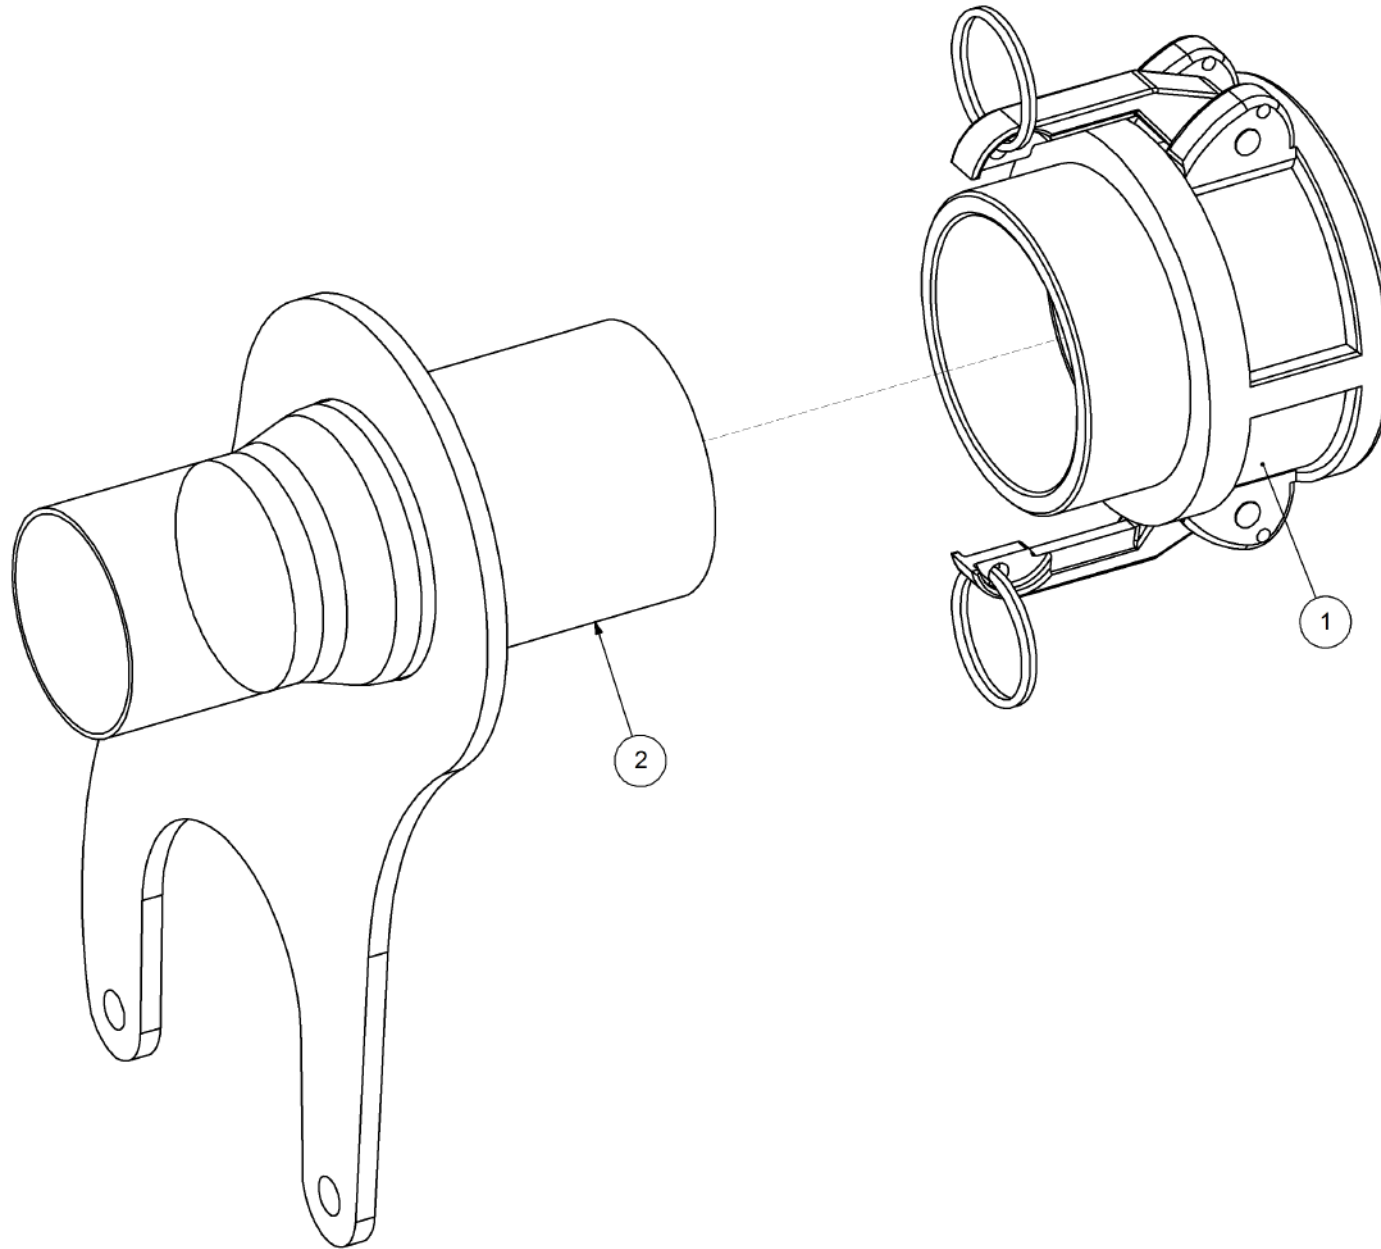

P/N 214602051

Breakaway & Coupling Assembly

Key	Part Number	Description	Qty
1	108000176	Coupling - 3" Female	1
2	214602052	Camlock Breakaway - SSB	1

Key	Part Number	Description	Qty