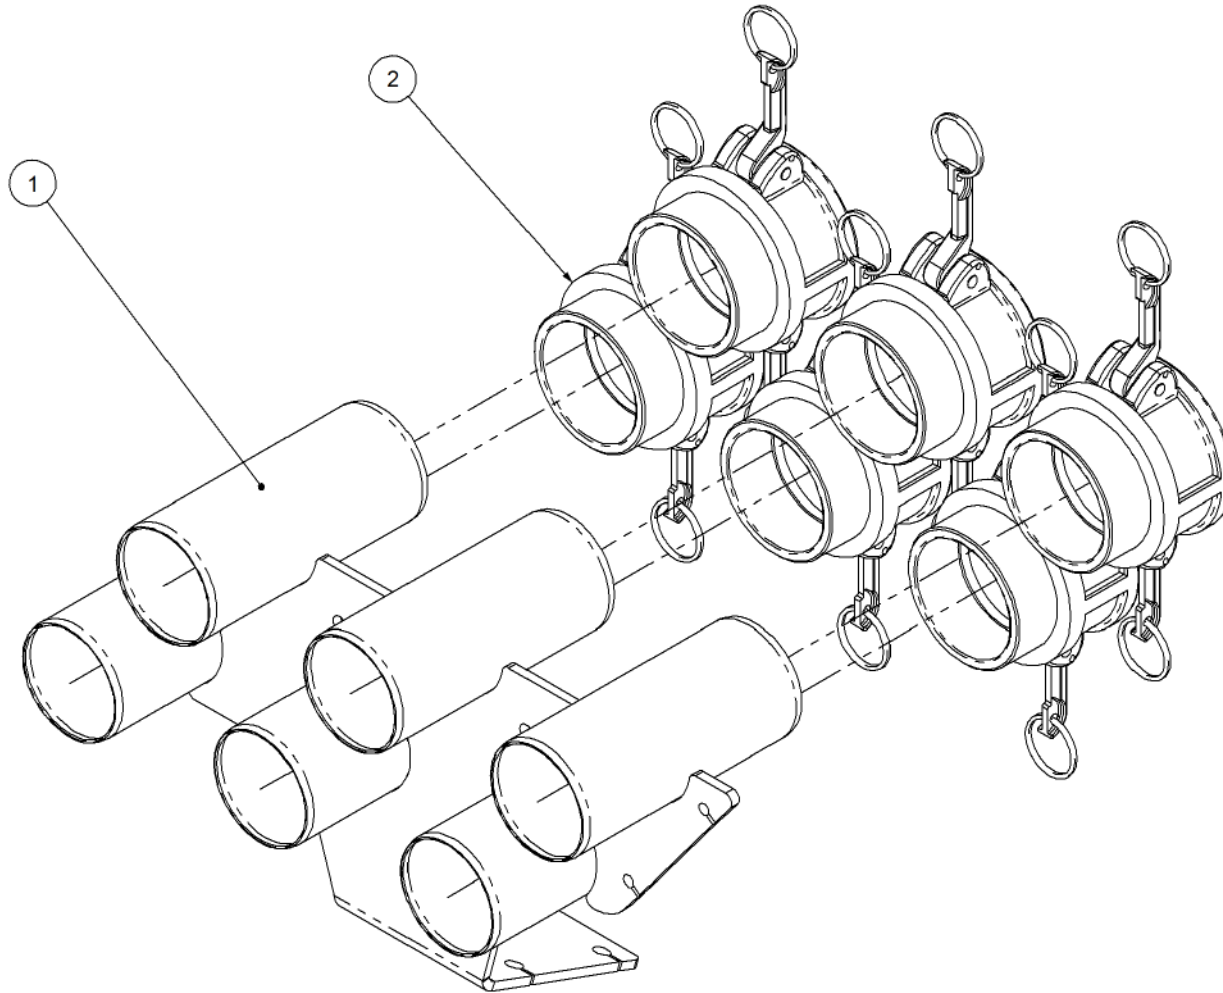

P/N 214602026

Breakaway & Coupling Assy

Key	Part Number	Description	Qty
1	214602027	Breakaway Mount	1
2	108000176	Coupling - 3" Female	6

Key	Part Number	Description	Qty