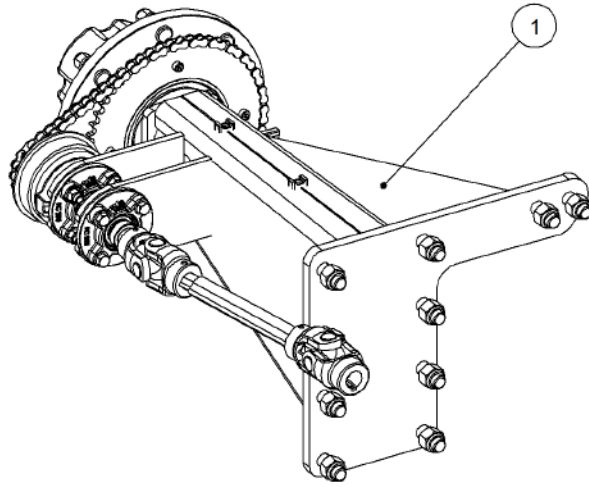

P/N 248124000

Axle Hub & Stub Kit - 6.5T (8 stud) x 3.0m

Key	Part Number	Description	Qty
1	242124000	Axle Hub & Stub - Drive - 6.5T (8 stud) x 3.0m	1
2	243124000	Axle Hub & Stub - Lazy - 6.5T (8 stud) x 3.0m	1
3	000190638	Bolt Hex Hd 3/4" UNC x 2-1/2"	20
4	030130191	Nut 3/4" UNC Nyloc	20

Key	Part Number	Description	Qty