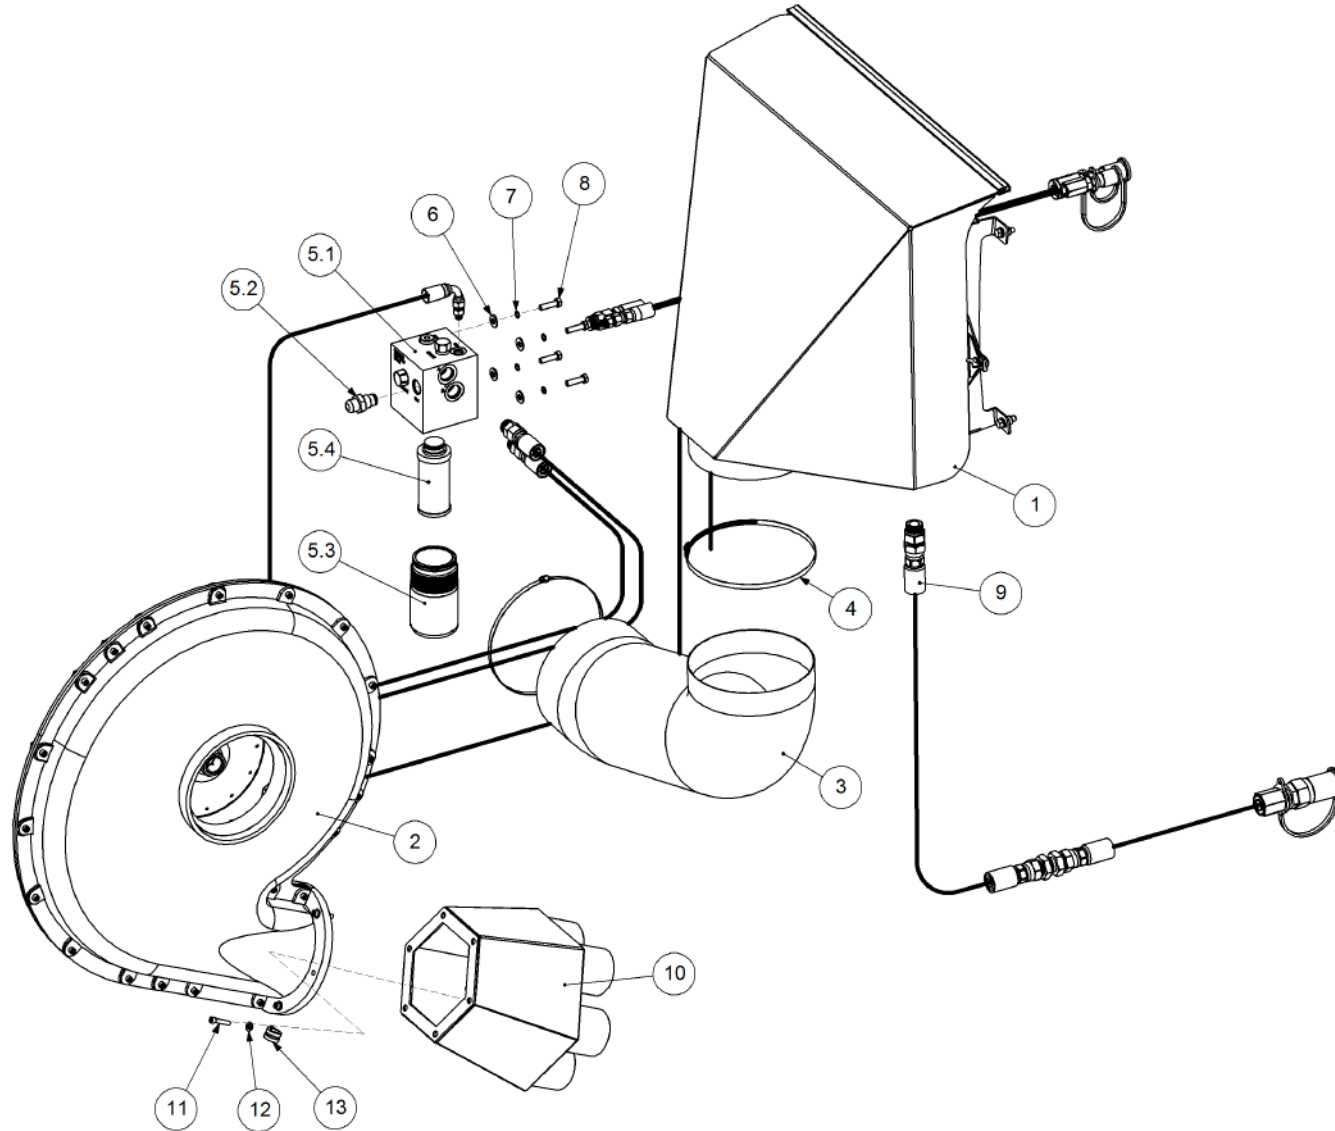

P/N 25000002 Blower Kit - Volvo

P/N 25000002 Blower Kit - Volvo

Key	Part Number	Description	Qty
1	205600010	Cooler Assy	1
2	250902003	Blower - Volvo (90 Deg)	1
3	205001000	Hose - 8" Nyladuct	1
4	101178229	Hose Clamp - 178 - 229	2
5	254000002	Anti Cavity Manifold	1
5.1	161000003	Anti Cavity Manifold	1
5.2	161000005	HI-VT Indicator	1
5.3	254000001	Filter Bowl	1
5.4	159424400	Filter Element suits Anti Cavity Manifold - Blower Kit	1
6	085108000	Flat Washer 8 ID	4
7	086108000	Spring Washer 8 ID	4
8	050080308	Bolt Hex Hd M8 x 30	4
9	150000042	Hydraulic Hose & Fittings Kit	1
10	259602000	Blower Outlet - 6 Outlet	1
11	010106032	Cap Screw 1/4" UNC x 1-1/4"	6
12	035106151	Flat Washer 1/4" ID	6
13	115001351	Cable Clamp 18mm	1

Key	Part Number	Description	Qty