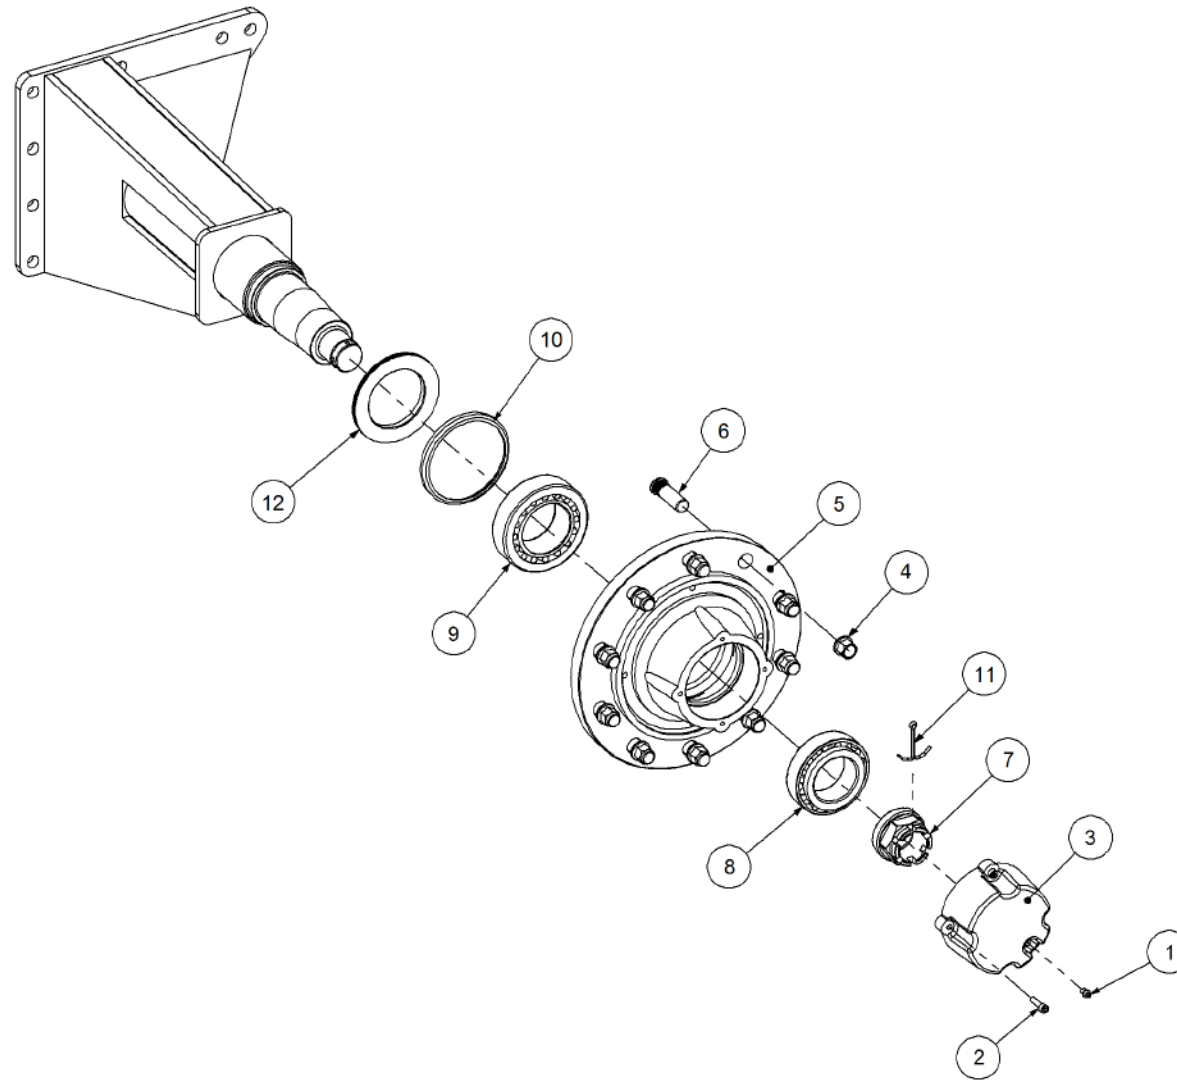

Key	Part Number	Description	Qty
------------	--------------------	--------------------	------------

P/N 240120000 Axle Hub & Stub - Drive - 15T (10 stud) x 3.2m

Key	Part Number	Description	Qty
1	240120001	Axle - Drive	1
2	111103000	Grease Nipple 1/8" BSP	1
3	060108030	Cap Screw M8 x 30	4
4	249092007	Grease Cap	1
5	080162203	Wheel Nut M22	10
6	139110102	Hub - 10 stud	1
7	056220700	Wheel Stud M22 x 70	10
8	139110103	Axle Nut M50	1
9	135033215	Bearing Tapered Roller 75 ID	1
10	135033217	Bearing Tapered Roller 85 ID	1
11	139092009	Wear Ring	1
12	092206080	Split Pin 6.3 Dia x 80	1
13	139092008	Seal 100 ID	1
14	249150544	Sprocket Plate 5/8" BS x 54T	1
15	060108050	Cap Screw M8 x 50	4
16	000080255	Bolt Hex Hd 5/16" UNC x 1"	1
17	036108000	Spring Washer 5/16" ID	1
18	290000002	Retainer Washer	1
19	115005314	Electric Clutch w/- 18T Sprocket	1
20	094105000	Pop Rivet 3/16" Steel	3
21	115001512	Cable Clamp	3
22	249094000	Chain 5/8" Simplex O'ring	1
23	000110505	Bolt Hex Hd 7/16" x 2" UNC	8
24	136220500	Bearing Housing - 4 Bolt	2
25	135520525	Bearing - 1" ID	2
26	030130111	Nut 7/16" UNC Nyloc	8
27	290000003	Clutch Shaft	1
28	182070830	Key 7 x 8 x 30 Lg	1
29	131210570	Drive Shaft & Universal	1
30	035111220	Flat Washer 7/16" ID	16
31	240000000	Bush	1
32	111206450	Grease Nipple 1/4" UNF - 45°	2

Key	Part Number	Description	Qty
-----	-------------	-------------	-----

P/N 241120001

Axle Hub & Stub - Lazy - 15T (10 stud) x 3.2m

Key	Part Number	Description	Qty
1	111103000	Grease Nipple 1/8" BSP	1
2	060108030	Cap Screw M8 x 30	4
3	249092007	Grease Cap	1
4	080162203	Wheel Nut M22	10
5	139110102	Hub - 10 stud	1
6	056220700	Wheel Stud M22 x 70	10
7	139110103	Axle Nut M50	1
8	135033215	Bearing Tapered Roller 75 ID	1
9	135033217	Bearing Tapered Roller 85 ID	1
10	139092009	Wear Ring	1
11	092206080	Split Pin 6.3 Dia x 80	1
12	139092008	Seal 100 ID	1