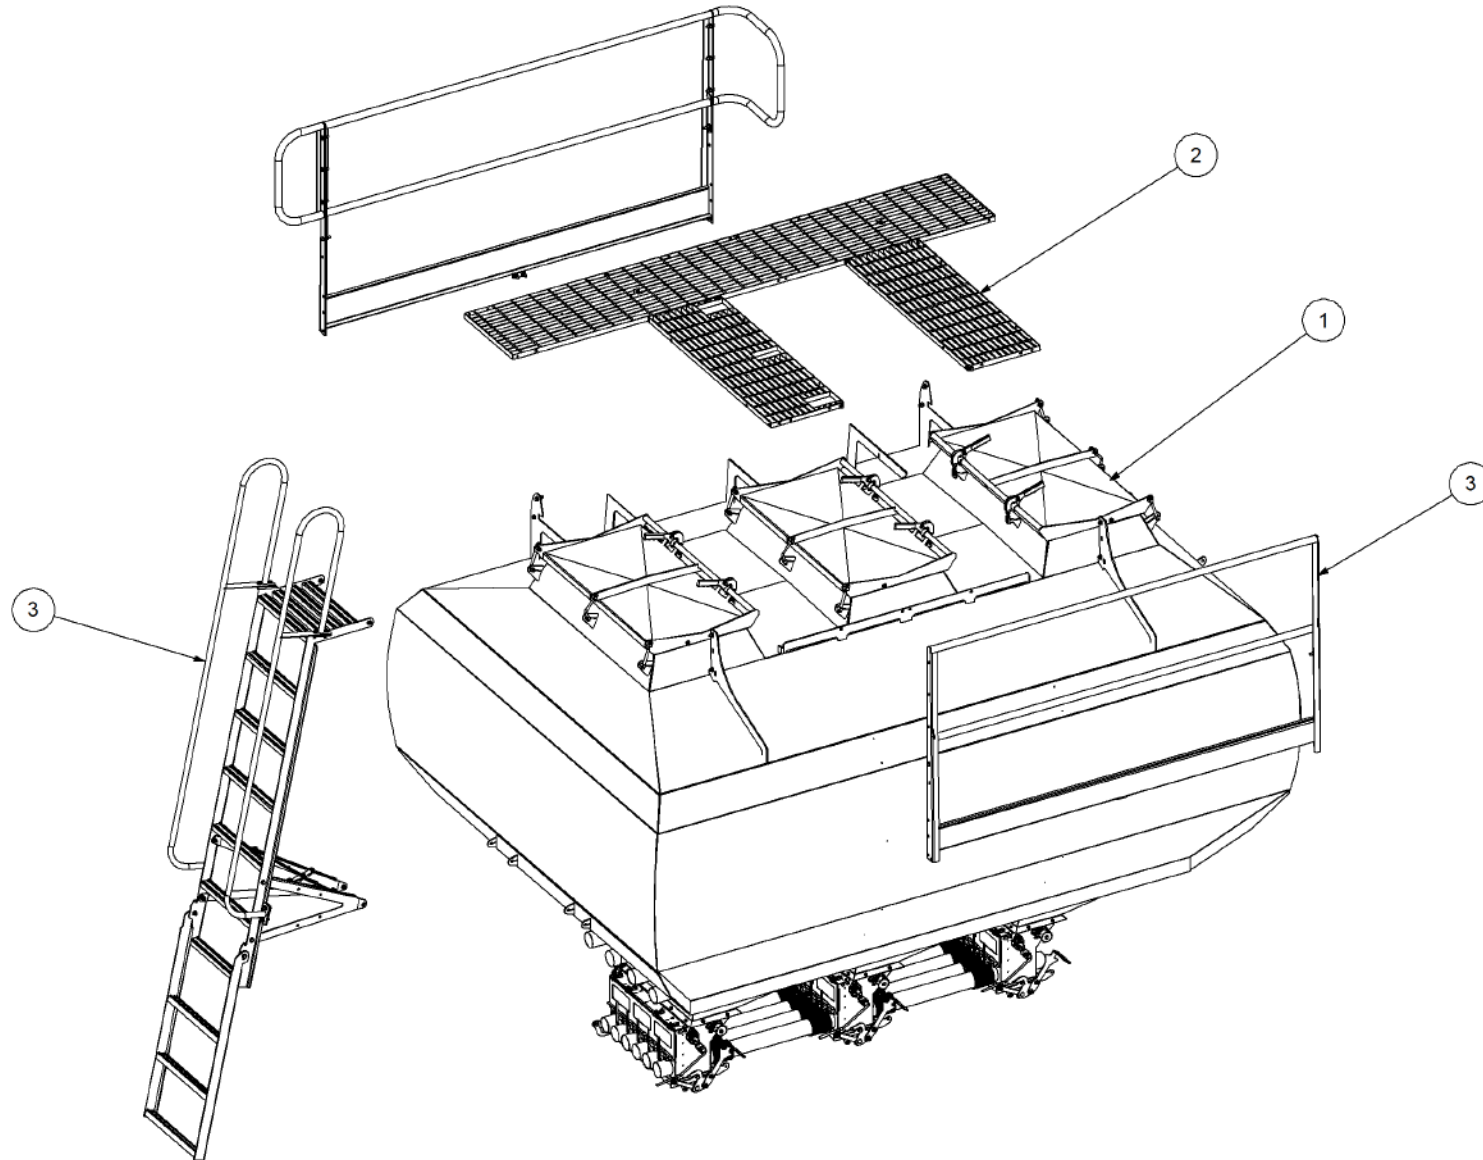

Simplicity
A U S T R A L I A

Parts Manual

TQS - Trailing Quad Steerable Air Seeder

12000 TQS3

P/N 12000 TQS3

12000 TQS 3 Bin Air Seeder

Key	Part Number	Description	Code	Key	Part Number	Description	Code
1	200123000	Bin Assembly - 12000 3 Bin	(Std)	15	234000000	Harrow Hitch Assy	(Opt Extra)
2	214603040	Chassis Kit - TQS 3 Bin	(Std)	16	233260100	Universal Hitch Assy w/- U Bolts	(Opt Extra)
2	214603240	Chassis Kit - TQS 3 Bin - Xtra Steer	(Opt)	16	233260145	Universal Hitch Assy w/- Adaptor Plate	(Opt Extra)
3	290603000	Drive Kit - Ground Drive	(Std)	16	305100100	Rear Pull Assy - Allrounder	(Opt Extra)
3	290603002	Drive Kit - Linear Control	(Opt)				
3	290603001	Drive Kit - Electric Drive	(Opt)				
4	250000003	Blower Kit - Rexroth	(Std)				
4	250000103	Blower Kit - Rexroth w/- Diverter Valve	(Opt)				
4	250000002	Blower Kit - Volvo	(Opt)				
4	250000102	Blower Kit - Volvo w/- Diverter Valve	(Opt)				
5	230123000	Steerable Axle 12000 Assembly 3.0m	(Std)				
5	230123100	Axle Assy - Xtra Steer	(Opt)				
6	248120000	Axle Hub & Stub Kit - 6.5T (8 stud) x 3.2m	(Std)				
6	248124000	Axle Hub & Stub Kit - 6.5T (8 stud) x 3.0m	(Opt)				
7	248000004	Wheel Kit - 23.1 x 30 Tyre - 8 stud	(Std)				
7	248000007	Wheel Kit - 24.5 x 32 Tyre - 8 Stud	(Opt)				
8	248000007	Wheel Kit - 24.5 x 32 Tyre - 8 Stud	(Std)				
8	248000011	Wheel Kit - 30.5 x 32 Tyre - 8 Stud	(Opt)				
8	248000008	Wheel Kit - 30.5 x 32 Tyre - 10 Stud	(Opt)				
9	291600005	Dispatch Kit - Ground Drive	(Std)				
10	156590005	Stauff Clamp Kit	(Std)				
11	290246500	Monitor & Harness Kit - Eagle 3 Bin	(Std)				
11	290103457	Monitor & Harness Kit - Eagle 3 Bin w/- Actuator	(Opt)				
11	290103375	Monitor & Harness Kit - Eagle 3 Bin w/- Electric Drive	(Opt)				
11	290103100	Monitor & Harness Kit - X20 3 Bin w/- Actuator	(Opt)				
12	196612002	Decal '12000' Simplicity 1000 x 400mm	(Std)				
12	196042512	Decal - Assorted Instructions	(Std)				
12	196015020	Decal 'Wheat Sheaf Logo' 150 x 200	(Std)				
13	201600101	SSB Kit - 600L 1 Way Ground Drive	(Opt Extra)				
13	201600103	SSB Kit - 600L 2 Way Ground Drive	(Opt Extra)				
14	265902000	Auger Kit 8" - RH	(Opt Extra)				
14	265903000	Auger Kit 8" - LH	(Opt Extra)				