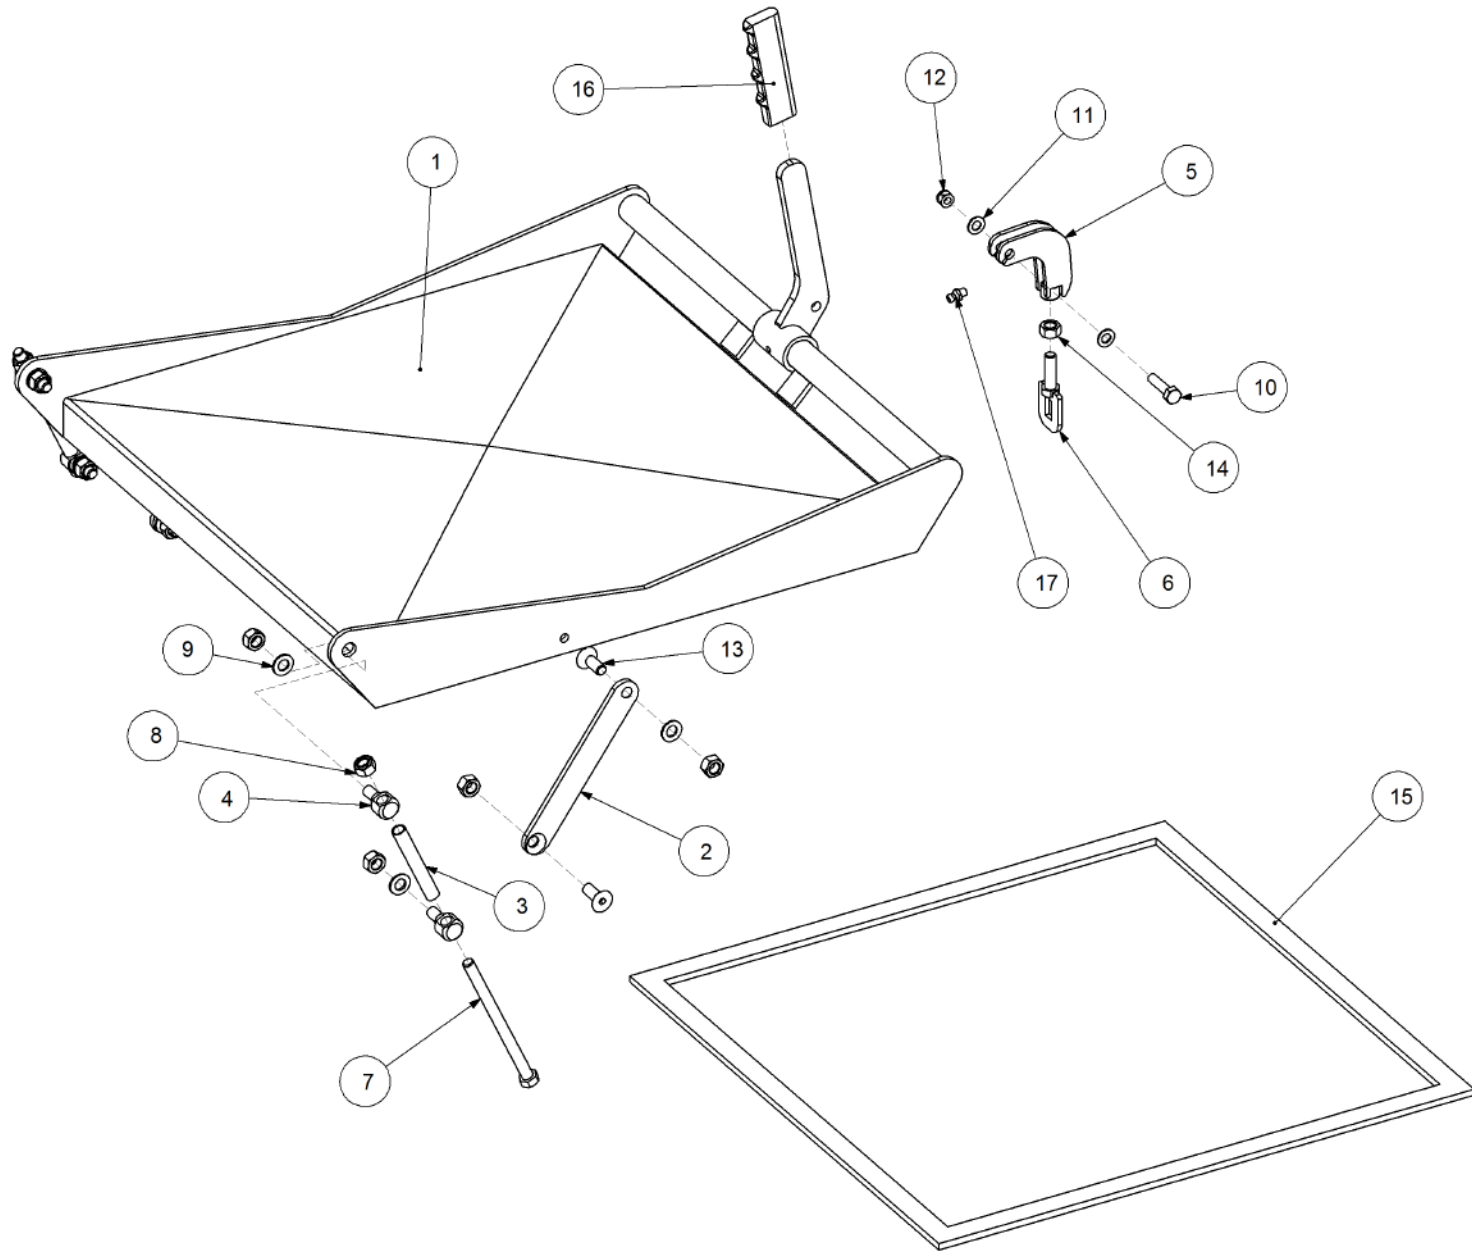

P/N 203150000 Lid Assy - Medium

P/N 203150000 Lid Assy - Medium

Key	Part Number	Description	Qty
1	203150001	Lid - Medium	1
2	203154006	Lid Tilt Hinge	2
3	203401022	Lid Hinge Spacer	2
4	203154005	Lid Hinge Swivel	4
5	203154001	Lid Latch Toggle	1
6	203153001	Lid Latch Loop	1
7	000101395	Bolt Hex Hd 3/8" UNC x 5-1/2"	2
8	030130101	Nut 3/8" UNC Nyloc	6
9	035110191	Flat Washer 3/8" ID	8
10	000080325	Bolt Hex Hd 5/16" UNC x 1-1/4"	1
11	035108161	Flat Washer 5/16" ID	2
12	030130081	Nut 5/16" UNC Nyloc	1
13	012110025	Cap Screw Csk Hd 3/8" UNC x 1"	4
14	030110101	Nut 3/8" UNC	5
15	197525265	Lid Seal - Medium	1
16	197020115	Lid Handle Grip	1
17	111206000	Grease Nipple 1/4" UNF	1

Key	Part Number	Description	Qty