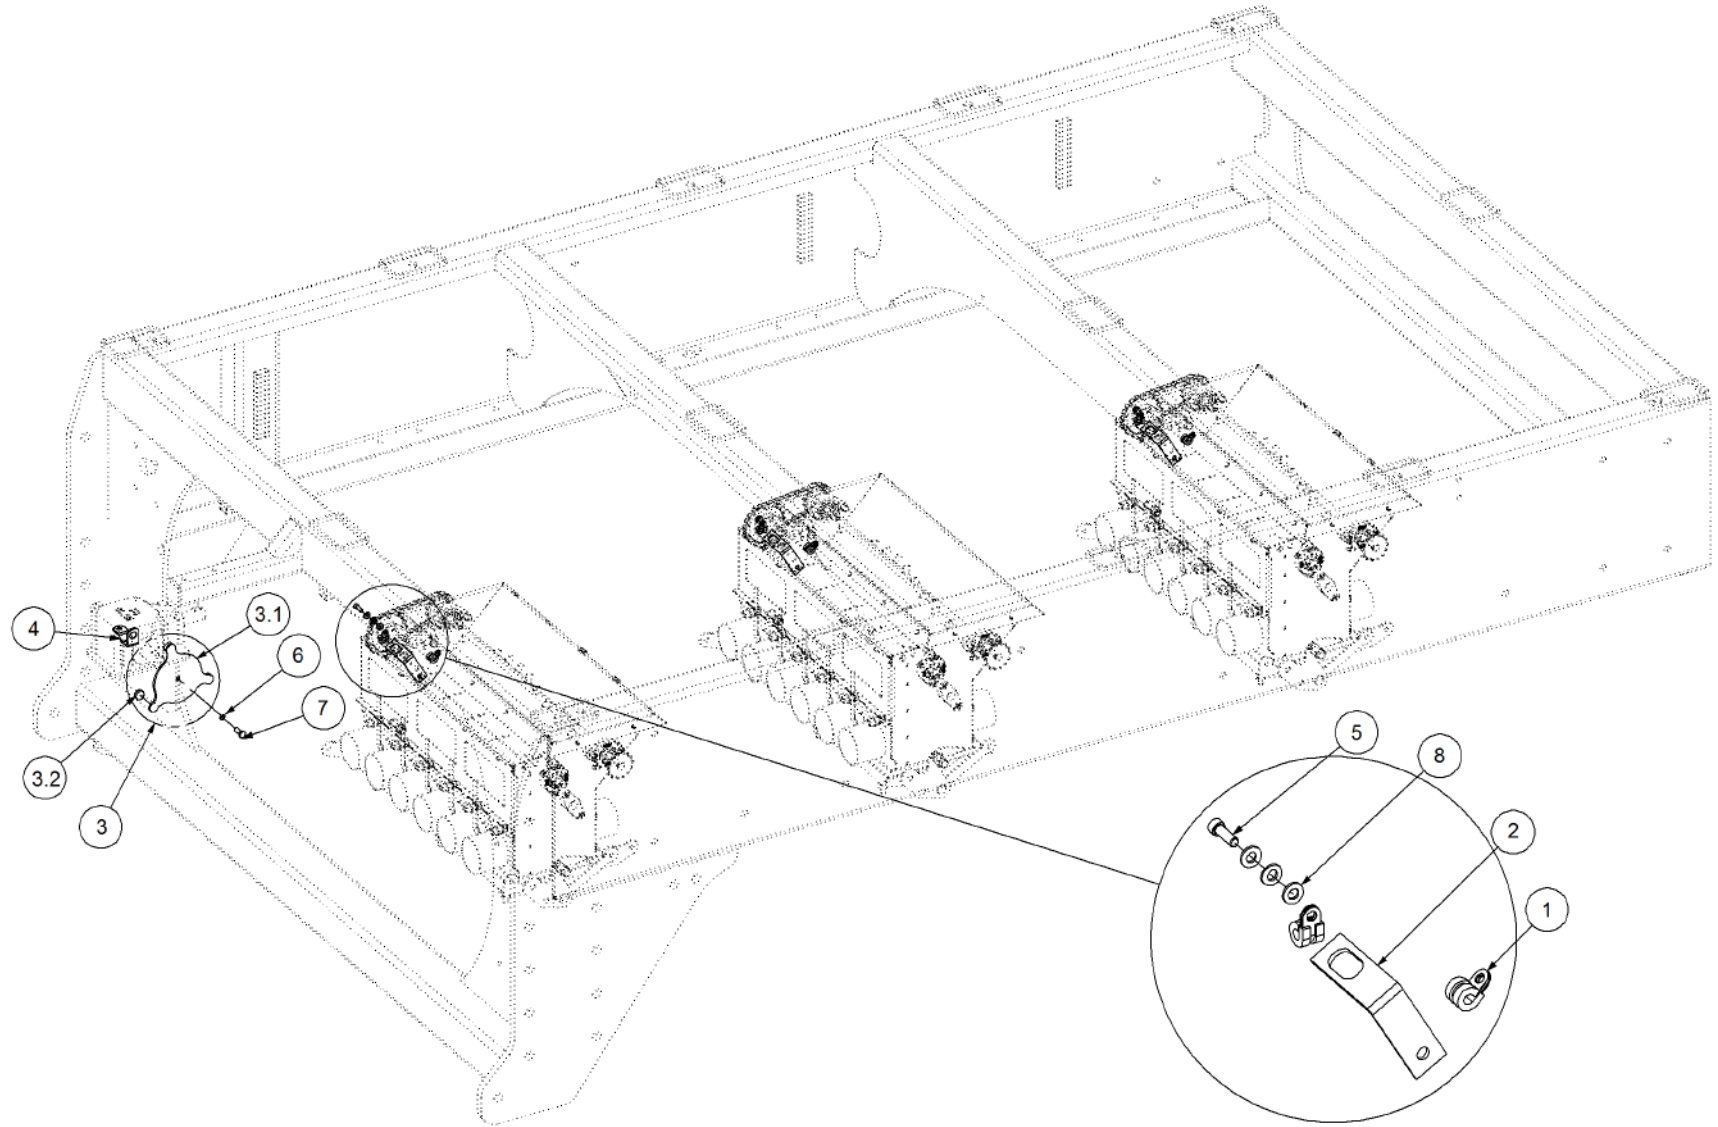

P/N 290000104   Sensor Mount Kit - 3 Bin

Key	Part Number	Description	Qty
1	115001350	Cable Clamp 10mm	6
2	290000098	Speed Sensor Bracket	3
3	290000101	Mount Plate - Speed Magnet	1
3.1	193075004	Sensor Plate - 3 Magnet	1
3.2	193075005	Disc Magnet	3
4	290000102	Sensor Mount	1
5	010106019	Cap Screw 1/4" UNC x 3/4"	3
6	086108000	Spring Washer 8 ID	1
7	050080208	Bolt Hex Hd M8 x 20	1
8	035106151	Flat Washer 1/4" ID	9

Key	Part Number	Description	Qty