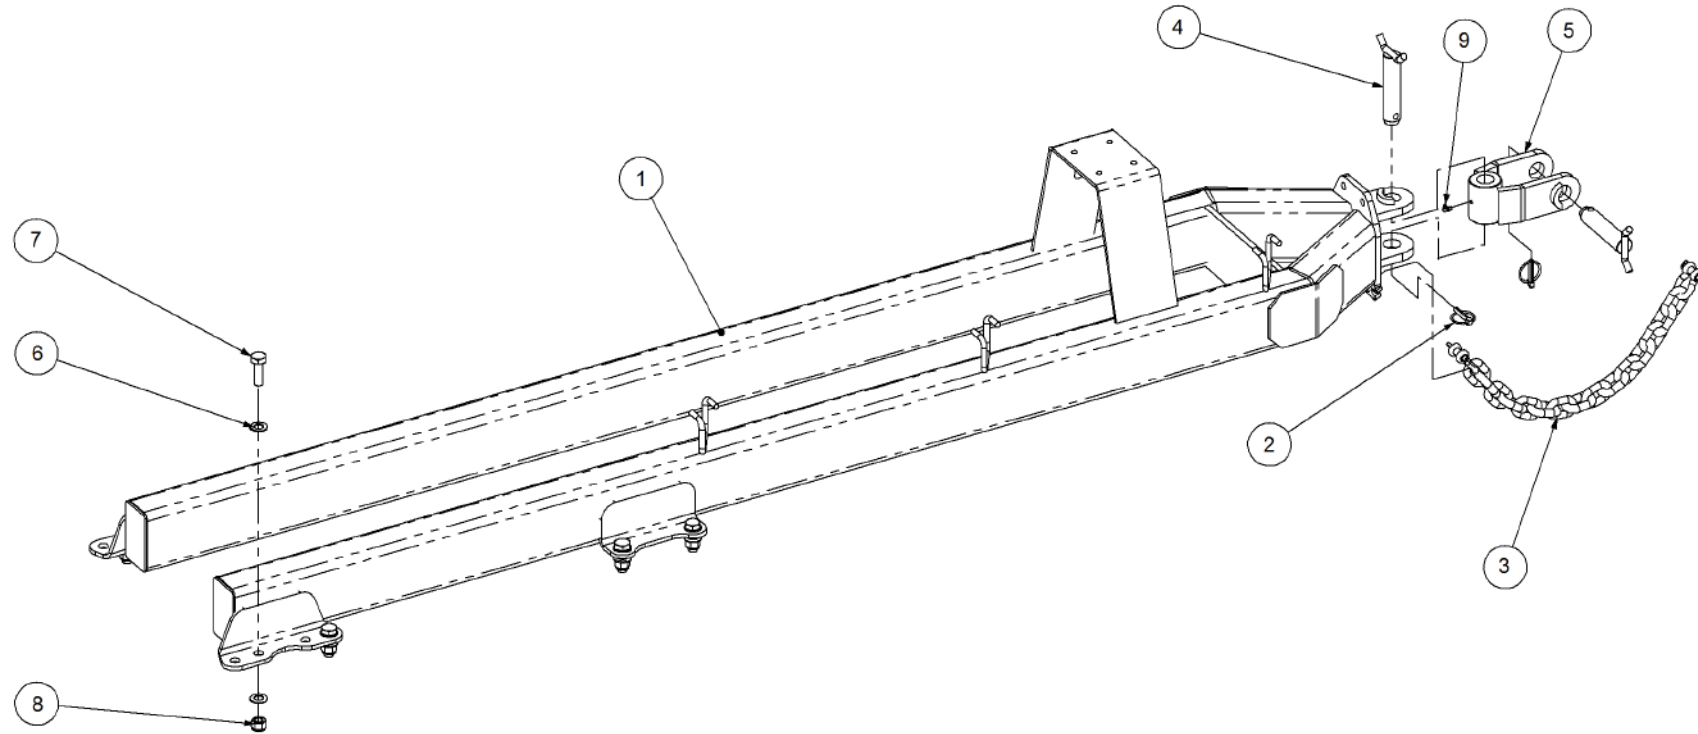

P/N 305100100

Rear Pull Assy - Allrounder

Key	Part Number	Description	Qty
1	300571500	Rear Pull	1
2	095110036	Lynch Pin 3/8"	2
3	230603028	Safety Chain - 15L	1
4	233260117	Hitch Pin	2
5	233330165	Clevis	1
6	085116000	Flat Washer 16 ID	16
7	050160508	Bolt Hex Hd M16 x 50	8
8	080121600	Nut M16 Nyloc	8
9	111206900	Grease Nipple 1/4" UNF - 90°	1

Key	Part Number	Description	Qty