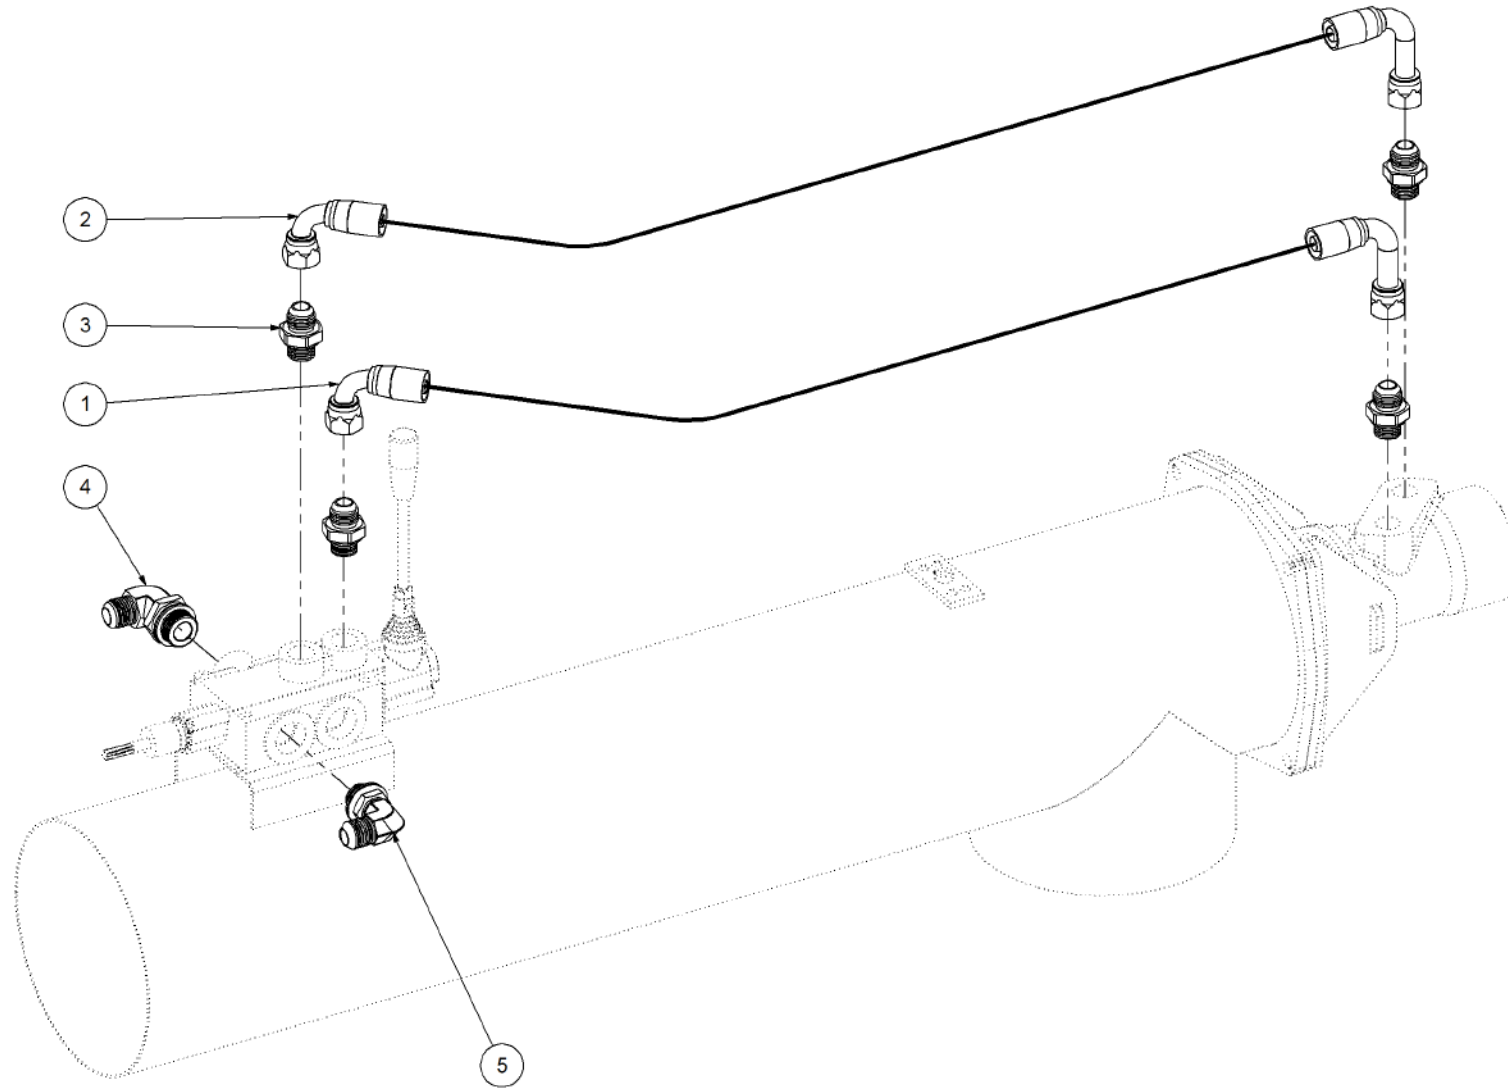

P/N 151600035

Hydraulic Hose & Fittings Kit

Key	Part Number	Description	Qty
1	151600033	Hyd Hose 1/2" DWB x 1000 Lg	1
2	151600034	Hyd Hose 1/2" DWB x 1100 Lg	1
3	15210F4OMX-S	Fitting - Connector 7/8" JicM x 1/2" BspM	4
4	15210-12C4OMX-S	Fitting - Elbow 90° 7/8" JicM x 3/4" BspM	1
5	15210C4OMX-S	Fitting - Elbow 90° 7/8" JicM x 1/2" BspM	1

Key	Part Number	Description	Qty