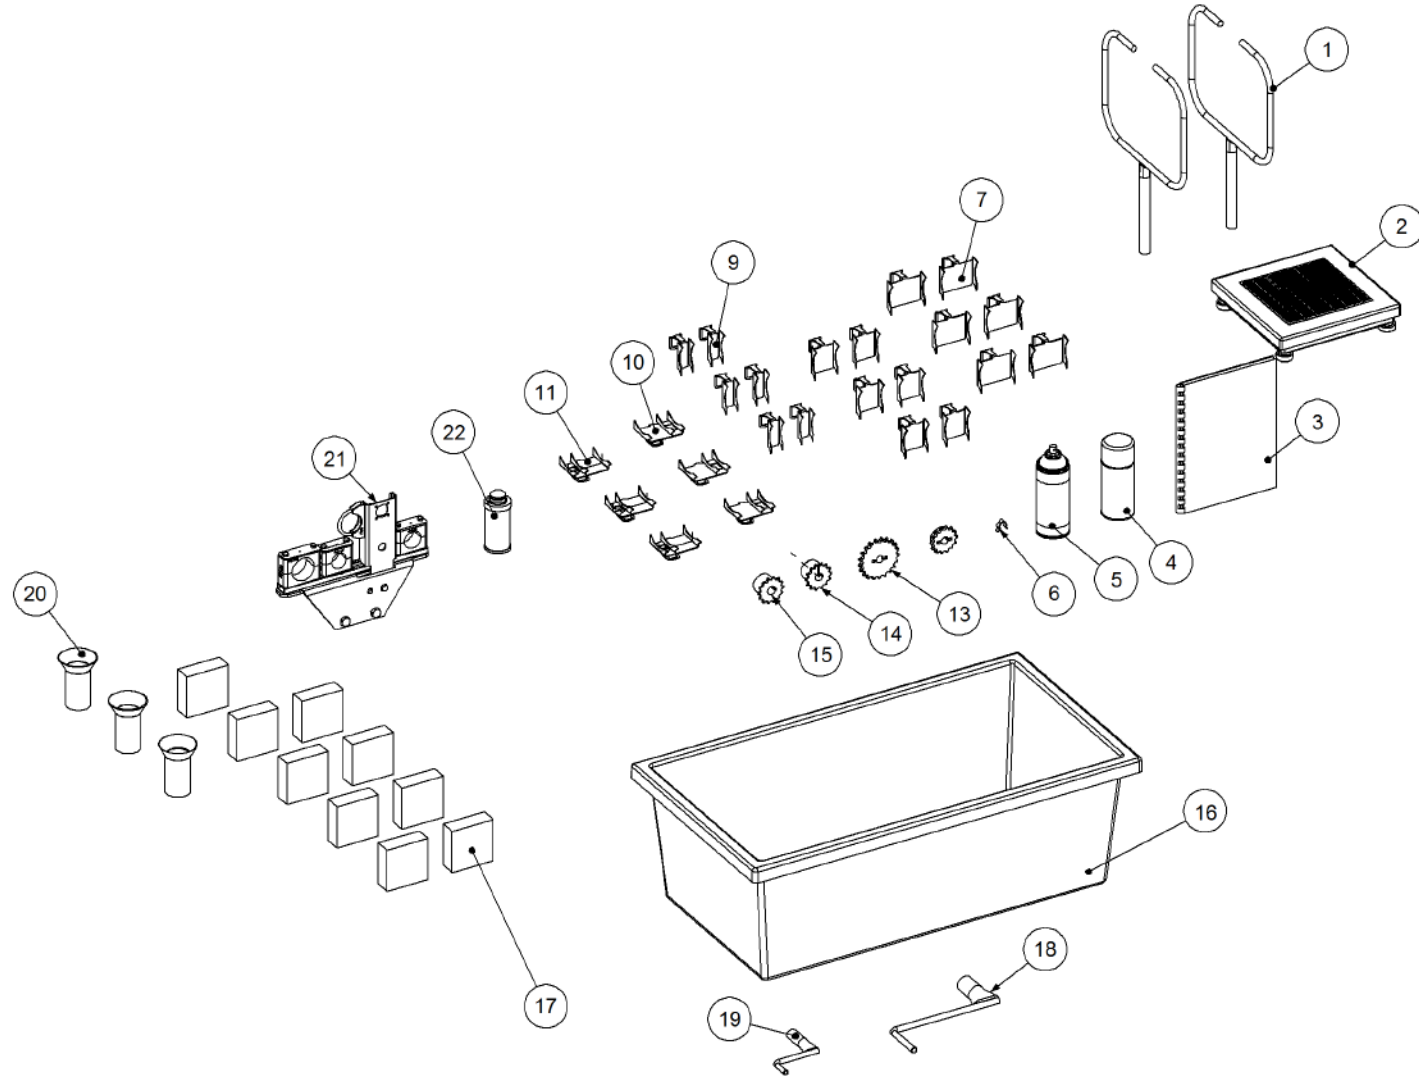

P/N 291600005 Dispatch Kit - Ground Drive

Key	Part Number	Description	Qty
1	235600011	Hose Holder 6 Way	2
2	116503080	Electric Scales	1
3	198691208	Operator's Manual	1
4	199005011	Spray Can - Green	1
5	OZ300C	Ozspray Industry Grade 300gm Aerosol	1
6	193003765	Retainer Clip - Sprocket	1
7	208400034	Metering Unit Blank-Off 100%	6
8	208400033	Metering Unit Blank-Off 66%	6
9	208400032	Metering Unit Blank-Off 33%	6
10	208600058	Metering Unit Blank Off (Canola) LH	3
11	208600060	Metering Unit Blank Off (Canola) RH	3
12	126131405	Sprocket (Plastic) 1/2" BS x 14T - 5/8" ID	1
13	126132106	Sprocket (Plastic) 1/2" BS x 21T - 5/8" ID	1
14	290000032	Sprocket (Plastic) 1/2" BS x 14T - 5/8" ID	1
15	290000031	Sprocket (Plastic) 1/2" BS x 14T - 3/4" ID	1
16	197809005	Weighing Container	1
17	197959535	Blank Off Sponge	9
18	208400045	Crank Handle - Short	1
19	208400095	Crank Handle	1
20	208076050	Air Restrictor	3
21	233260120	Hyd Hose & Electrical Connector Assy	1
22	159424400	Filter Element suits Anti Cavity Manifold - Blower Kit	1

Key	Part Number	Description	Qty