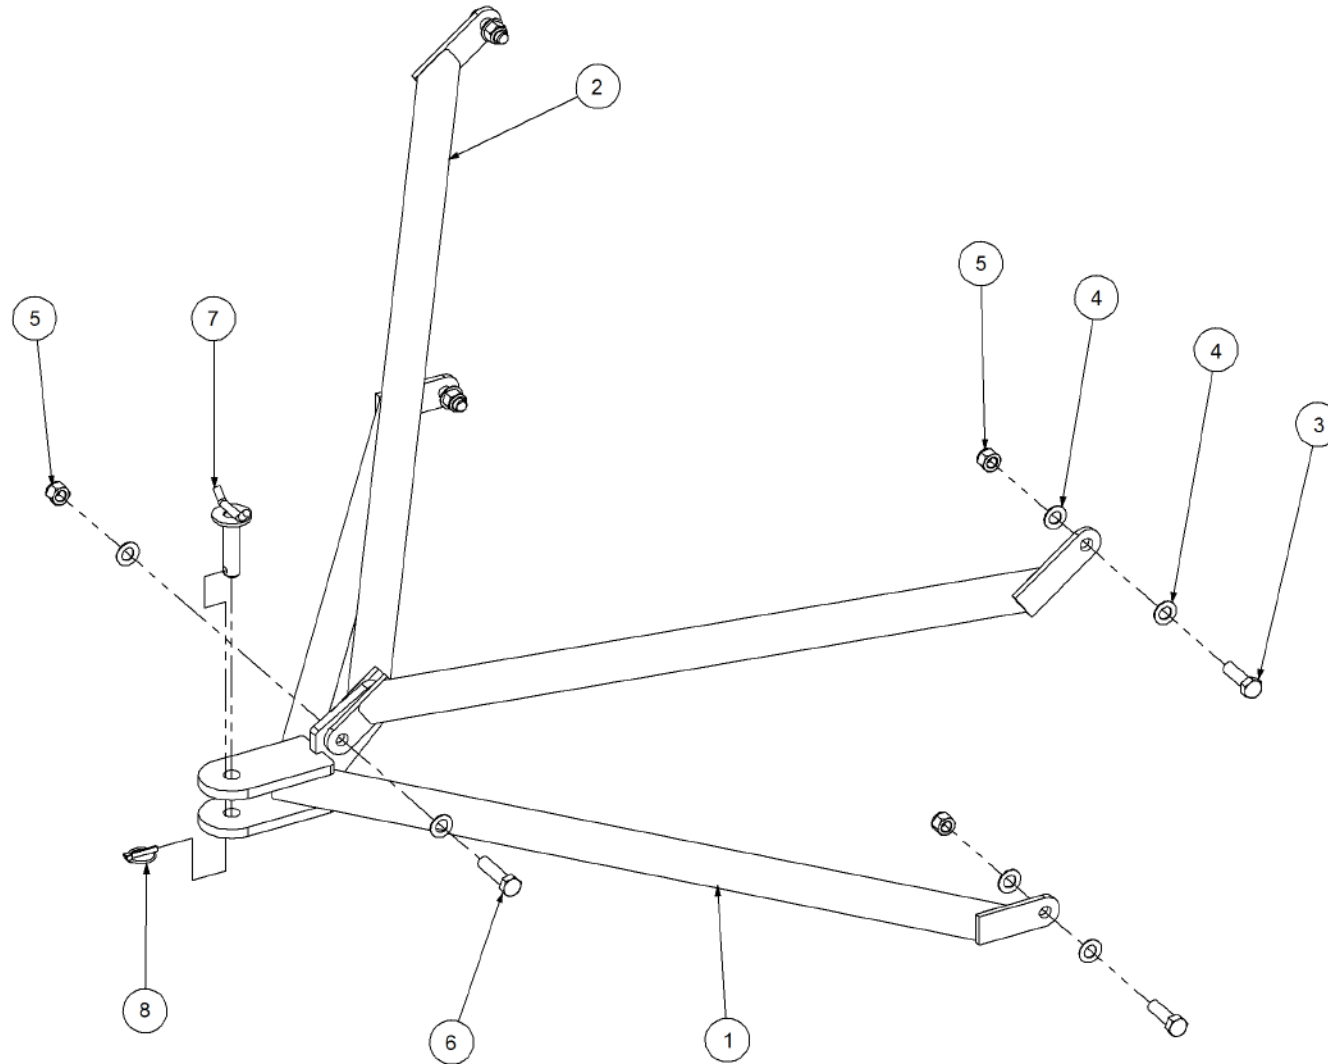

Key	Part Number	Description	Qty
-----	-------------	-------------	-----

P/N 234000000 Harrow Hitch Assy

P/N 234000000 Harrow Hitch Assy

Key	Part Number	Description	Qty
1	234000011	Lower Arm	1
2	234000021	Upper Arm	2
3	000190638	Bolt Hex Hd 3/4" UNC x 2-1/2"	4
4	035119380	Flat Washer 3/4" ID	10
5	030130191	Nut 3/4" UNC Nyloc	5
6	000190755	Bolt Hex Hd 3/4" UNC x 3"	1
7	234000001	Hitch Pin	1
8	095110036	Lynch Pin 3/8"	1