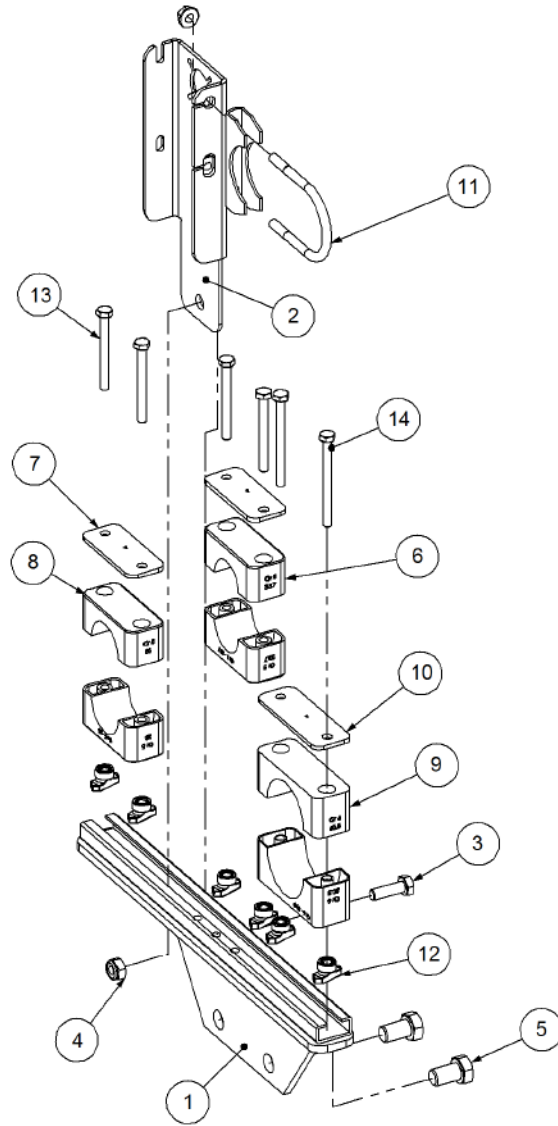

P/N 291600005 Dispatch Kit - Ground Drive

Key	Part Number	Description	Qty
1	235600011	Hose Holder 6 Way	2
2	116503080	Electric Scales	1
3	198691208	Operator's Manual	1
4	199005011	Spray Can - Green	1
5	OZ300C	Ozspray Industry Grade 300gm Aerosol	1
6	193003765	Retainer Clip - Sprocket	1
7	208400034	Metering Unit Blank-Off 100%	6
8	208400033	Metering Unit Blank-Off 66%	6
9	208400032	Metering Unit Blank-Off 33%	6
10	208600058	Metering Unit Blank Off (Canola) LH	3
11	208600060	Metering Unit Blank Off (Canola) RH	3
12	126131405	Sprocket (Plastic) 1/2" BS x 14T - 5/8" ID	1
13	126132106	Sprocket (Plastic) 1/2" BS x 21T - 5/8" ID	1
14	290000032	Sprocket (Plastic) 1/2" BS x 14T - 5/8" ID	1
15	290000031	Sprocket (Plastic) 1/2" BS x 14T - 3/4" ID	1
16	197809005	Weighing Container	1
17	197959535	Blank Off Sponge	9
18	208400045	Crank Handle - Short	1
19	208400095	Crank Handle	1
20	208076050	Air Restrictor	3
21	233260120	Hyd Hose & Electrical Connector Assy	1
22	159424400	Filter Element suits Anti Cavity Manifold - Blower Kit	1

Key	Part Number	Description	Qty