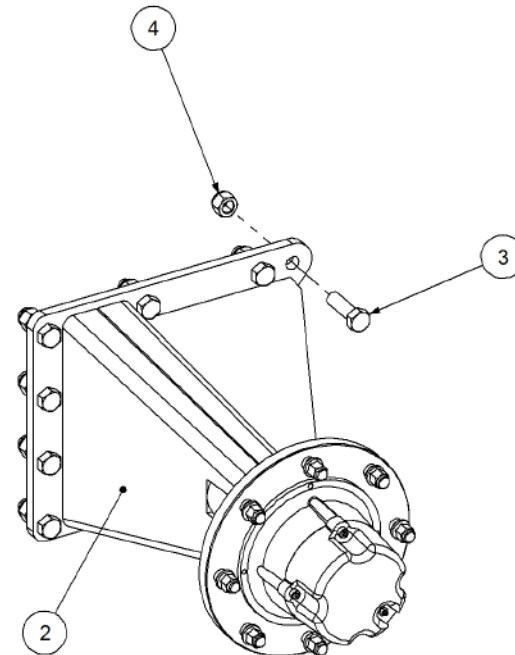

P/N 248124000

Axle Hub & Stub Kit - 6.5T (8 stud) x 3.0m

Key	Part Number	Description	Qty
1	242124000	Axle Hub & Stub - Drive - 6.5T (8 stud) x 3.0m	1
2	243124000	Axle Hub & Stub - Lazy - 6.5T (8 stud) x 3.0m	1
3	000190638	Bolt Hex Hd 3/4" UNC x 2-1/2"	20
4	030130191	Nut 3/4" UNC Nyloc	20

Key	Part Number	Description	Qty