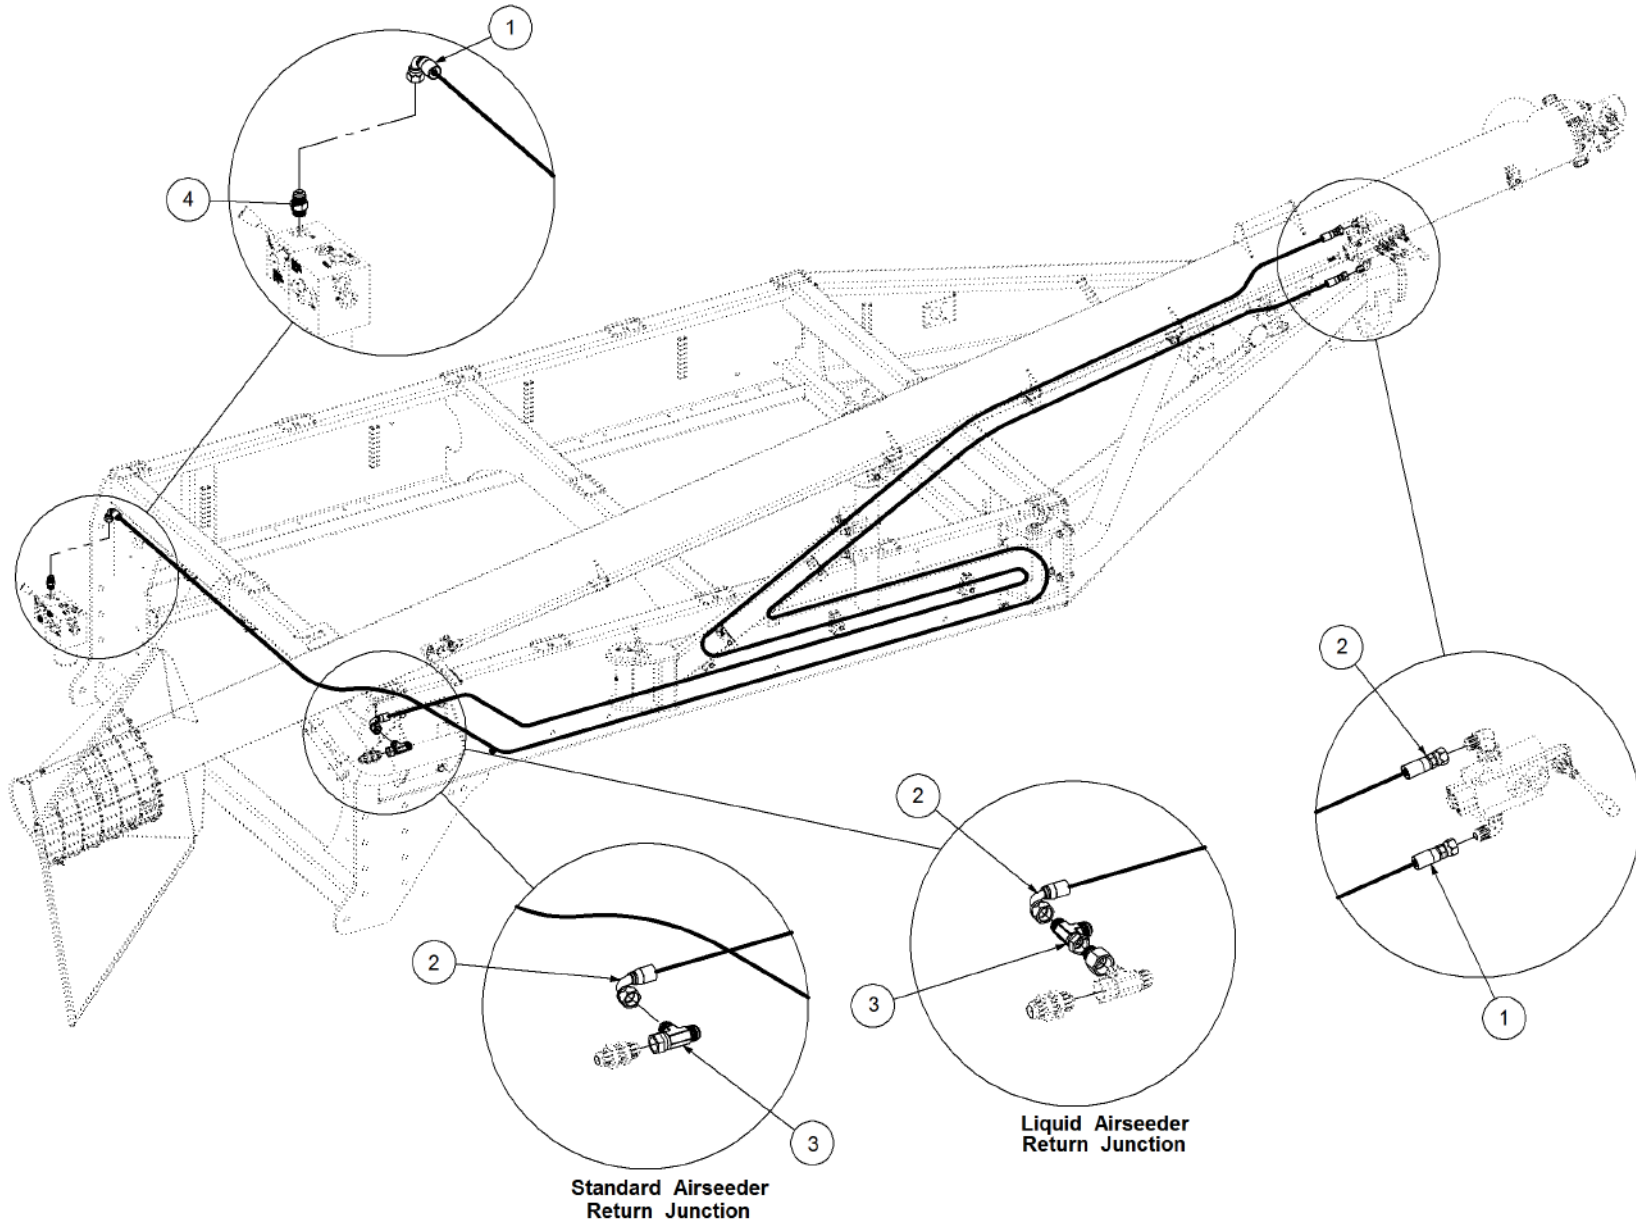

P/N 150000059

Hydraulic Hose & Fittings Kit

Key	Part Number	Description	Qty
1	150000048	Hyd Hose 1/2" DWB x 10800 Lg	1
2	150000049	Hyd Hose 1/2" DWB x 9000 Lg	1
3	15212R6X-S	Fitting - Tee 1-1/16" JicM x 1-1/16" JicM x 1-1/16" JicF	1
4	15210F5OX-S	Fitting - Connector 7/8" JicM x 7/8" UnoM	1
5	PSG32	Spiral Guard	1

Key	Part Number	Description	Qty