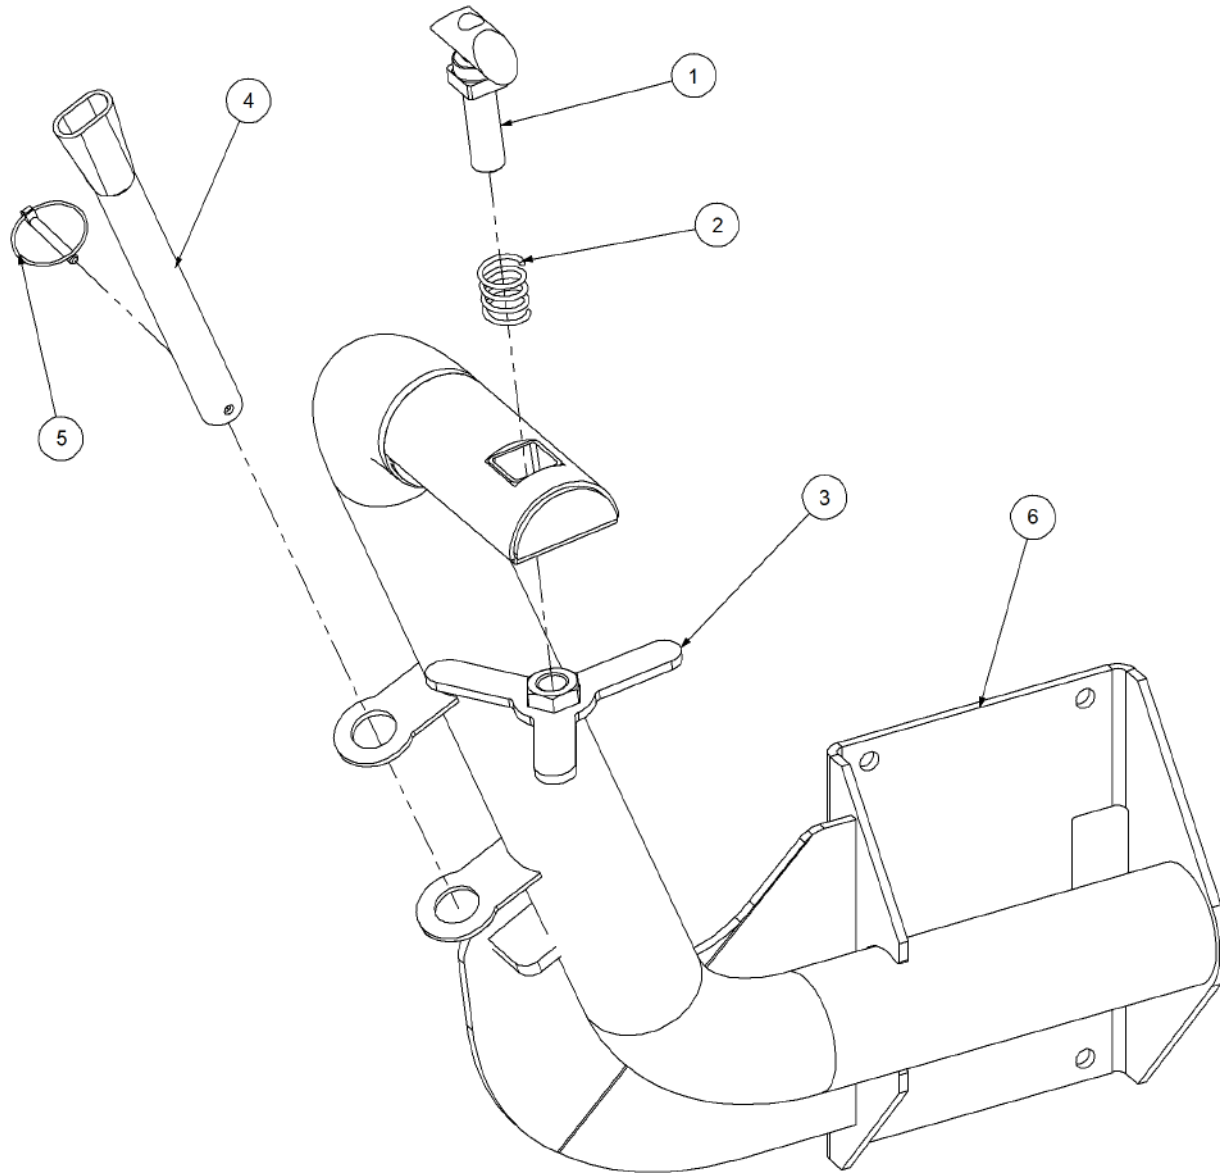

P/N 260902300 Rear Mount Arm - RH

P/N 260902300

Rear Mount Arm - RH

Key	Part Number	Description	Qty
1	260902320	T Bolt	1
2	260902318	Spring - Compression 22.5 ID	1
3	260902312	Handle	1
4	260902315	Handle Extension	1
5	095106000	Lynch Pin 6mm	1
6	260902041	Rear Mount - RH	1

Key	Part Number	Description	Qty