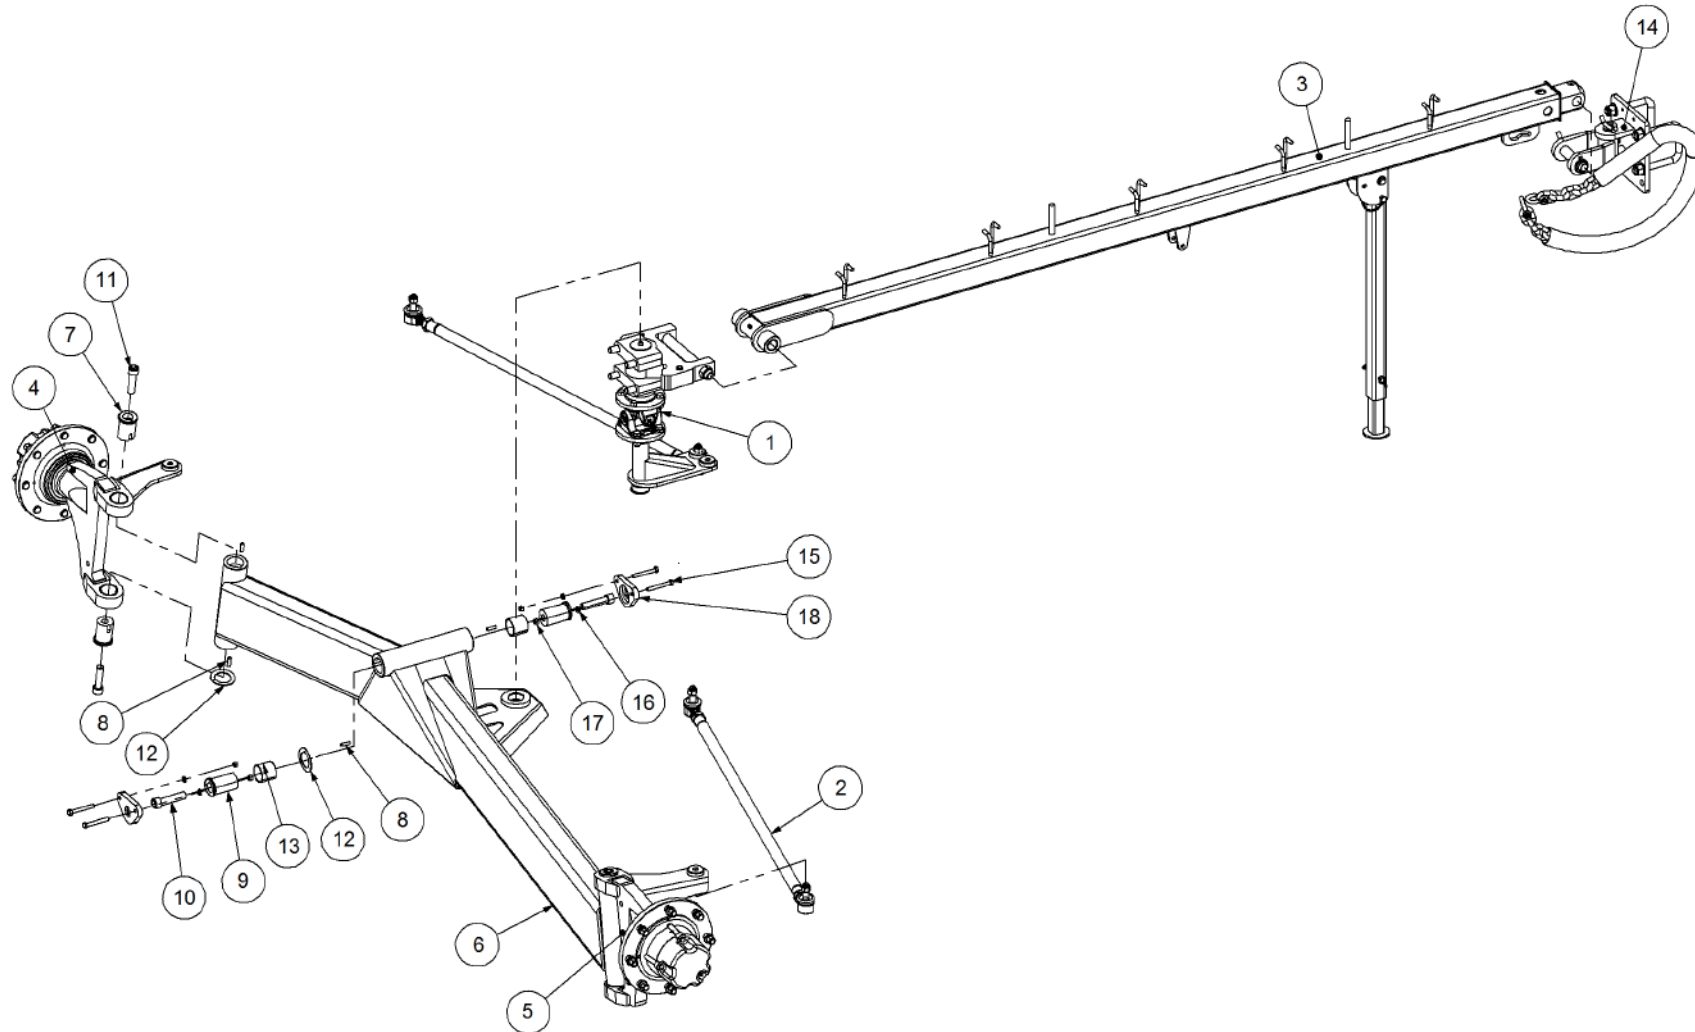

P/N 230123000 Steerable Axle 12000 Assembly 3.0m

Key	Part Number	Description	Qty
1	230605101	Steering Yoke Assy	1
2	230603108	Tie Rod Assy	2
3	235600110	Pull Assy	1
4	230123020	Stub Axle Assy - 12000 LH	1
5	230123010	Stub Axle Assy - 12000 RH	1
6	230603001	Rock Axle	1
7	230603004	Pivot Pin - Stub Axle	4
8	090210030	Dowel Pin 10 Dia x 30	6
9	230603007	Pivot Pin - Rock Axle	2
10	061120090	Cap Screw M20 x 90	2
11	061120080	Cap Screw M20 x 80	4
12	138132093	Thrust Washer 2" ID x 0.093"	3
13	137131031	Bush Teflon 50 ID x 50 Lg	2
14	233260100	Universal Hitch Assy w/- U Bolts	1
15	050100808	Bolt Hex Hd M10 x 80	4
16	086110000	Spring Washer 10 ID	4
17	080111000	Nut M10	4
18	230603017	Safety Cap - Axle Pivot	2

Key	Part Number	Description	Qty