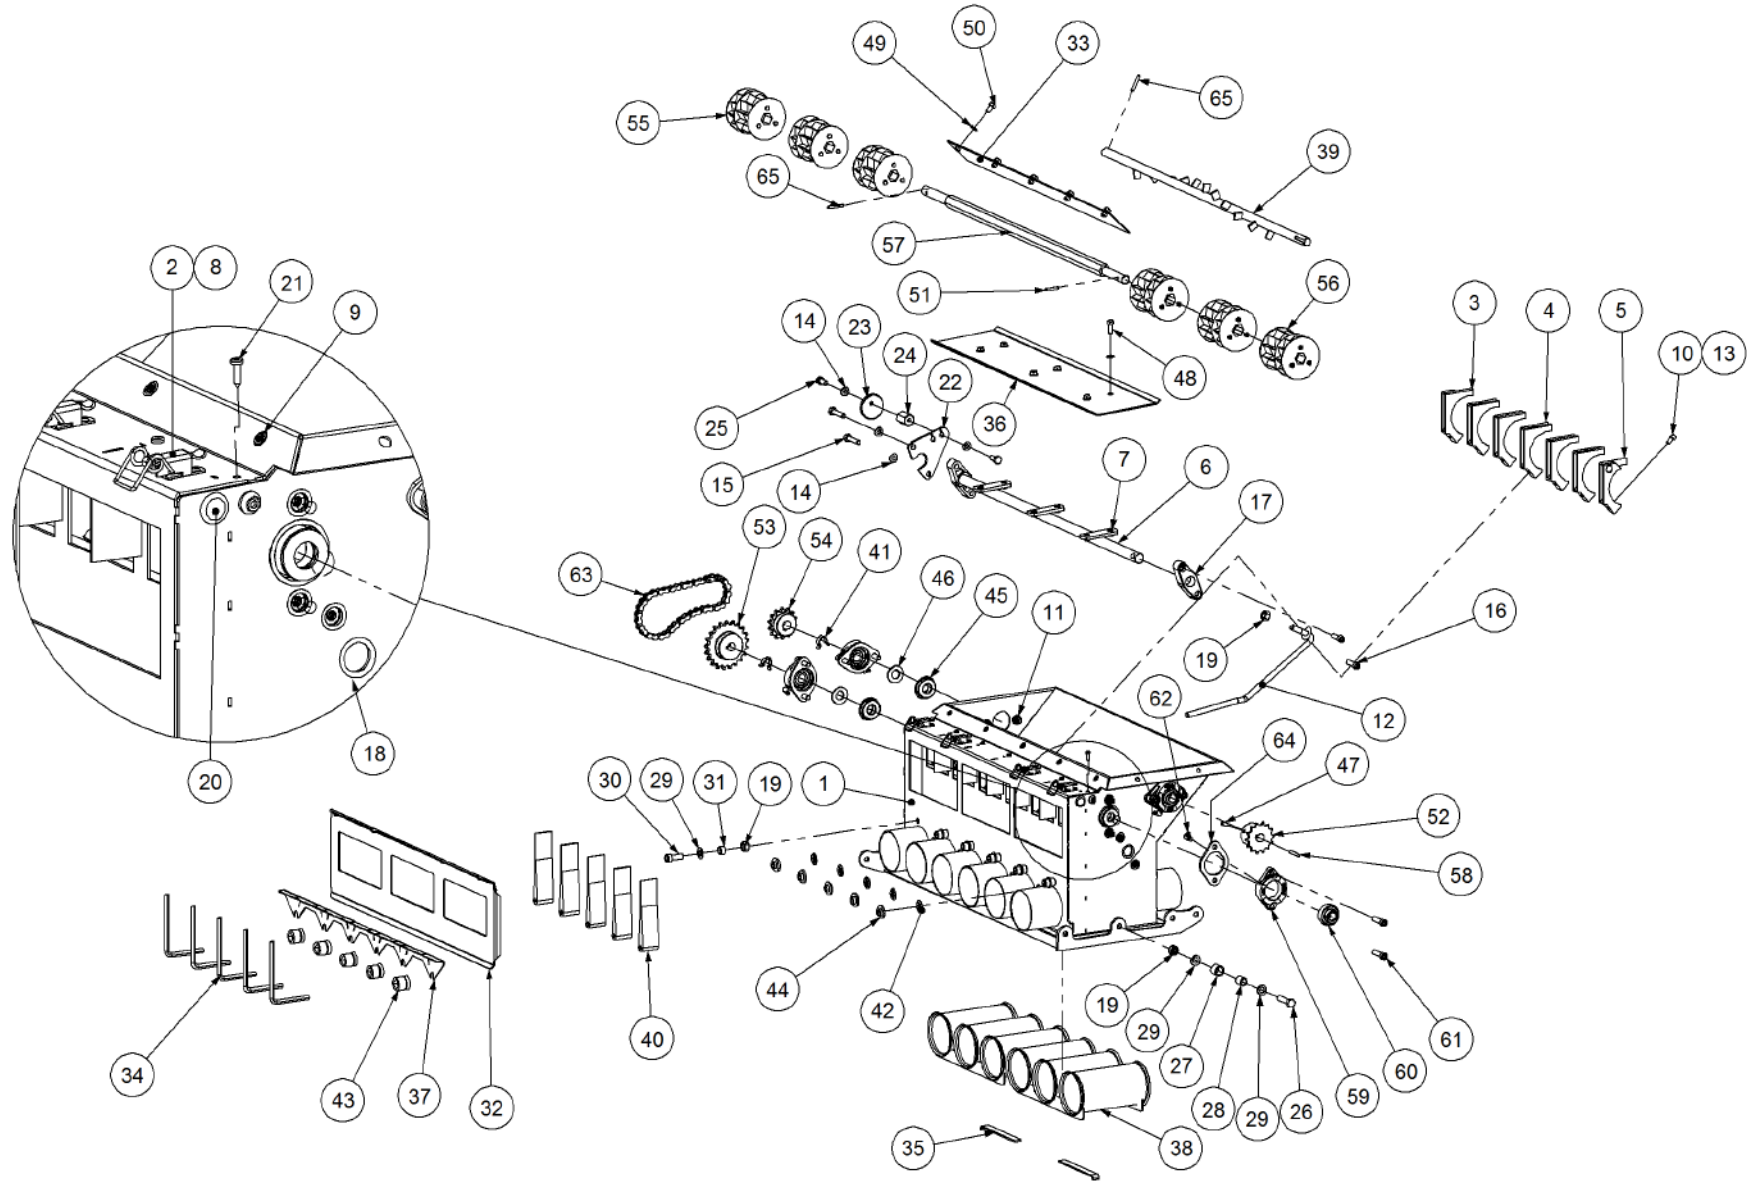

P/N 208600001 Metering Unit Assy - 6 Way (less Bottom Door)

P/N 208600001 Metering Unit Assy - 6 Way (less Bottom Door)

Key	Part Number	Description	Qty	Key	Part Number	Description	Qty
1	208600002	Metering Unit Body - 6 Way	1	38	208600063	Flow Thru Tube	2
2	193020504	Over Centre Clamp	4	39	208600081	Agitator Shaft - 6 Way	1
3	208400128	Spool Divider - LH	1	40	193008851	Vane - Metering Unit	5
4	208400126	Spool Divider	5	41	193003765	Retainer Clip - Sprocket	2
5	208400127	Spool Divider - RH	1	42	193001761	Retainer Clip	5
6	208600054	Cleanout Door Shaft Assy - 6 Way	1	43	208400125	Seal Assy	5
7	030170061	Nut 1/4" UNC Huck	6	44	137308858	Bush 8mm	5
8	094303000	Pop Rivet 1/8" S/Steel	8	45	197161687	Seal 5/8" ID	4
9	030170061	Nut 1/4" UNC Huck	12	46	035316320	Flat Washer 5/8" ID S/Steel	4
10	010106012	Cap Screw 1/4" UNC x 1/2"	9	47	013110613	Grub Screw 1/4" UNC x 1/2"	1
11	030170081	Nut 5/16" UNC Huck	12	48	000060195	Bolt Hex Hd 1/4" UNC x 3/4"	6
12	208400051	Cleanout Door Handle	1	49	035106151	Flat Washer 1/4" ID	13
13	030130061	Nut 1/4" UNC Nyloc	2	50	000060135	Bolt Hex Hd 1/4" UNC x 1/2"	5
14	035108161	Flat Washer 5/16" ID	4	51	090105025	Roll Pin 3/16" x 1"	1
15	000080385	Bolt Hex Hd 5/16" UNC x 1-1/2"	2	52	290000032	Sprocket (Plastic) 1/2" BS x 14T - 5/8" ID	1
16	010208025	Cap Screw 5/16" BSW x 1"	2	53	126132106	Sprocket (Plastic) 1/2" BS x 21T - 5/8" ID	1
17	137308846	Bush	2	54	126131405	Sprocket (Plastic) 1/2" BS x 14T - 5/8" ID	1
18	197192535	O'Ring 3/4" ID x 1" OD x 0.139"	2	55	208400093	Spool Assembly - RH	3
19	030130101	Nut 3/8" UNC Nyloc	9	56	208400092	Spool Assembly - LH	3
20	197000127	Blank Off Plug	2	57	208600065	Spool Shaft - 6 Way	1
21	009408000	Screw 8g x 5/8"	7	58	182047430	Key 4.75 x 4.75 x 30 Lg	1
22	208400062	Chain Tensioner Bracket	1	59	136520300	Bearing Housing	4
23	208400061	Chain Tensioner Block	1	60	135320210	Bearing - 5/8" ID	4
24	208400064	Chain Tensioner Spacer	1	61	010208032	Cap Screw 5/16" BSW x 1-1/4"	8
25	000080195	Bolt Hex Hd 5/16" UNC x 3/4"	2	62	111206675	Grease Nipple 1/4" UNF - 67.5°	4
26	000100385	Bolt Hex Hd 3/8" UNC x 1-1/2"	2	63	125140211	Chain Assy 1/2" AS (35 L + CL)	1
27	208400077	Latch Bearing	2	64	197001626	Gasket (Small) - Bearing	4
28	208400089	Latch Bearing Spacer	2	65	090105032	Roll Pin 3/16" x 1-1/4"	2
29	035110191	Flat Washer 3/8" ID	10				
30	010110025	Cap Screw 3/8" UNC x 1"	6				
31	208400076	Indent Plate Spacer - 4 Way	6				
32	208600110	Inspection Window & Seal	1				
33	208600120	Spool Cover Plate	1				
34	208400101	Vane Handle	5				
35	208400073	Clip - Flow Through Tube	2				
36	208600047	Cleanout Door - 6 Way	1				
37	208600064	Indent Plate - Vane Lever - 6 Way	1