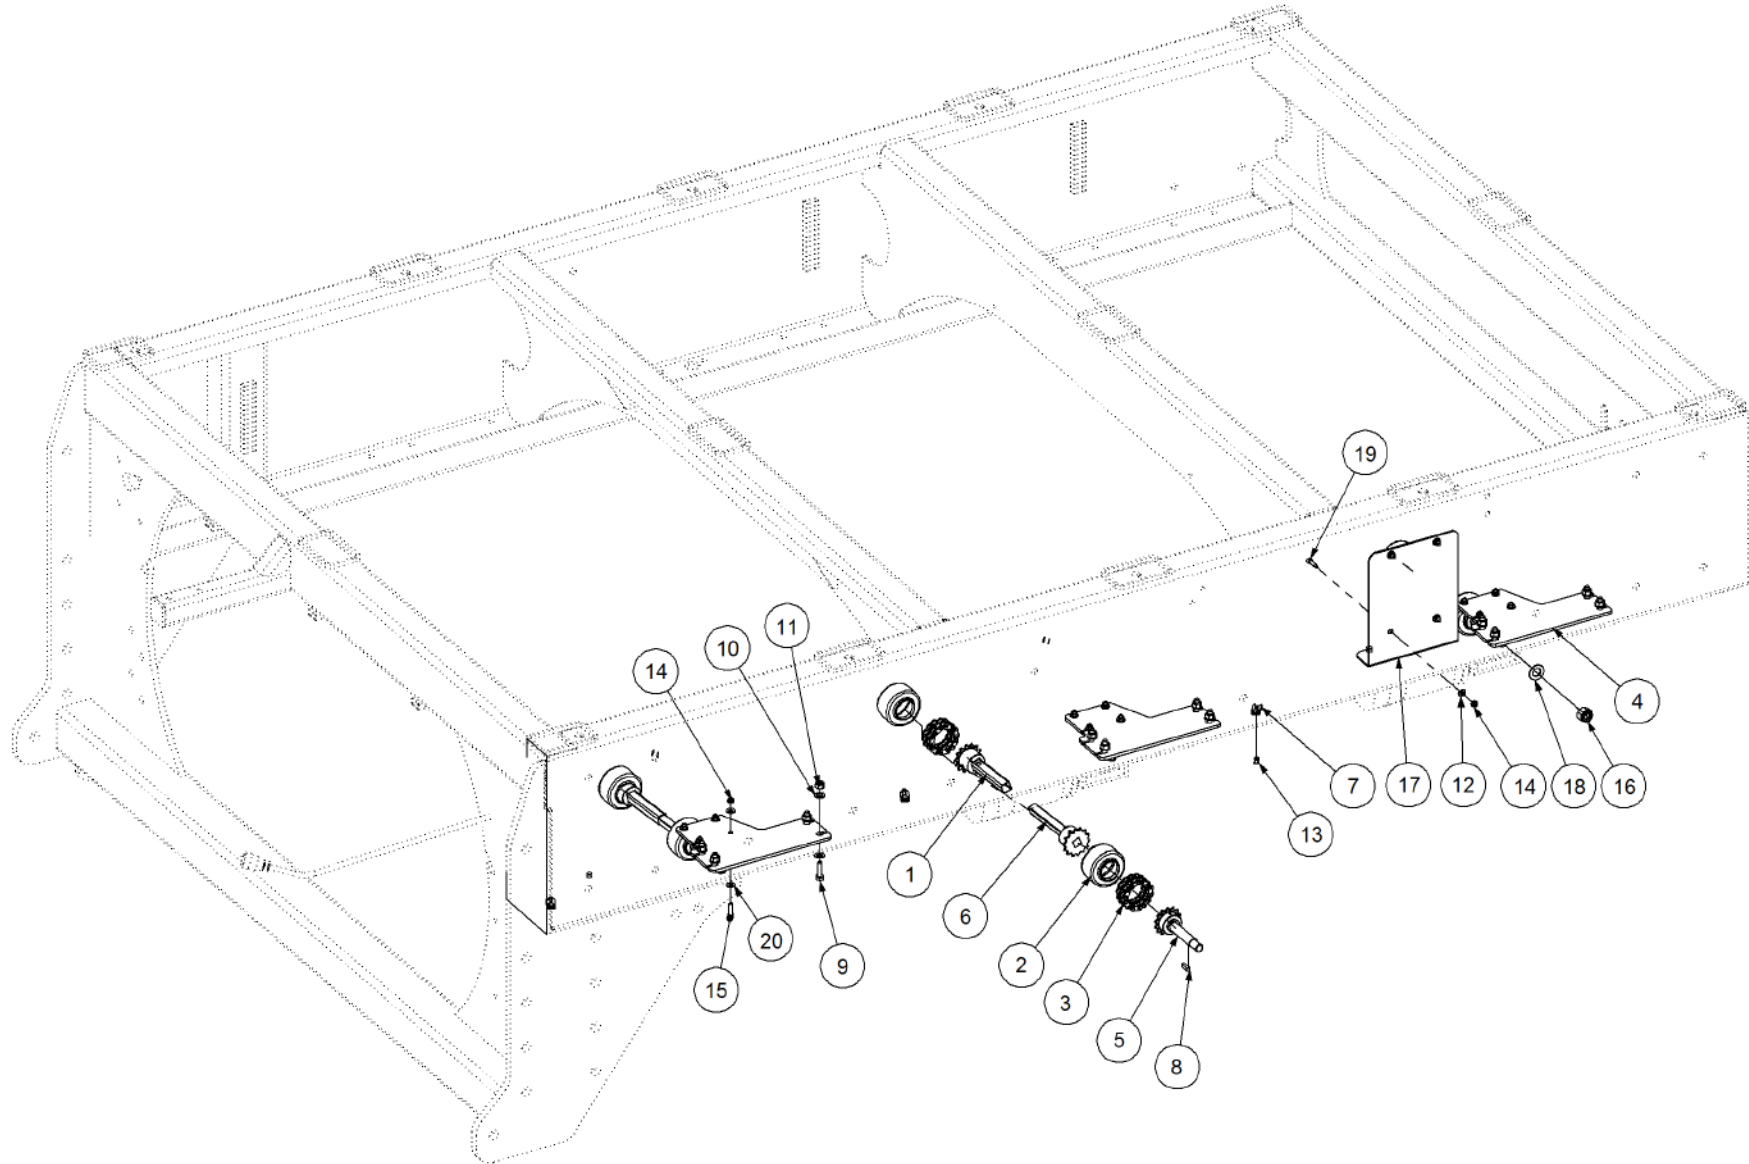

P/N 290603001 Drive Kit - Electric Drive

Key	Part Number	Description	Qty
1	290000009	Drive Tube w/- Sprocket - 150 Lg	3
2	131000004	Chain Boot	6
3	125412120	Chain 1/2" BS Duplex 13L	6
4	290000070	Mount Plate	3
5	290000005	Input Shaft	3
6	290000007	Drive Shaft w/- Sprocket - 170 Lg	3
7	115001512	Cable Clamp	3
8	184006006	Key 6 x 6 x 25 Lg	3
9	000100325	Bolt Hex Hd 3/8" UNC x 1-1/4"	14
10	035110191	Flat Washer 3/8" ID	28
11	030130101	Nut 3/8" UNC Nyloc	14
12	035106151	Flat Washer 1/4" ID	4
13	094105000	Pop Rivet 3/16" Steel	3
14	030130061	Nut 1/4" UNC Nyloc	16
15	010106025	Cap Screw 1/4" UNC x 1"	12
16	030130161	Nut 5/8" UNC Nyloc	3
17	214602044	Chassis Mount - KEE Control Unit	1
18	035116351	Flat Washer 5/8" ID	3
19	010106019	Cap Screw 1/4" UNC x 3/4"	4
20	035106161	Flat Washer 1/4" ID	24

Key	Part Number	Description	Qty