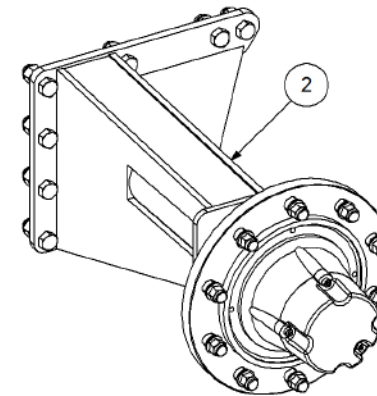

P/N 248121000

Axle Hub & Stub Kit - 15T (10 stud) x 3.2m

Key	Part Number	Description	Qty
1	240120000	Axle Hub & Stub - Drive - 15T (10 stud) x 3.2m	1
2	241120001	Axle Hub & Stub - Lazy - 15T (10 stud) x 3.2m	1
3	000190638	Bolt Hex Hd 3/4" UNC x 2-1/2"	20
4	030130191	Nut 3/4" UNC Nyloc	20

Key	Part Number	Description	Qty