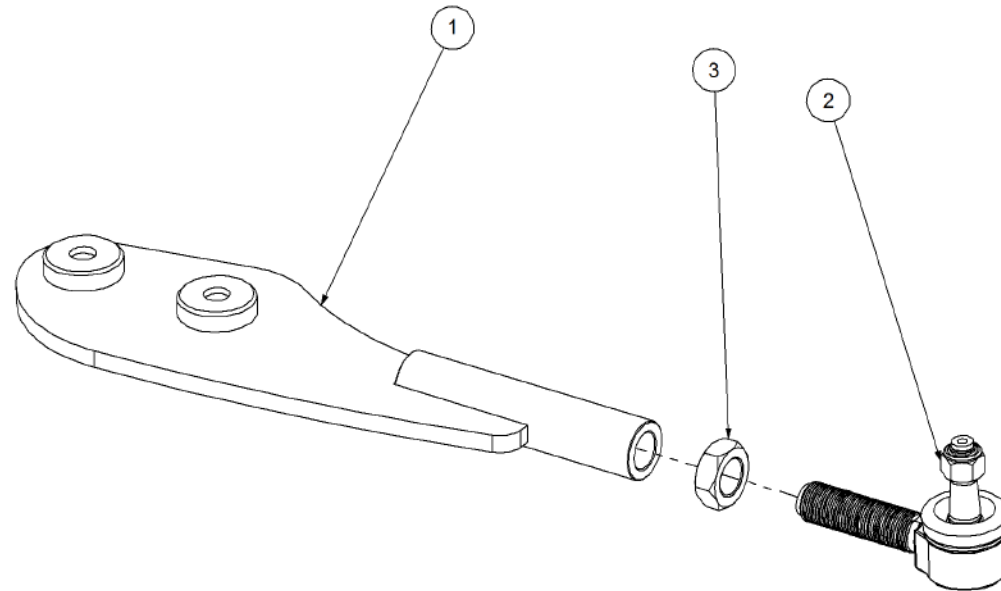

P/N 230606016 Link Assy - RH

Key	Part Number	Description	Qty
1	230606017	Link - RH	1
2	145003859	Tie Rod End - RH	1
3	145003861	Nut Lock 1" x 16 TPI - RH	1

Key	Part Number	Description	Qty