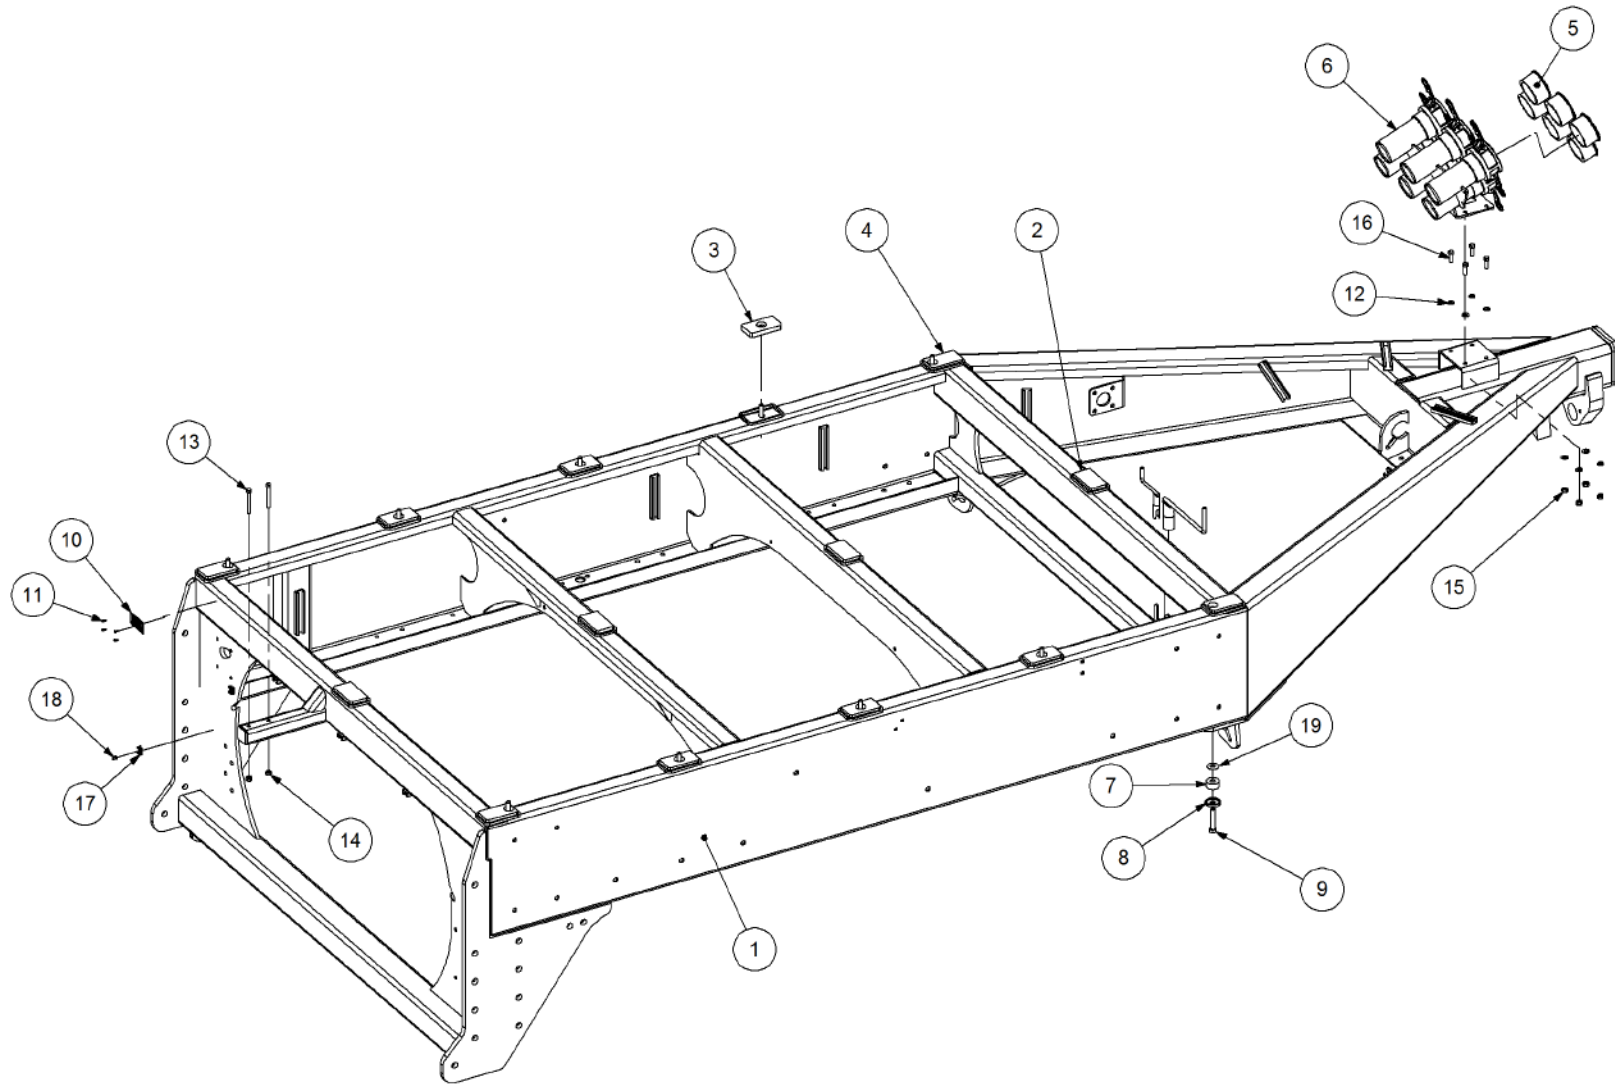

P/N 214603040

Chassis Kit - TQS 3 Bin

Key	Part Number	Description	Qty
1	214603000	Chassis - TQS 3 Bin	1
2	197116213	Bin Pad	4
3	219001001	Bin Pad - Centre Hole	6
4	219001002	Bin Pad - End Hole	4
5	108000075	Plug - 3" Female	6
6	214602026	Breakaway & Coupling Assy	1
7	197401320	Bin Rubber - 13 ID x 40 OD x 20	10
8	219000001	Cupped Washer	10
9	000130705	Bolt Hex Hd 1/2" UNC x 2-3/4"	10
10	196008038	Serial Number Plate	1
11	059610000	Drive Screw 6g x 3/8"	4
12	085110000	Flat Washer 10 ID	8
13	000100755	Bolt Hex Hd 3/8" UNC x 3"	2
14	030130101	Nut 3/8" UNC Nyloc	2
15	080121000	Nut M10 Nyloc	4
16	050100308	Bolt Hex Hd M10 x 30	4
17	115001512	Cable Clamp	4
18	094105000	Pop Rivet 3/16" Steel	4
19	035101238	Flat Washer 1/2" ID	10

Key	Part Number	Description	Qty