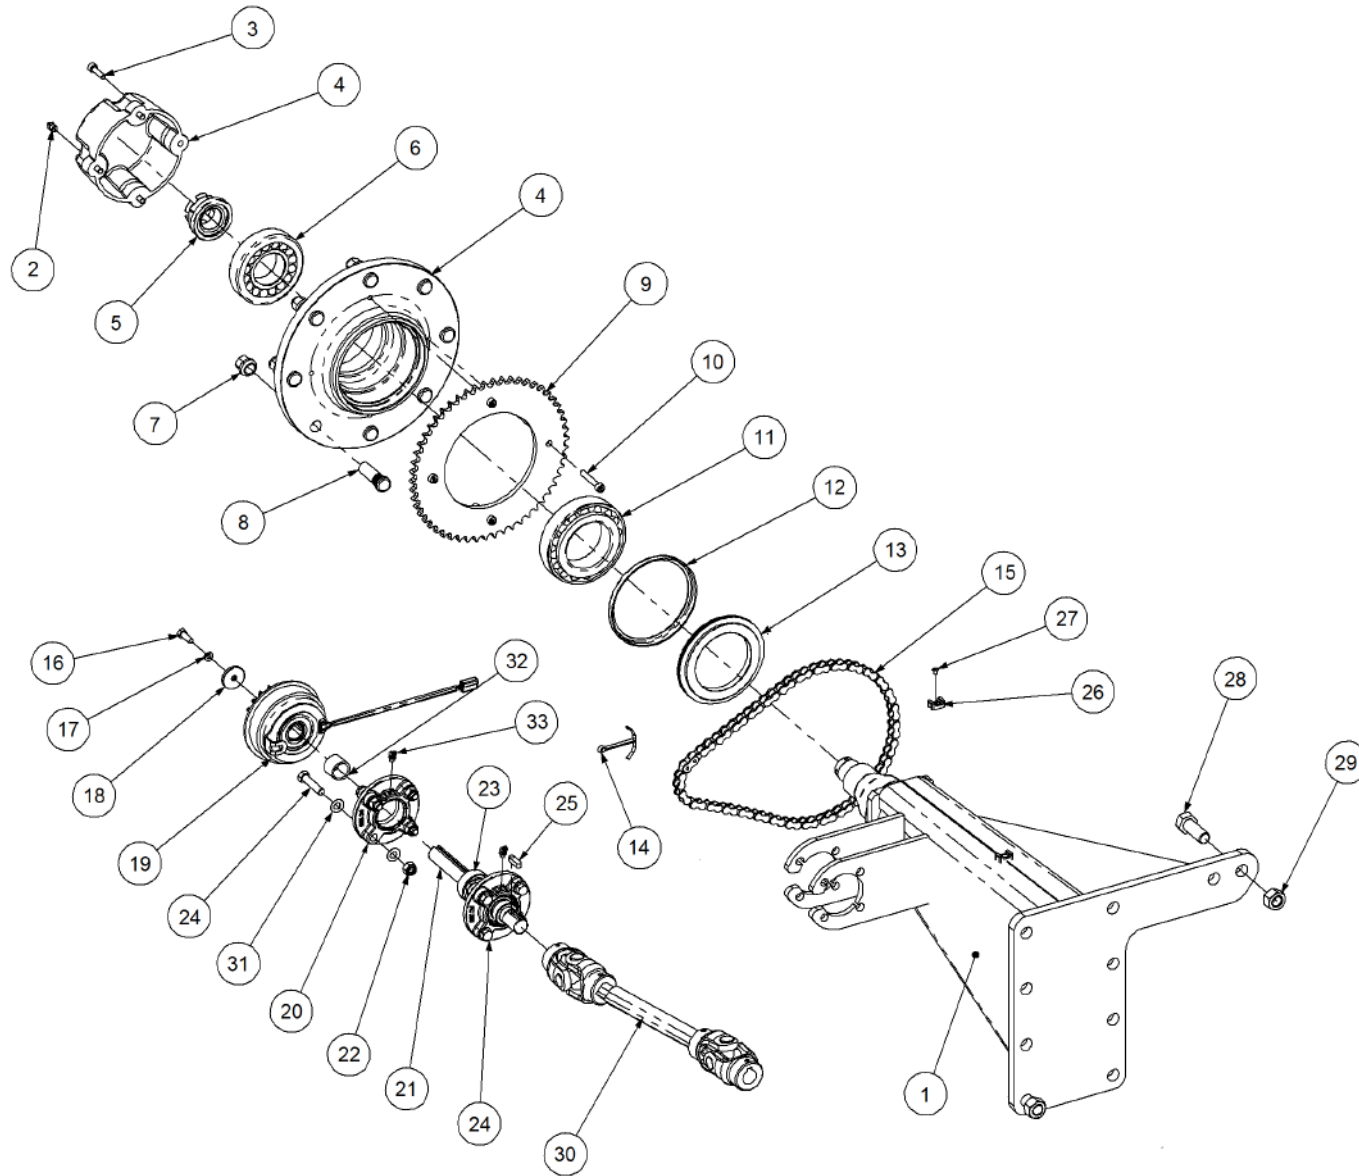

Key	Part Number	Description	Qty
------------	--------------------	--------------------	------------

P/N 230123010 Stub Axle Assy - 12000 RH

Key	Part Number	Description	Qty
1	230123011	Stub Axle - 12000 RH	1
2	137131025	Bush Teflon 50 ID x 40 Lg	2
3	111103000	Grease Nipple 1/8" BSP	1
4	092206080	Split Pin 6.3 Dia x 80	1
5	050080308	Bolt Hex Hd M8 x 30	4
6	249092002	Axle Nut 1-1/2"	1
7	139092009	Wear Ring	1
8	139092008	Seal 100 ID	1
9	056180600	Wheel Stud M18	9
10	139092007	Grease Cap	1
11	135032216	Bearing Tapered Roller 80 ID	1
12	139092006	Hub - 8 stud	1
13	135030311	Bearing Tapered Roller 55 ID	1
14	080161801	Wheel Nut M18	8

Key	Part Number	Description	Qty
------------	--------------------	--------------------	------------

P/N 242124000

Axle Hub & Stub - Drive - 6.5T (8 stud) x 3.0m

Key	Part Number	Description	Qty
1	242124001	Axle WA - Drive - 6.5T (8 stud)	1
2	111103000	Grease Nipple 1/8" BSP	1
3	060108030	Cap Screw M8 x 30	4
4	249092006	Hub & Cap - 6.5T (8 stud) - Painted	1
5	249092002	Axle Nut 1-1/2"	1
6	135030311	Bearing Tapered Roller 55 ID	1
7	080161801	Wheel Nut M18	8
8	056180600	Wheel Stud M18	8
9	249150543	Sprocket Plate 5/8" BS x 54T	1
10	060108050	Cap Screw M8 x 50	4
11	135032216	Bearing Tapered Roller 80 ID	1
12	139092009	Wear Ring	1
13	139092008	Seal 100 ID	1
14	092206080	Split Pin 6.3 Dia x 80	1
15	249063000	Chain 5/8" Simplex O'ring	1
16	000080255	Bolt Hex Hd 5/16" UNC x 1"	1
17	036108000	Spring Washer 5/16" ID	1
18	290000002	Retainer Washer	1
19	115005314	Electric Clutch w/- 18T Sprocket	1
20	136220500	Bearing Housing - 4 Bolt	2
21	290000003	Clutch Shaft	1
22	030130111	Nut 7/16" UNC Nyloc	8
23	135520525	Bearing - 1" ID	2
24	000110505	Bolt Hex Hd 7/16" x 2" UNC	8
25	182070830	Key 7 x 8 x 30 Lg	1
26	115001512	Cable Clamp	2
27	094105000	Pop Rivet 3/16" Steel	2
28	000190505	Bolt Hex Hd 3/4" UNC x 2"	2
29	030110191	Nut 3/4" UNC	2
30	131210490	Drive Shaft & Universal	1
31	035111220	Flat Washer 7/16" ID	16
32	240000000	Bush	1