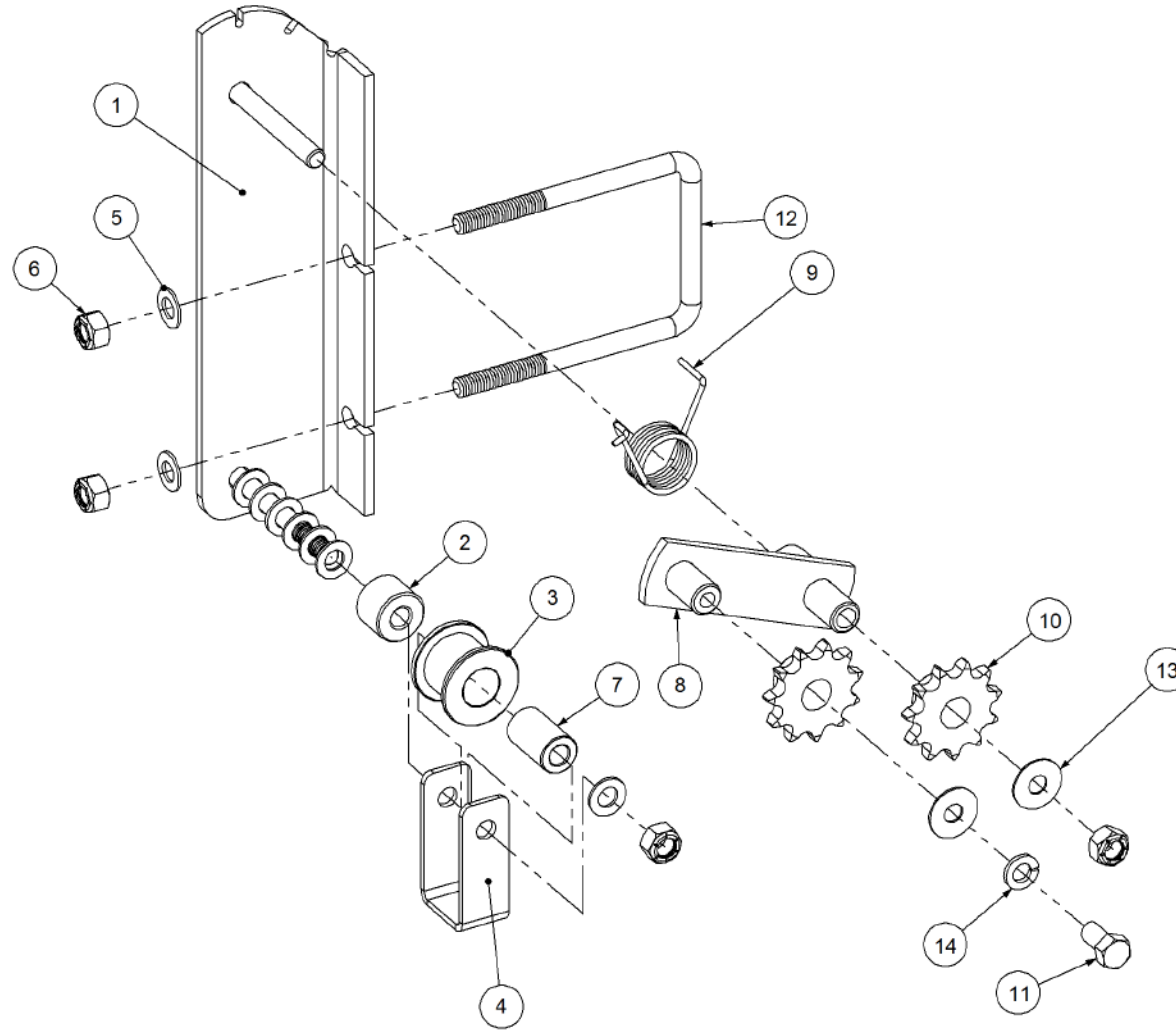

Key	Part Number	Description	Qty
-----	-------------	-------------	-----

P/N 290000021 Tensioner Assembly - SSB

P/N 290000021

Tensioner Assembly - SSB

Key	Part Number	Description	Qty
1	290000022	Tensioner Bracket	1
2	290302077	Spacer	1
3	290000024	Chain Idler	1
4	290000023	Chain Guide	1
5	035110191	Flat Washer 3/8" ID	9
6	030130101	Nut 3/8" UNC Nyloc	4
7	290000025	Spacer	1
8	290000026	Tensioner Arm	1
9	124325081	Spring - Torsion 1" ID - LH	1
10	126131100	Sprocket (Steel) 1/2" BS x 11T - 16 ID	2
11	000100205	Bolt Hex Hd 3/8" UNC x 3/4"	1
12	020075075	U Bolt 3/8" X 3" X 3" UNC Zp	1
13	035110251	Flat Washer 3/8" ID	2
14	036110000	Spring Washer 3/8" ID	1