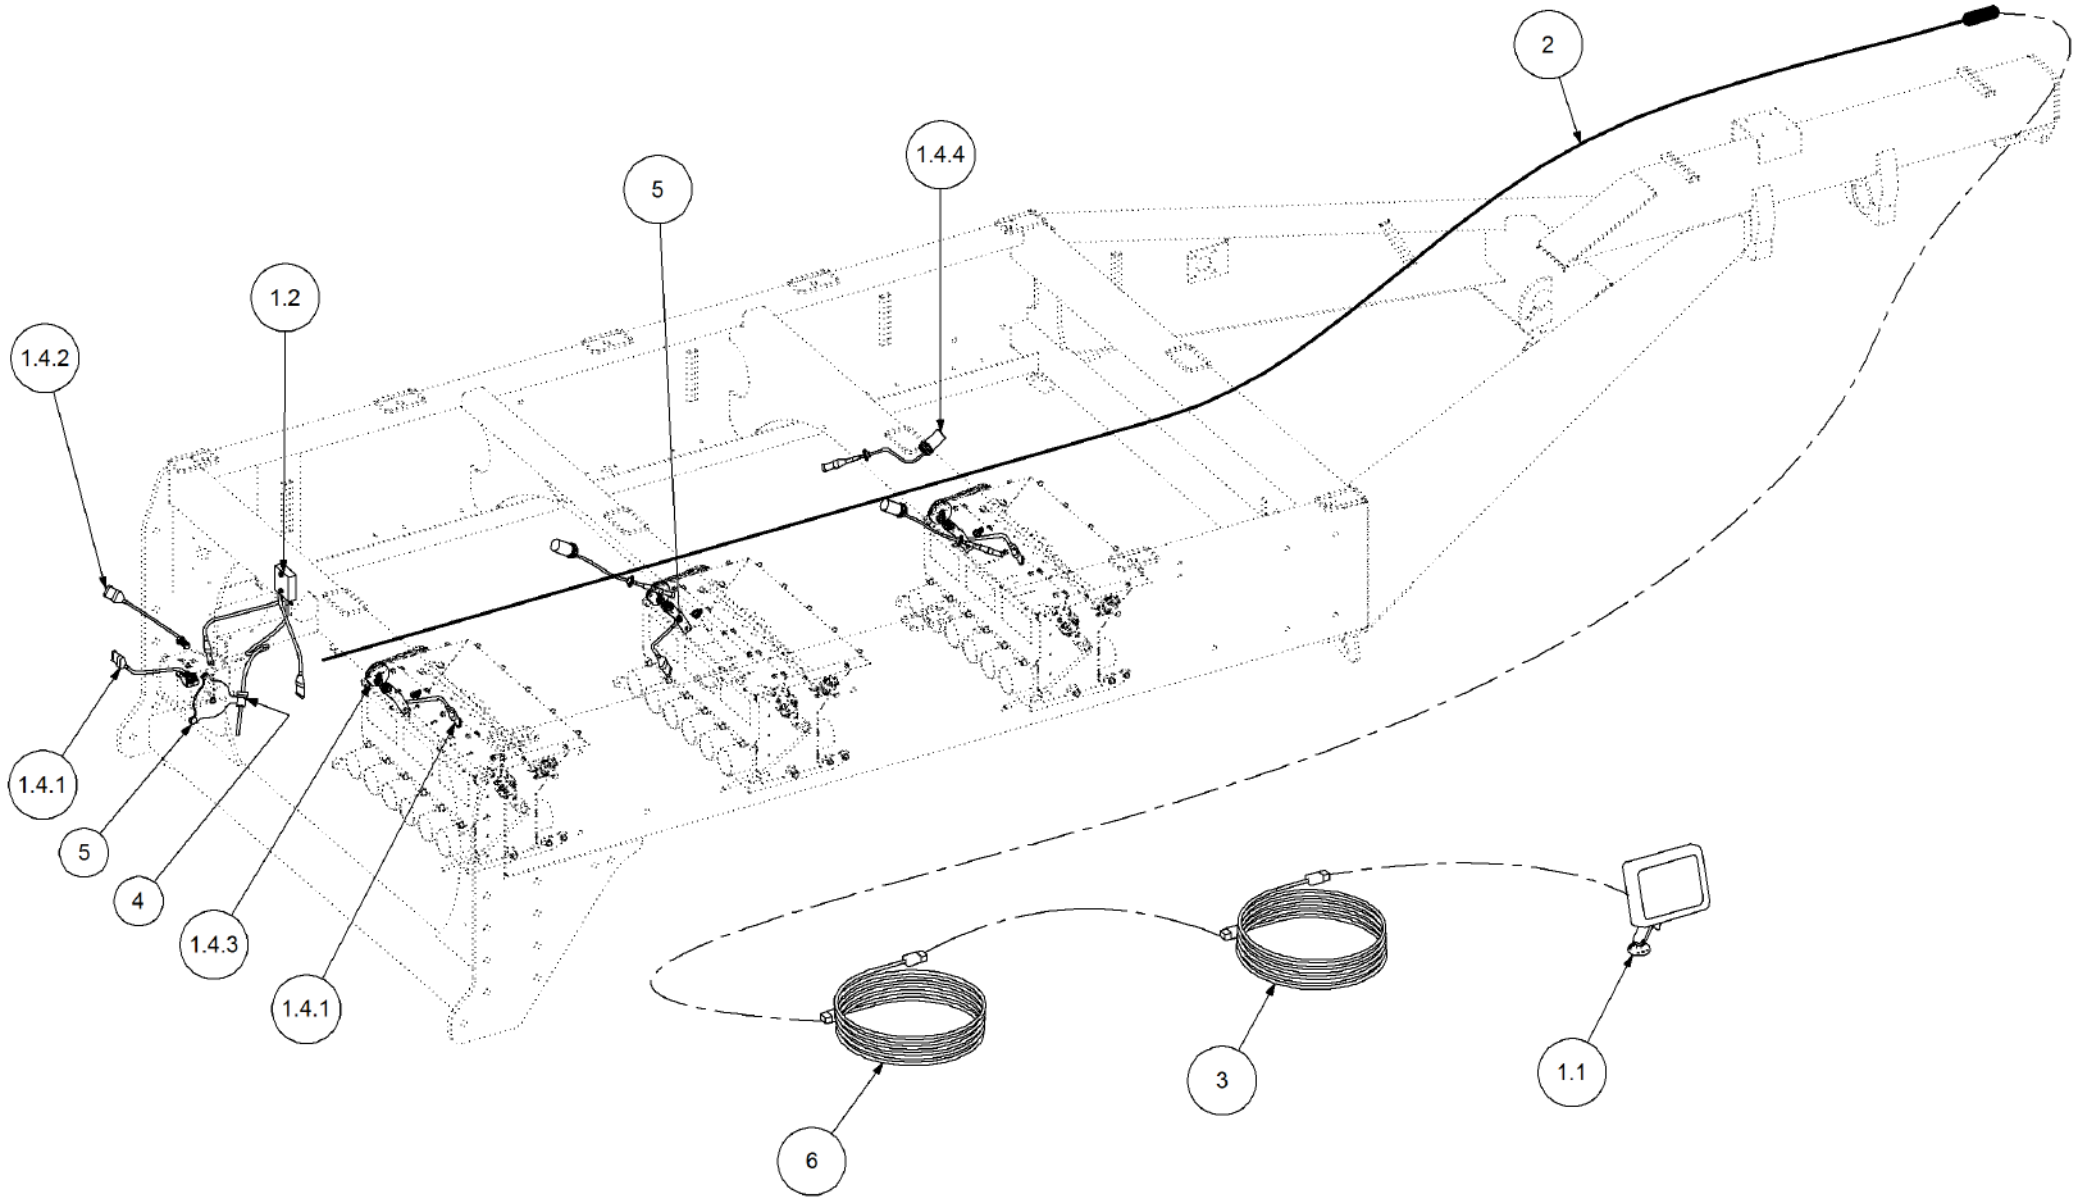

P/N 156590005 Stauff Clamp Kit

Key	Part Number	Description	Qty
1	156142160	Clamp Pipe Single 16 Dia	7
2	156162000	Clamp Top Plate	7
3	156143254	Clamp Pipe Single 25.4 Dia	7
4	156163000	Clamp Top Plate	7
5	156144280	Clamp Pipe Single 28 Dia	7
6	156164000	Clamp Top Plate	7
7	050060408	Bolt Hex Hd M6 x 40	28
8	050060458	Bolt Hex Hd M6 x 45	14
9	156180006	Stauff Rail Nut M6	42

Key	Part Number	Description	Qty